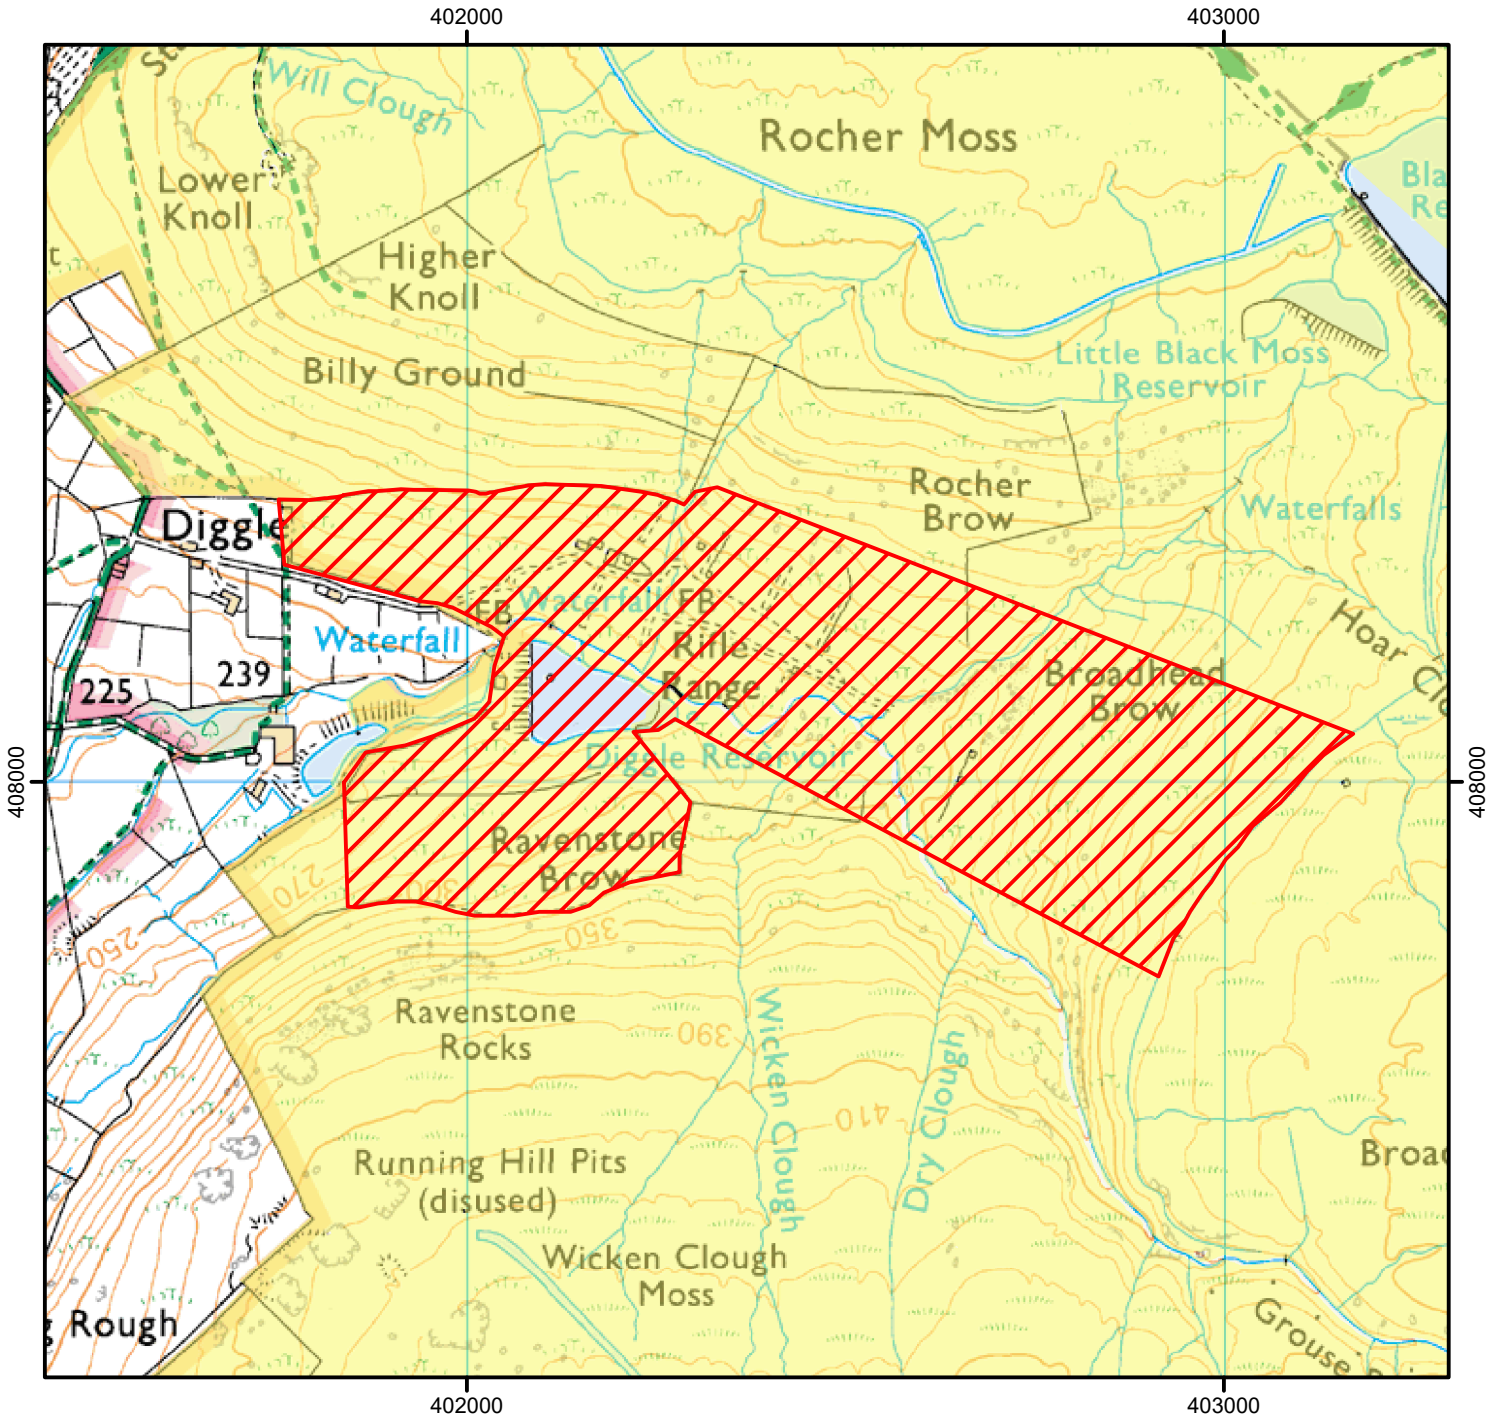

OPEN ACCESS EXCLUSION

The access land shown hatched in red on the map below is closed for land management and public safety purposes.

Case Number: 2014037141

-  Open Access Land Restriction
-  Open Access Land

For more information call the Open Access Contact Centre on 0300 060 2091 or visit our website at www.gov.uk/right-of-way-open-access-land/use-your-right-to-roam

© Crown Copyright and database right 2024. All rights reserved. Ordnance Survey Licence number 100022021