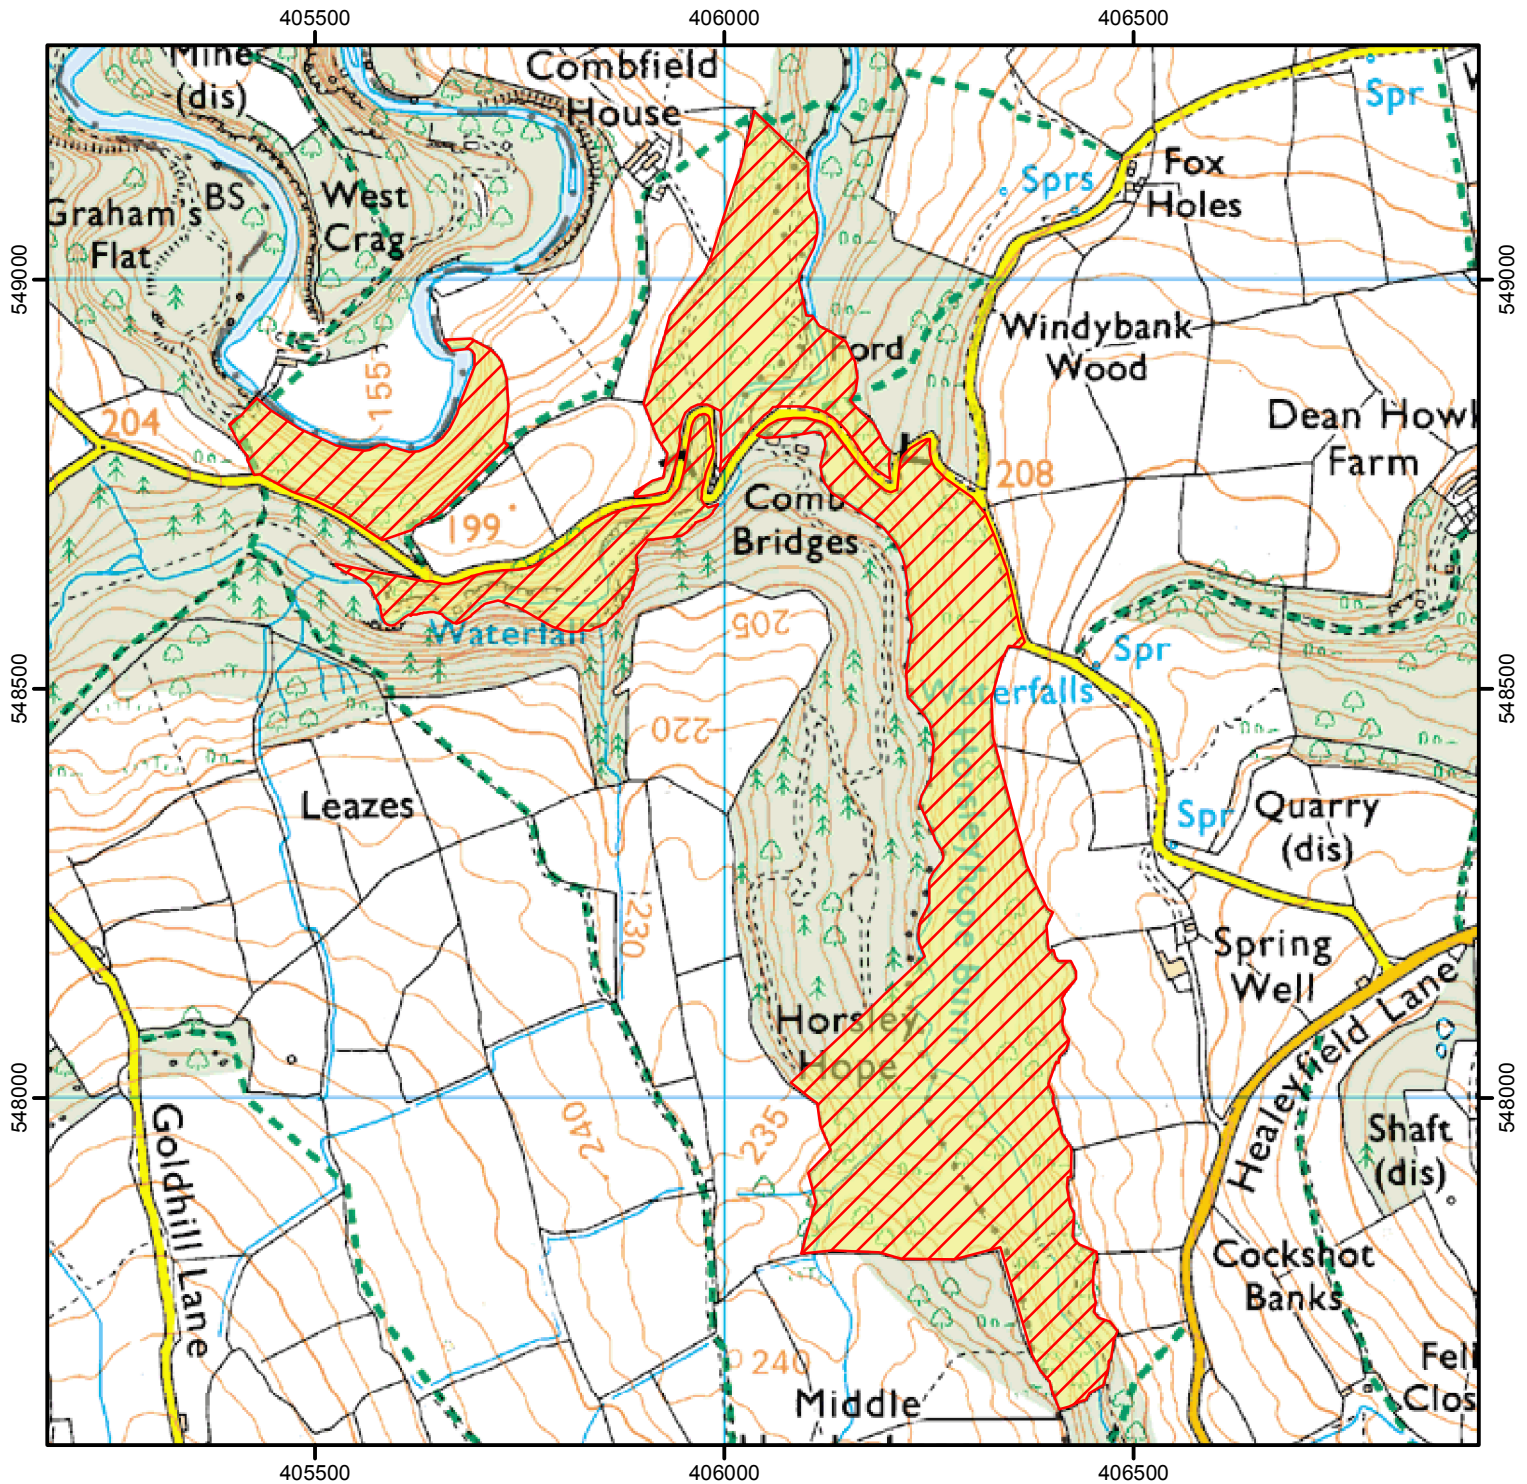

NATURAL ENGLAND

NO OPEN ACCESS

The open access land shown hatched on the map below is temporarily closed for land management purposes. This does not affect Public Rights of Way

Case Number: 2019018802

© Crown Copyright and database right 2020. All rights reserved.
Ordnance Survey Licence number 100022021.

Restricted Open Access Land

Open Access Land

For more information call the Open Access Contact Centre on 0300 060 2091
or visit our website at www.gov.uk/right-of-way-open-access-land/use-your-right-to-roam