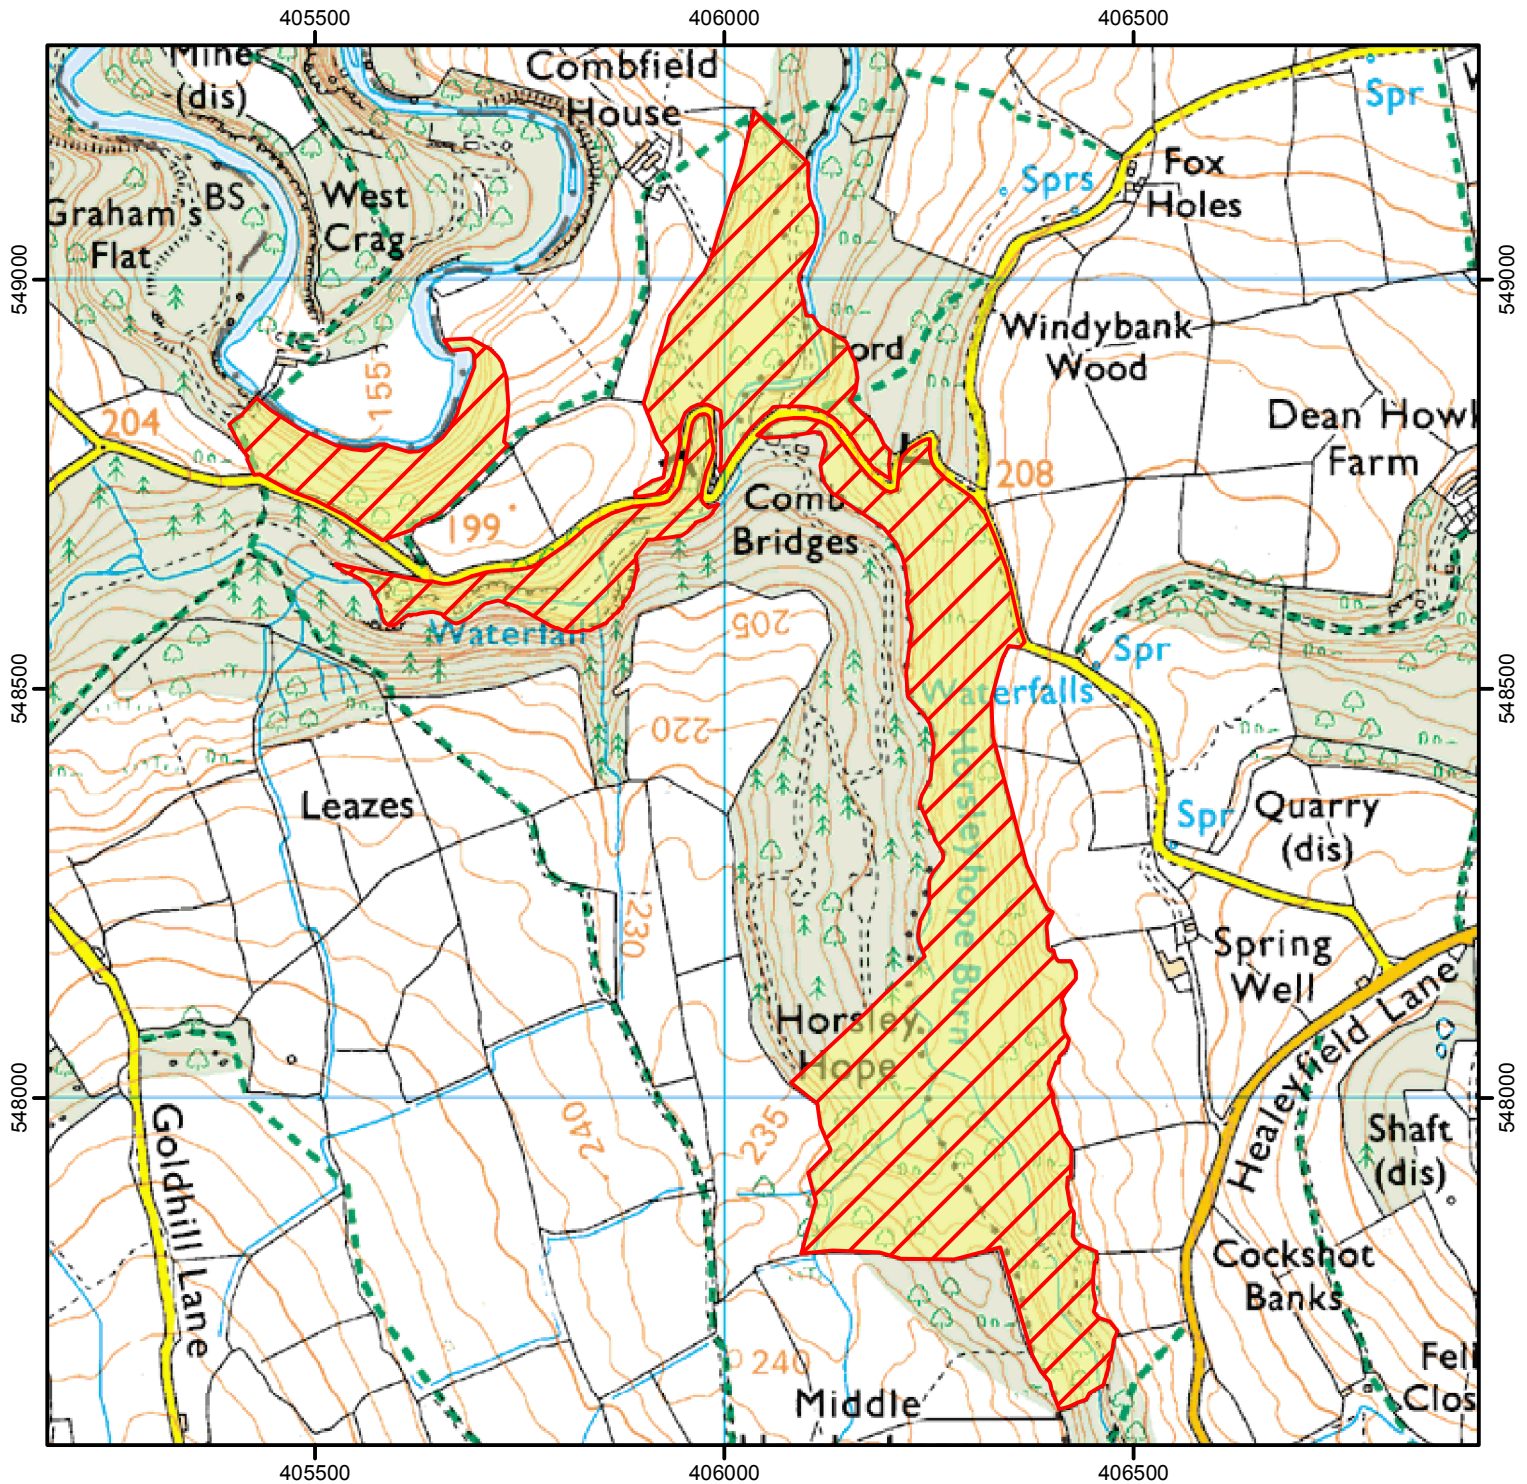

# NO OPEN ACCESS

In the interests of public safety, the open access land shown hatched on the map below is temporarily closed. This does not affect Public Rights of Way.

Case Number: 2015107941

© Crown Copyright and database right 2020. All rights reserved.  
Ordnance Survey Licence number 100022021.

Restricted Open Access Land

Open Access Land

For more information call the Open Access Contact Centre on 0300 060 2091 or visit our website at [www.gov.uk/right-of-way-open-access-land/use-your-right-to-roam](http://www.gov.uk/right-of-way-open-access-land/use-your-right-to-roam)