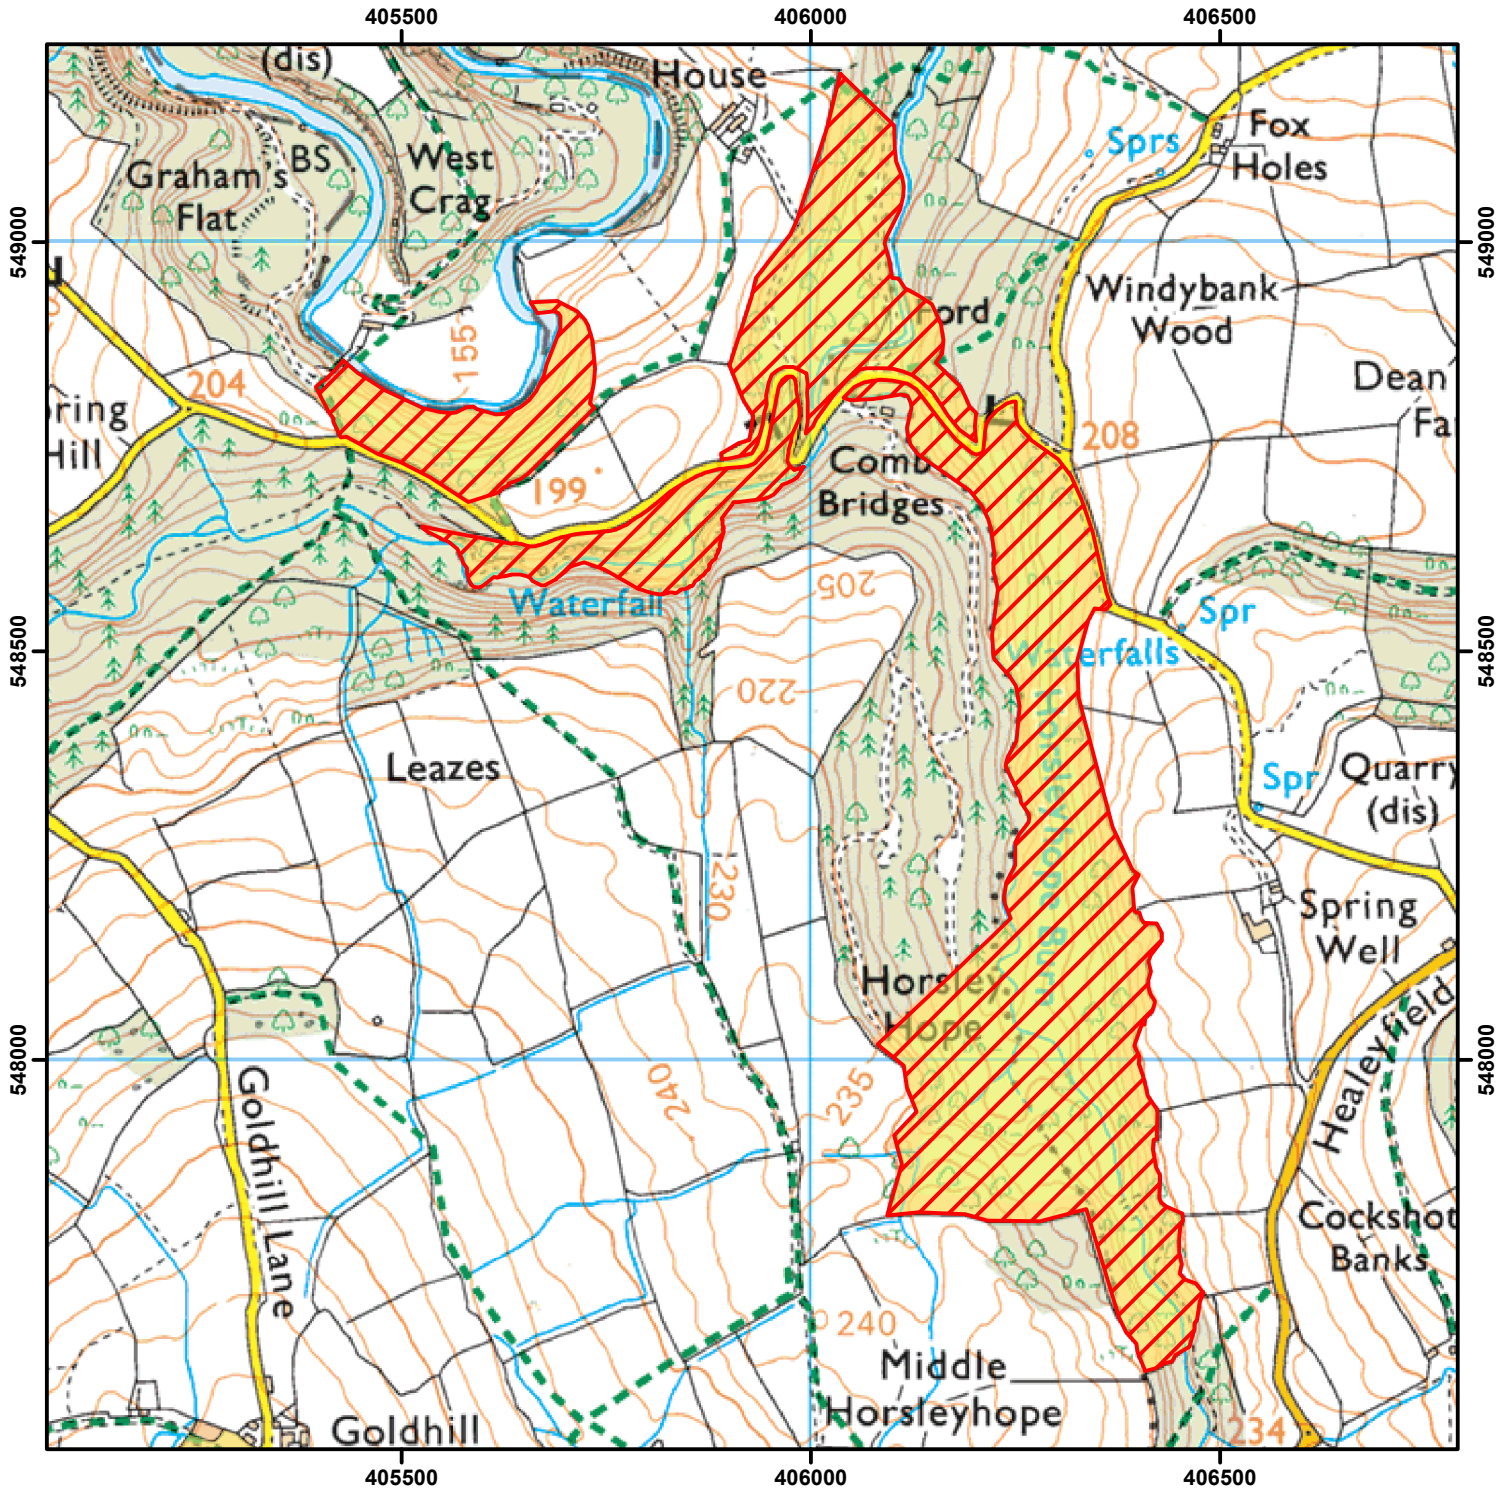

# CROW Open Access: Consultation on restriction

Please see accompanying notice.

Consultation end date: 04 February 2025

Case numbers: 2015107941 & 2019018802

0 200 400  
Metres

© Crown Copyright and database right 2025. All rights reserved. Ordnance Survey Licence number 100022021.

CROW Consultation

CROW Access Land

For more information call the Open Access Contact Centre on 0300 060 2091 or visit our website at [www.gov.uk/right-of-way-open-access-land/use-your-right-to-roam](http://www.gov.uk/right-of-way-open-access-land/use-your-right-to-roam)