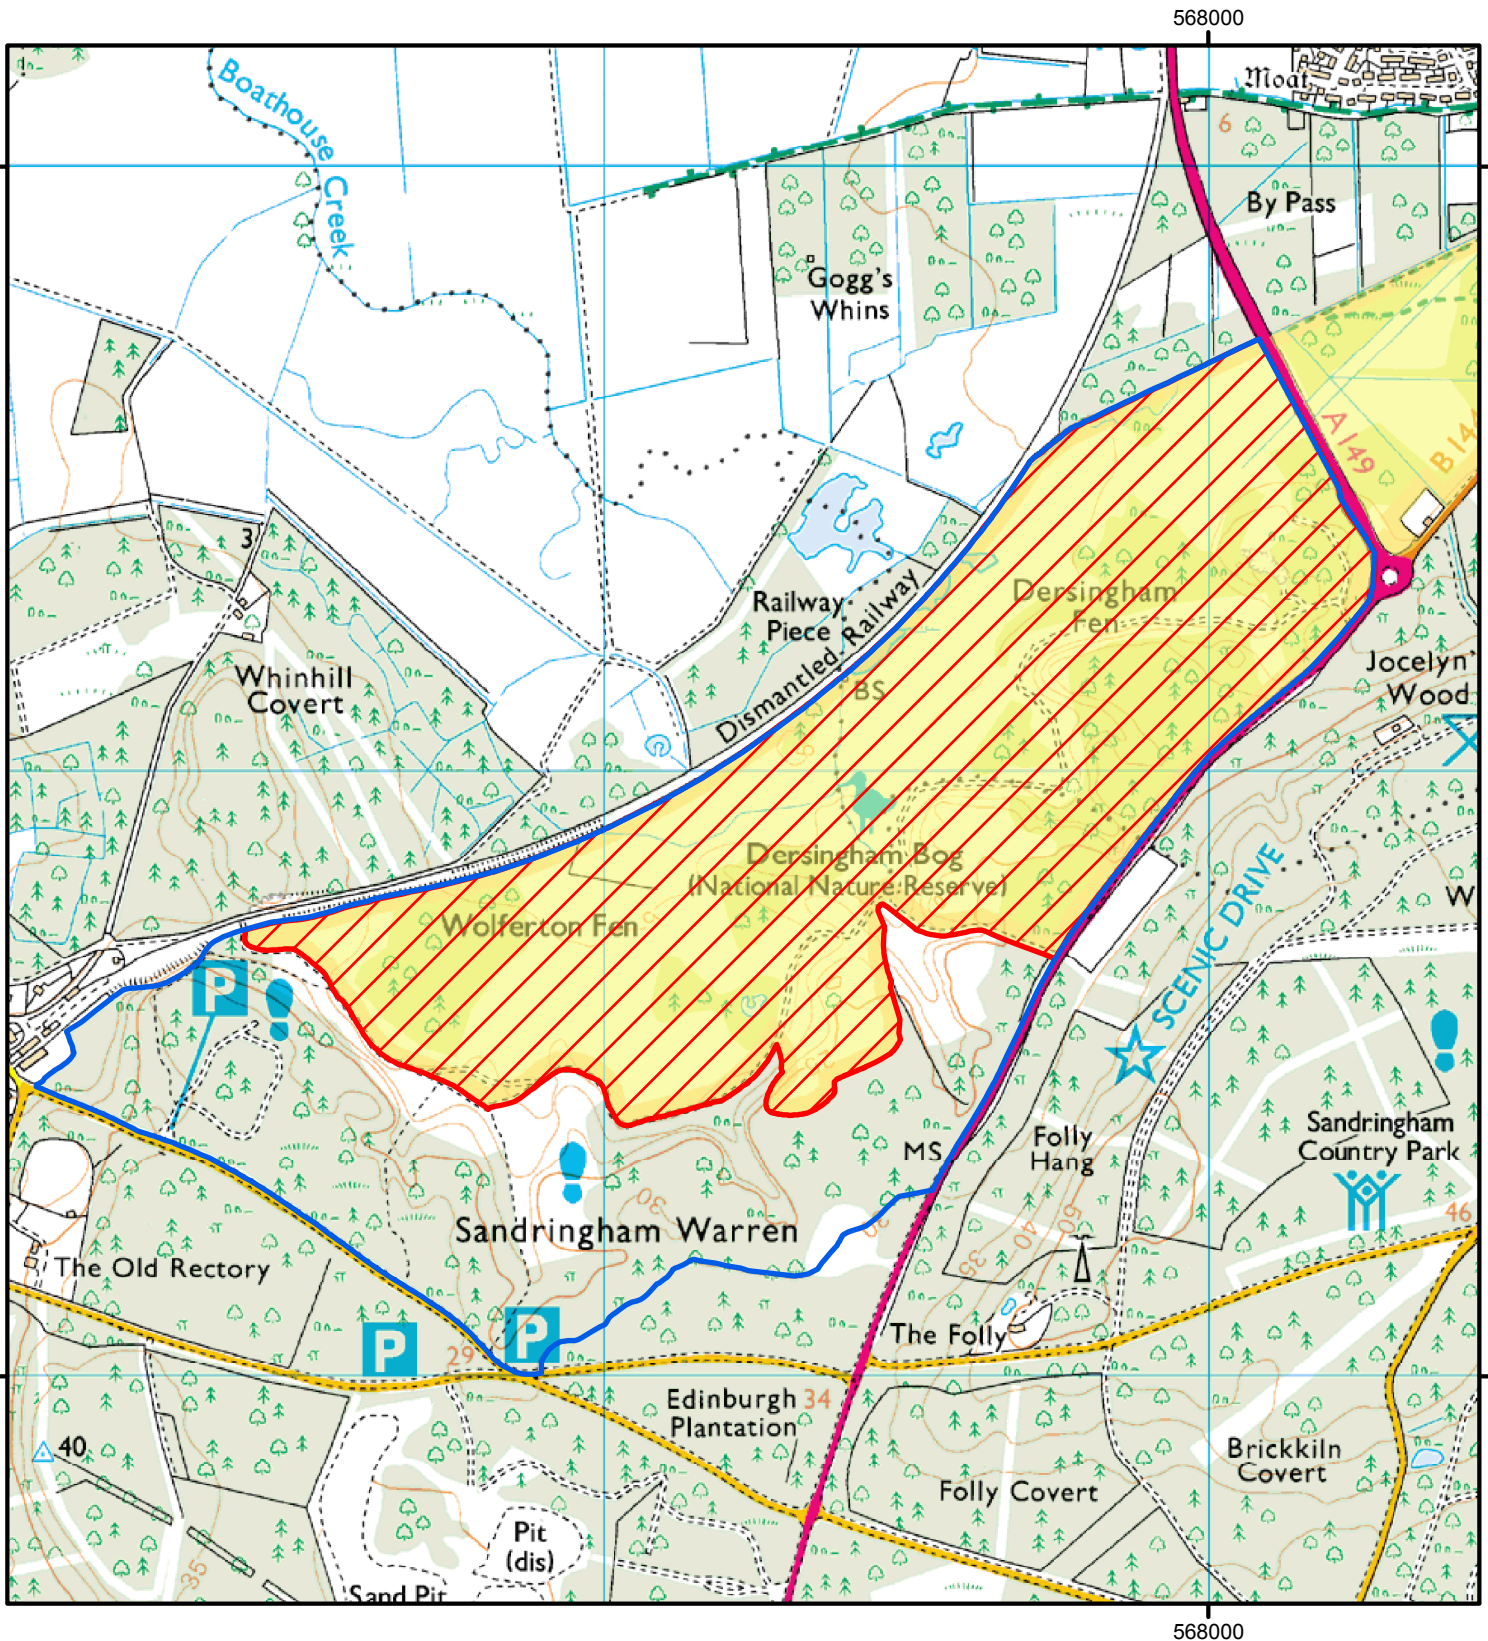

CROW Open Access: Consultation on proposed restriction (please see accompanying consultation summary)

Case Number: 2006120055

Consultation end date: 08/05/2017

© Crown Copyright and database right 2017.
Ordnance Survey 100022021

-  CROW Consultation
-  CROW Access Land
-  Dersingham Bog NNR (south)