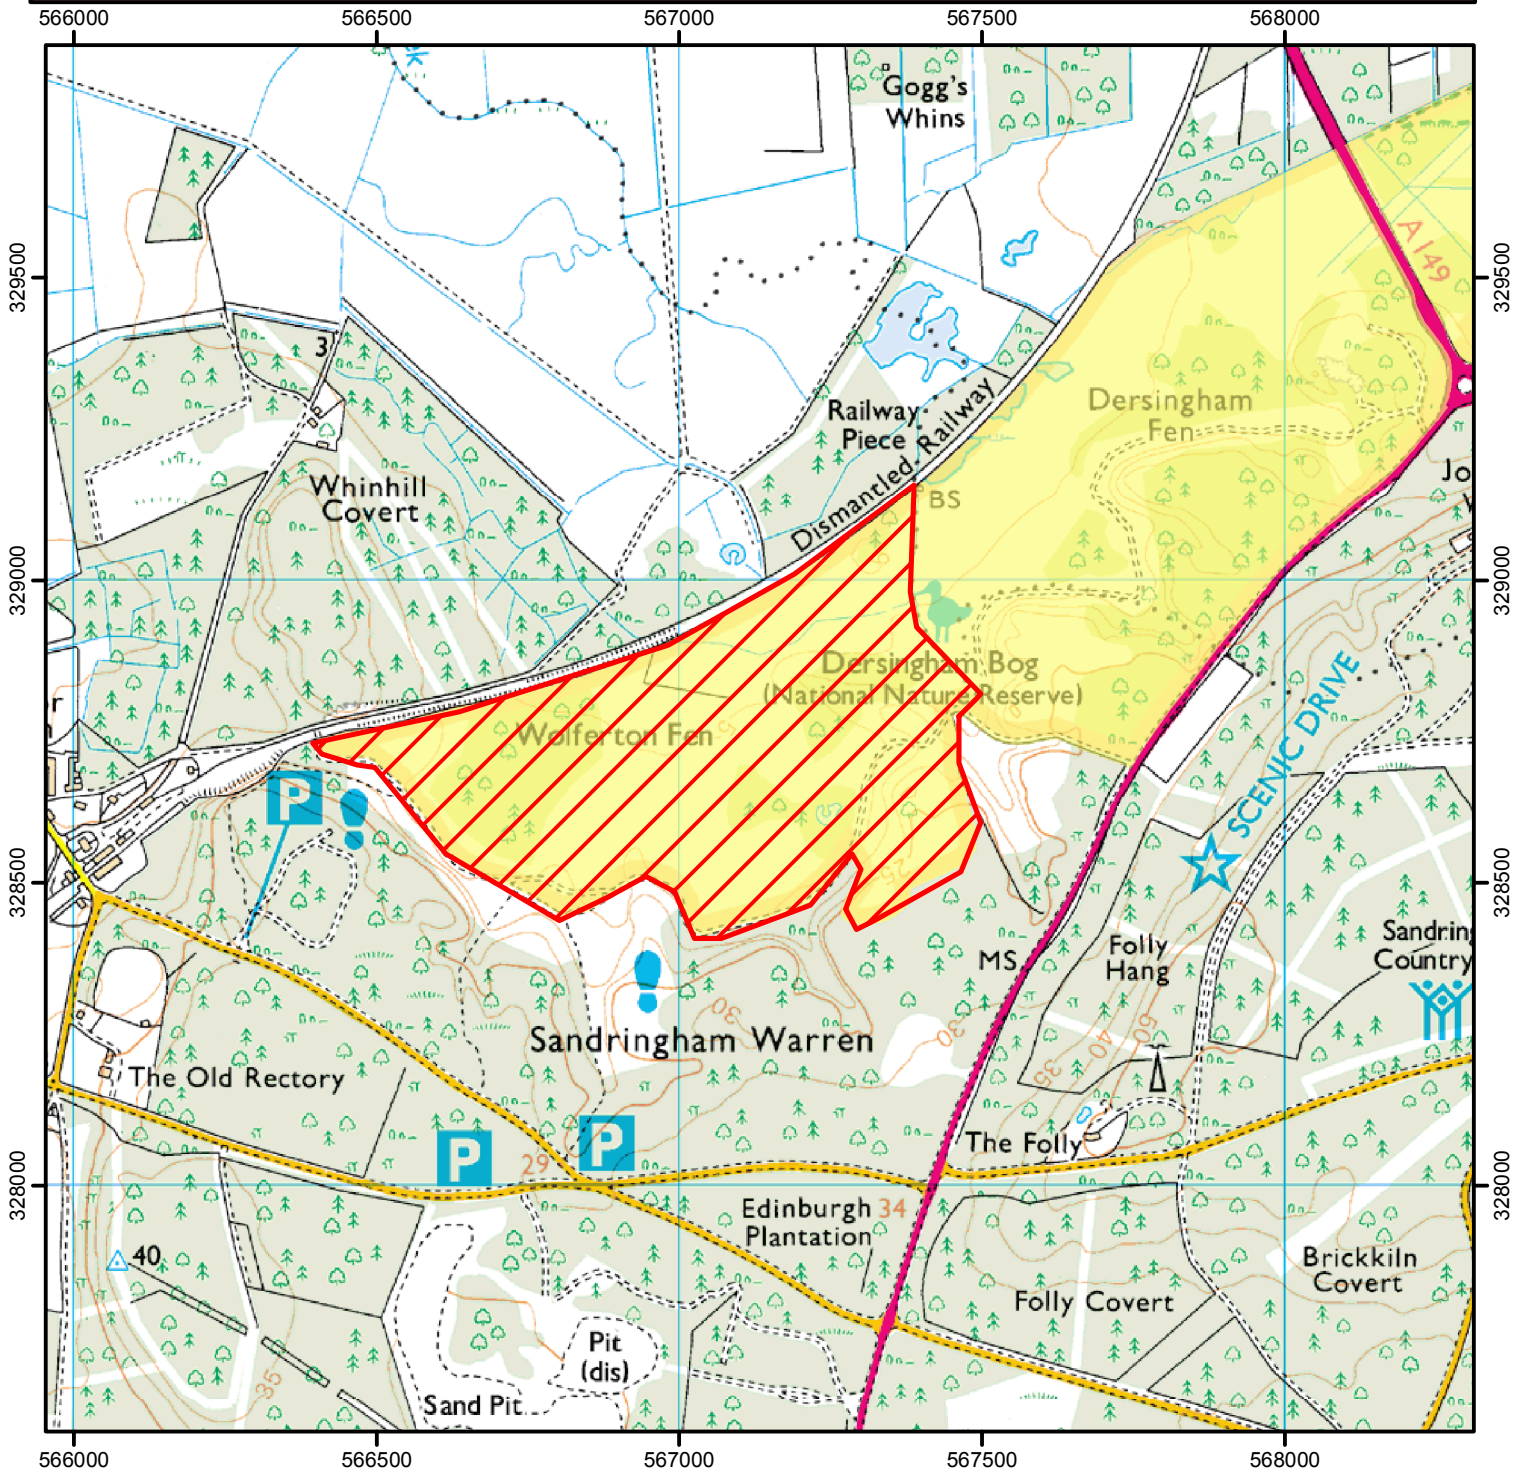

CROW Open Access: Consultation on review of restriction

Please see accompanying notice.

(This does not affect Public Rights of Way)

Consultation start date: 16 February 2017

end date: 20 March 2017

Case Number: 2006120054

0 500 1,000 Metres

© Crown Copyright and database right 2017.
Ordnance Survey 100022021

CROW Consultation

CROW Access Land

For more information call the Open Access Contact Centre on 0300 060 2091
or visit our website at www.gov.uk/right-of-way-open-access-land/use-your-right-to-roam