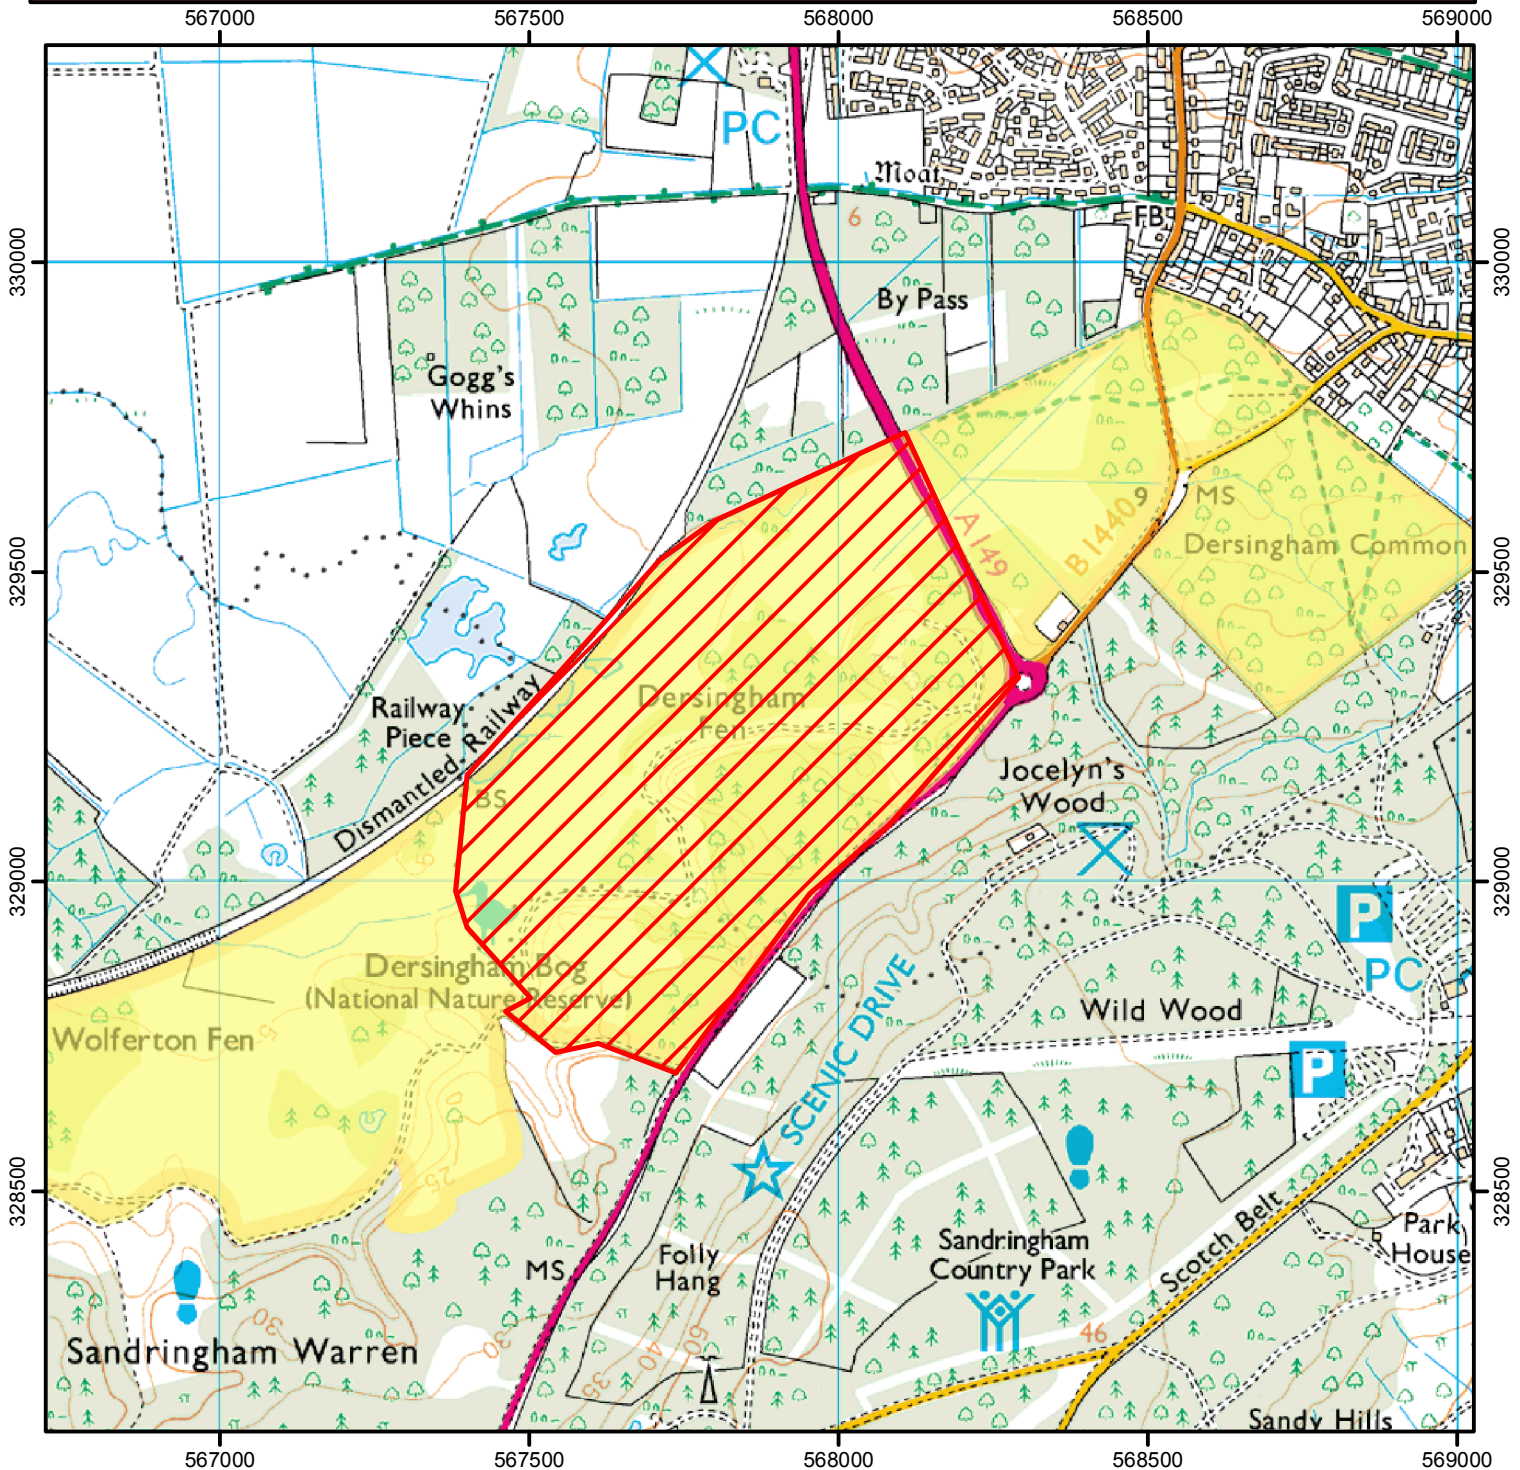

NATURAL
ENGLAND

CROW Open Access: Consultation on review of restriction

Please see accompanying notice.

(This does not affect Public Rights of Way)

Consultation start date: 16 February 2017

end date: 20 March 2017

Case Number: 2006120055

0 250 500 1,000
Metres

© Crown Copyright and database right 2017.
Ordnance Survey 100022021

CROW Consultation

CROW Access Land

For more information call the Open Access Contact Centre on 0300 060 2091
or visit our website at www.gov.uk/right-of-way-open-access-land/use-your-right-to-roam