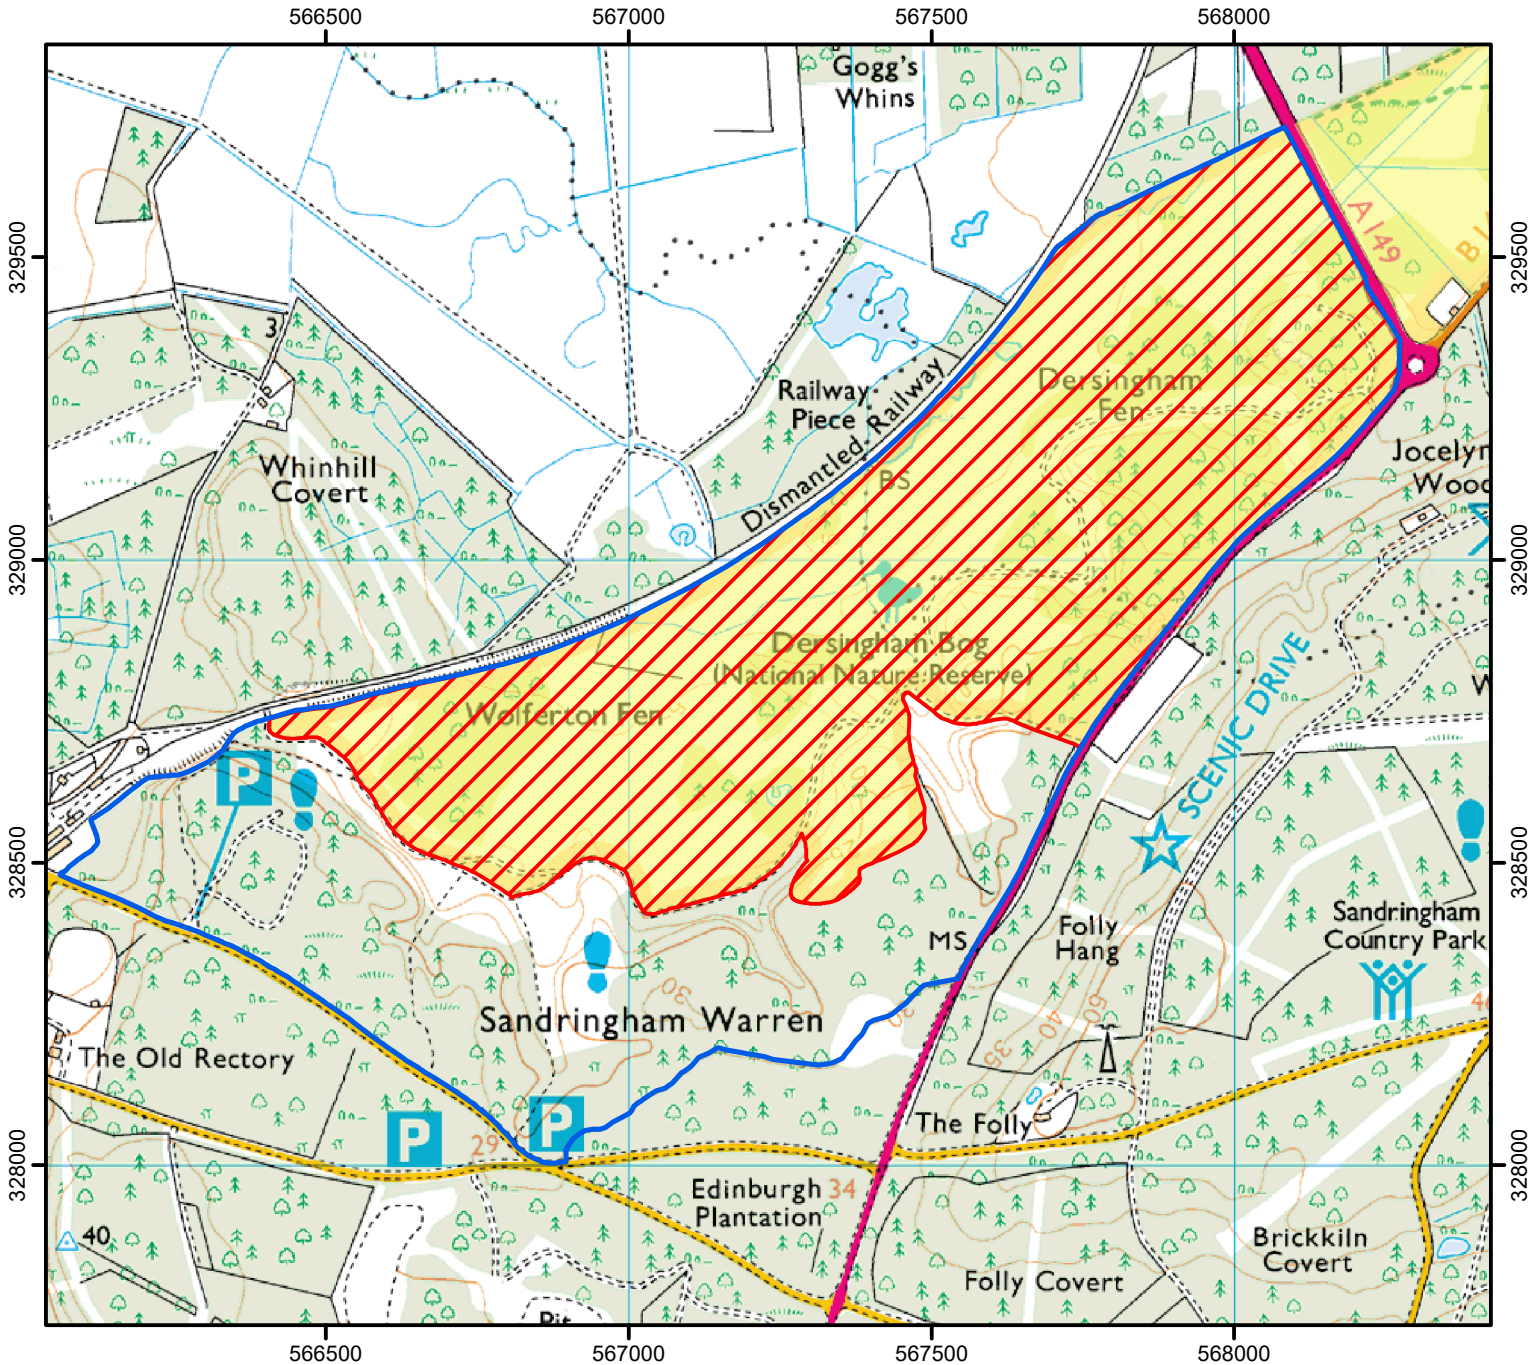

NATURAL ENGLAND

KEEP DOGS ON A SHORT LEAD

To protect sensitive wildlife, dogs must be kept on a short lead on the open access land shown hatched on the map below.

Case Number: 2006120055

0 400 800 Metres

© Crown Copyright and database right 2022.
Ordnance Survey 100022021

 Open Access Land

 Restricted Open Access Land

 Dersingham Bog NNR

For more information call the Open Access Contact Centre on 0300 060 2091
or visit our website at www.gov.uk/right-of-way-open-access-land/use-your-right-to-roam