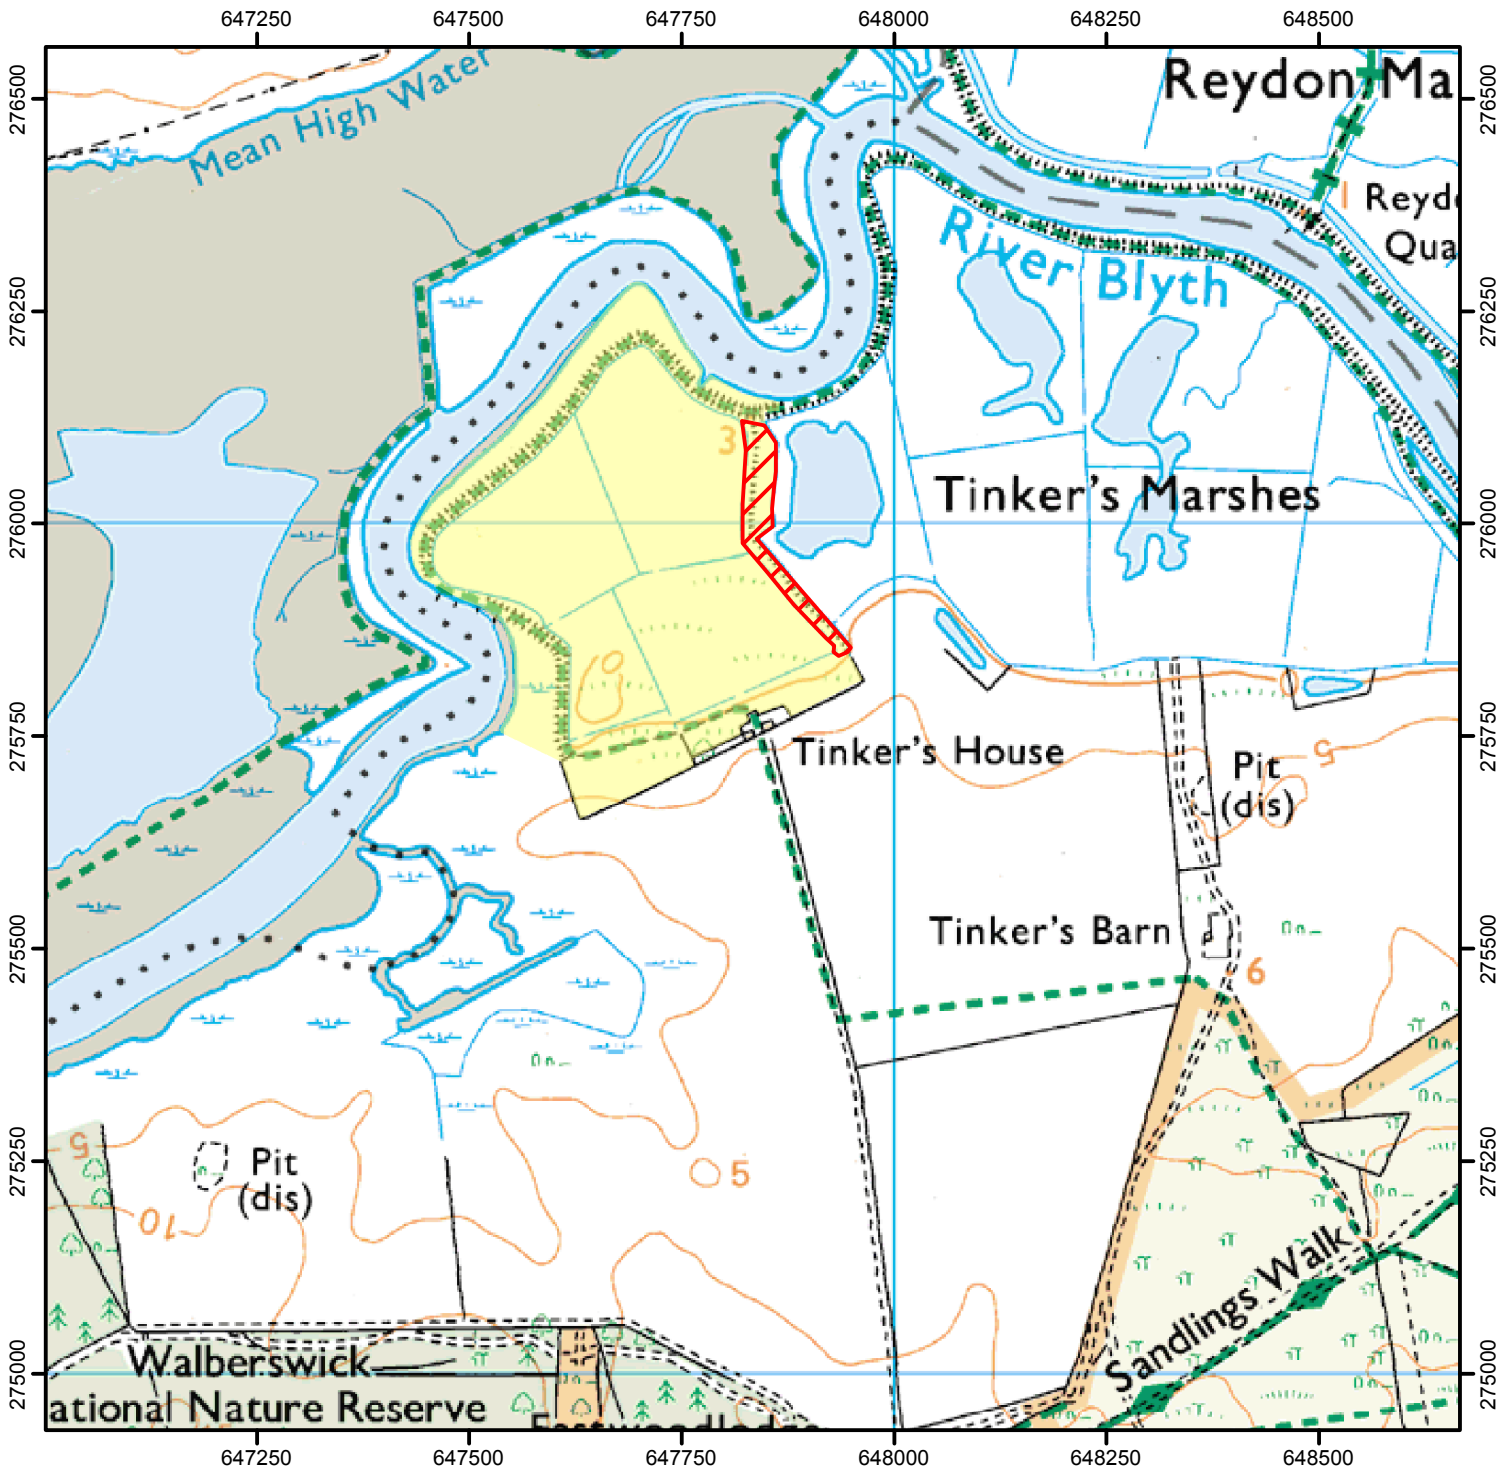

NATURAL ENGLAND

NO OPEN ACCESS

To protect sensitive wildlife, the open access land shown hatched on the map below is closed until further notice.

This does not affect Public Rights of Way.

Case Number: 2016018022

0 250 500 Metres

© Crown Copyright and database right 2021. All rights reserved.
Ordnance Survey Licence number 100022021.

Restricted Open Access Land

Open Access Land

For more information call the Open Access Contact Centre on 0300 060 2091
or visit our website at www.gov.uk/right-of-way-open-access-land/use-your-right-to-roam