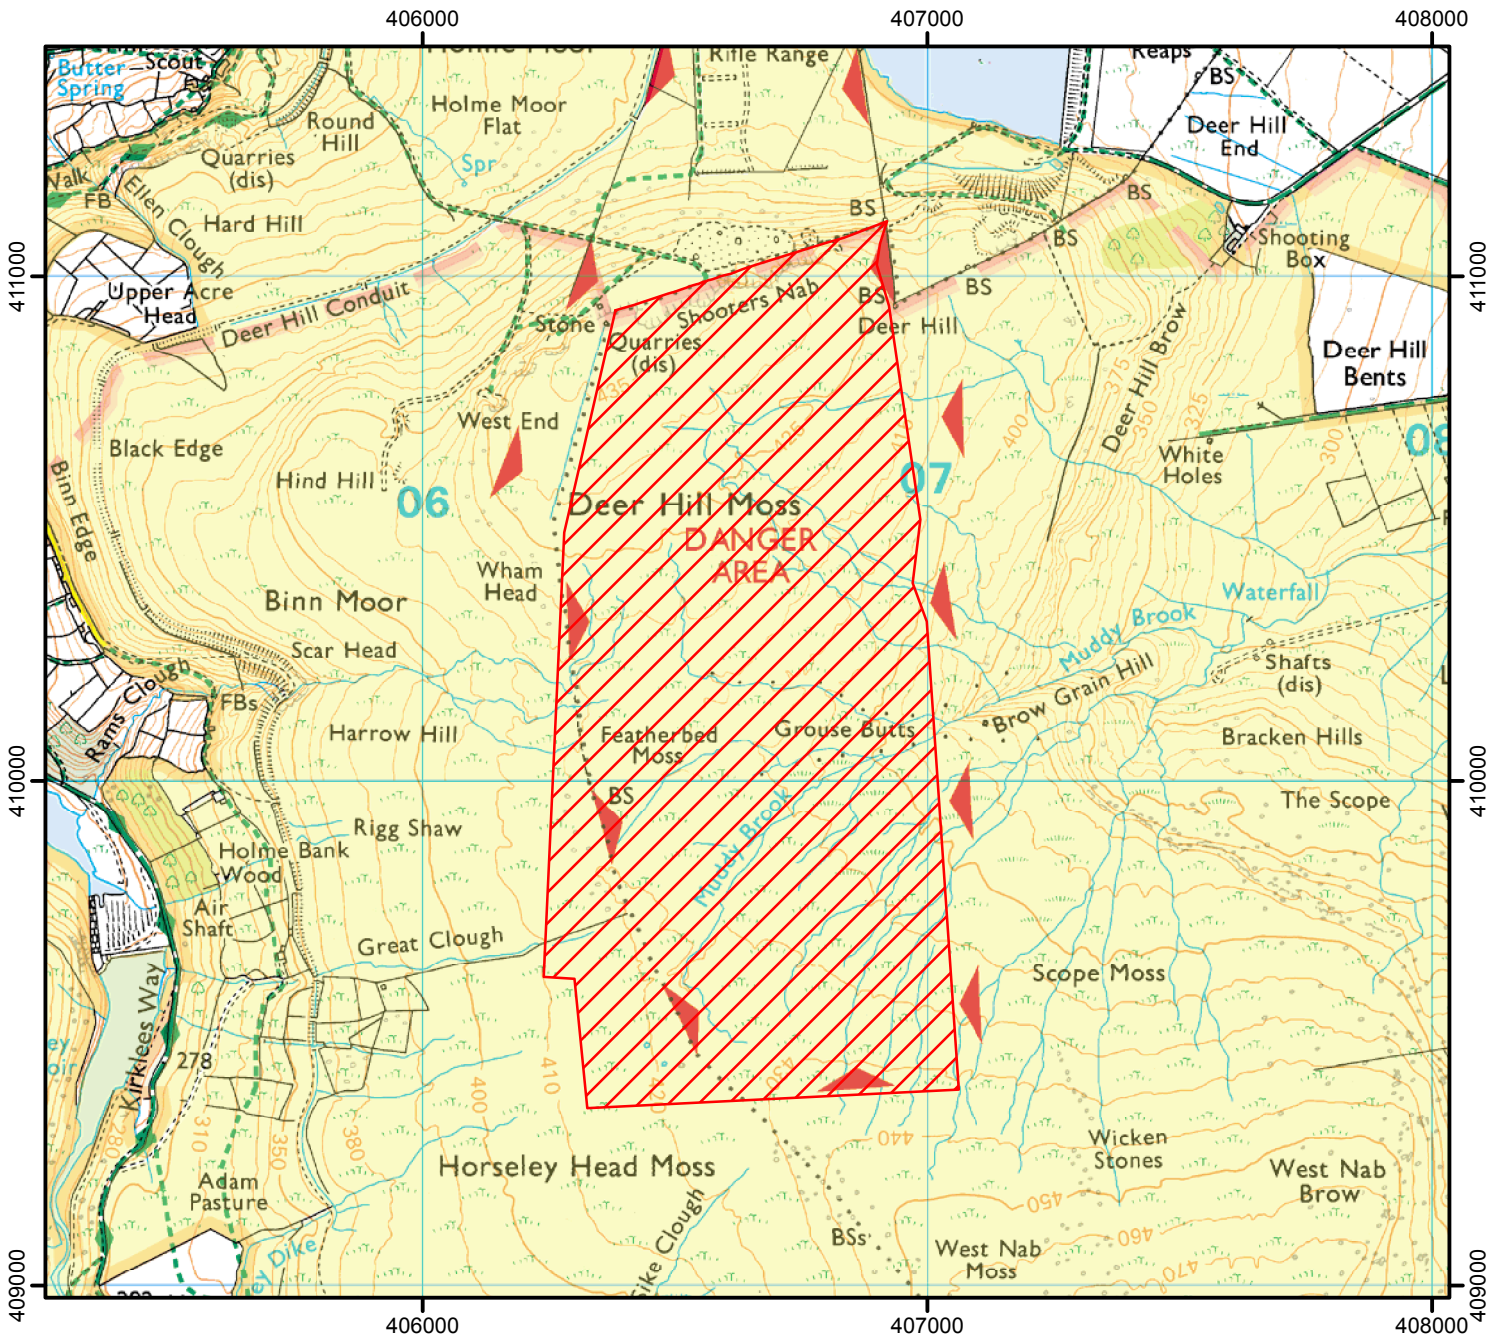

CROW Open Access: Consultation on review of restriction

Please see accompanying notice.

(This does not affect Public Rights of Way)

Consultation end date: 10 June 2019

Case Number: 2014037129

© Crown Copyright and database right 2019.
All rights reserved. Ordnance Survey Licence number 100022021

-  CROW Access Land
-  CROW Consultation

For more information call the Open Access Contact Centre on 0300 060 2091
or visit our website at www.gov.uk/right-of-way-open-access-land/use-your-right-to-roam