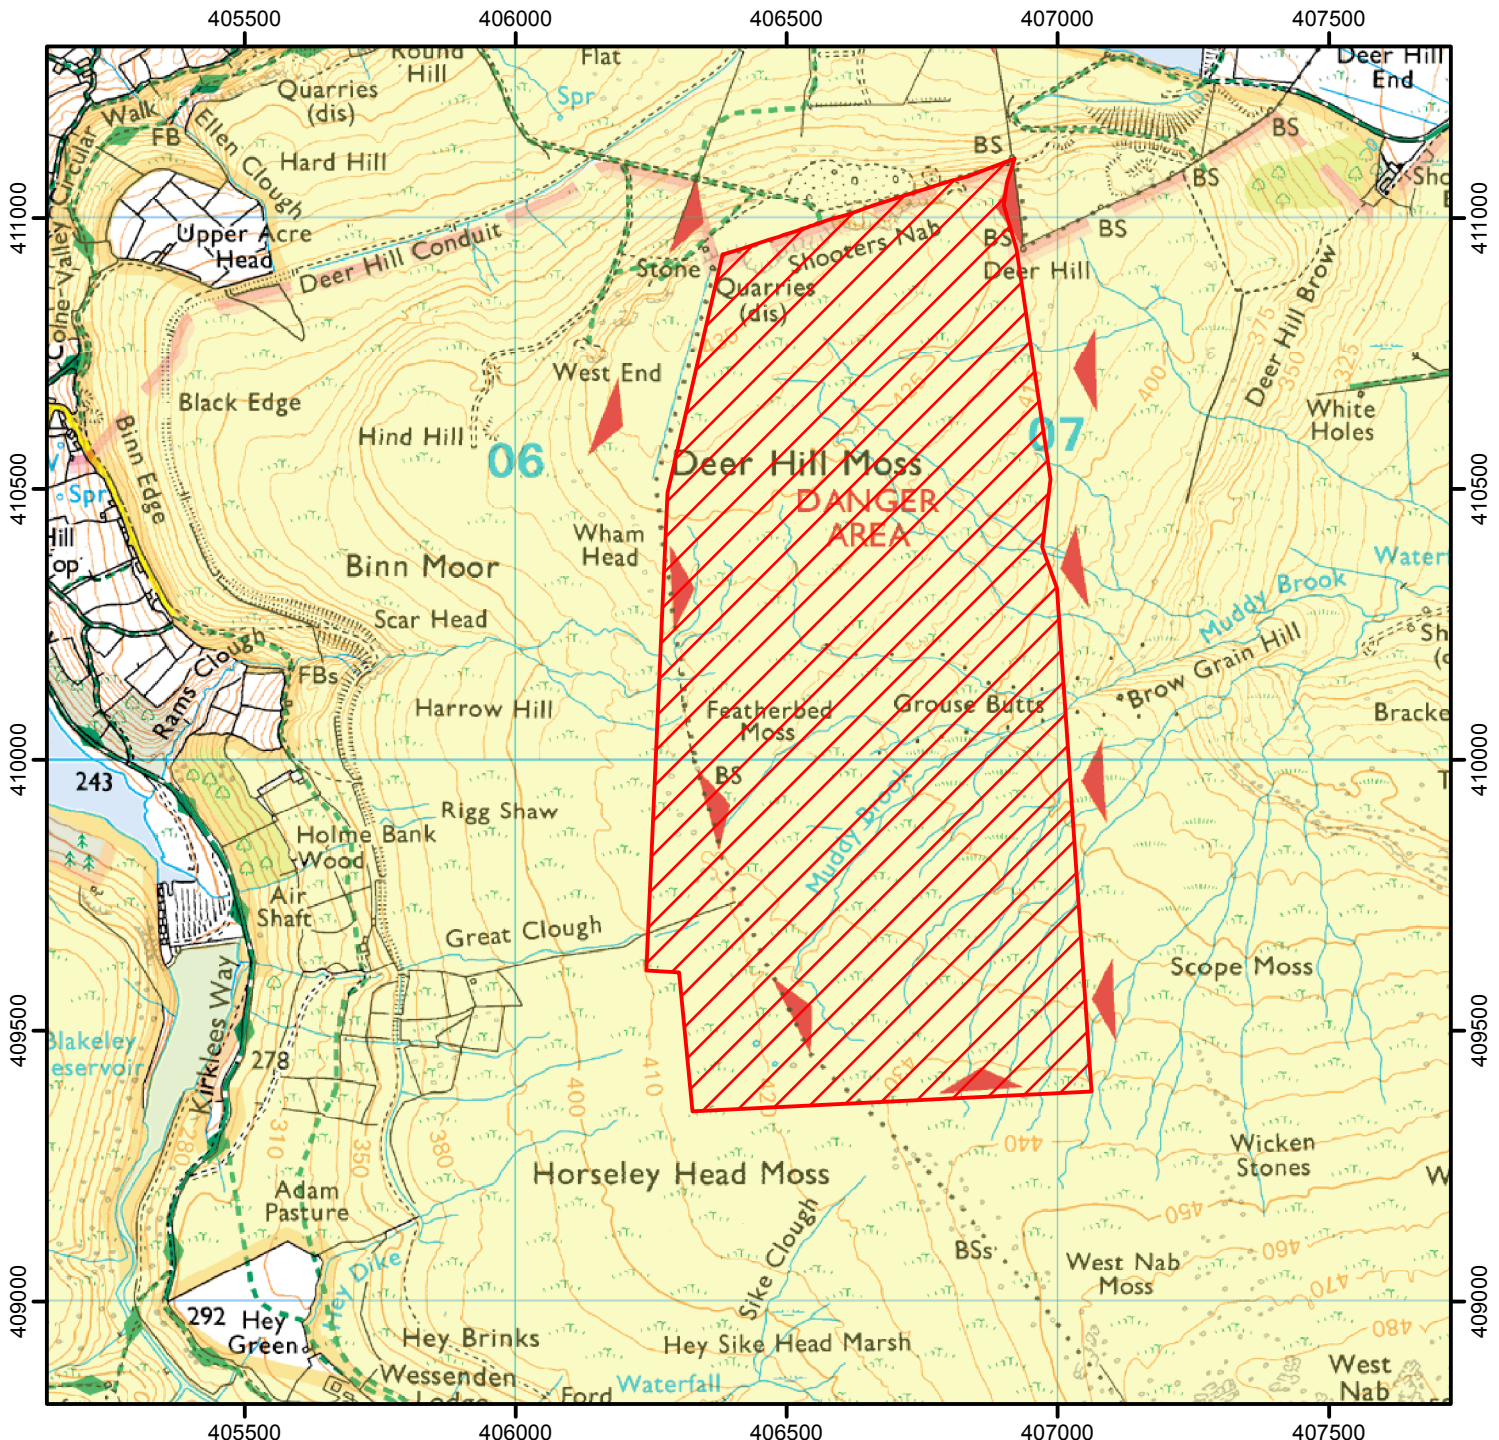

No Access

The open access land shown hatched on the map is currently restricted.

Date: Until 31 December 2024

Case Number: 2014037129

 Restricted Open Access Land

 Open Access Land

© Crown Copyright and database right 2019.
All rights reserved. Ordnance Survey Licence number 100022021

For more information call the Open Access Contact Centre on 0300 060 2091
or visit our website at www.gov.uk/right-of-way-open-access-land/use-your-right-to-roam