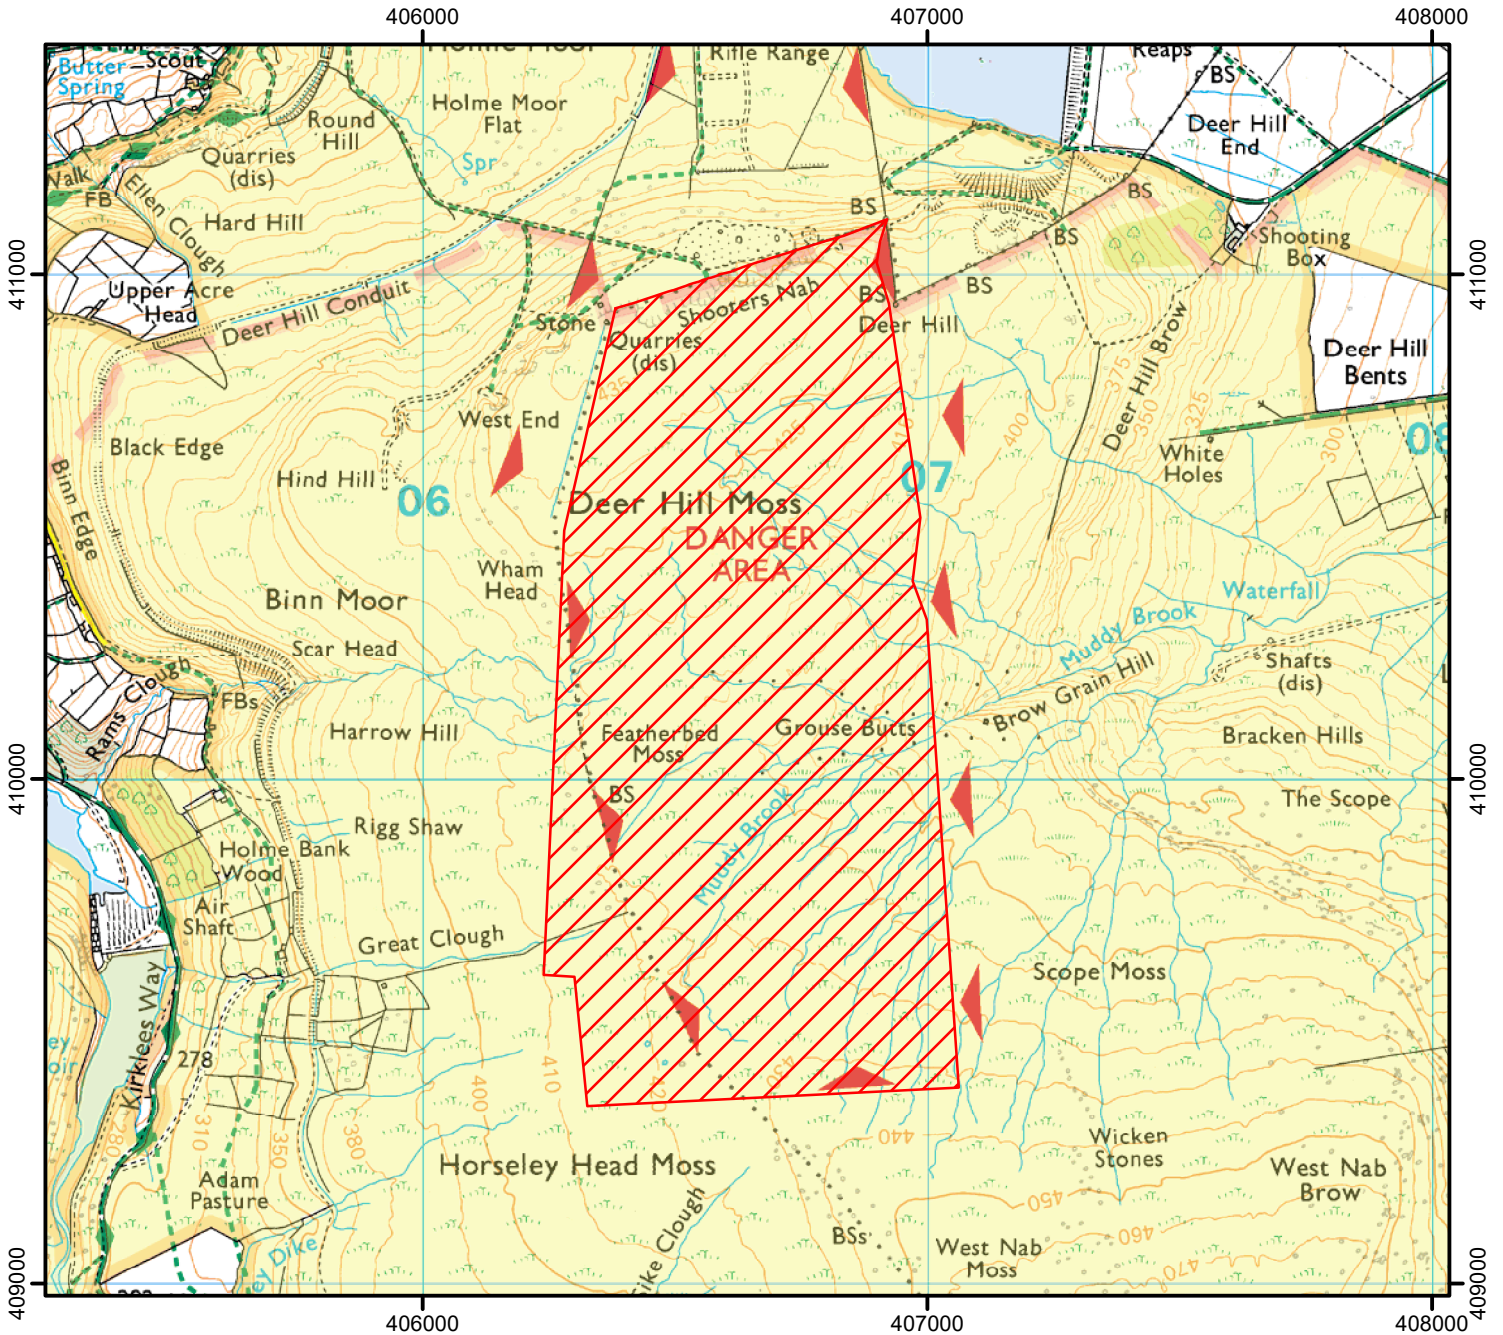

# CROW Open Access: Consultation on review of restriction

Please see accompanying notice.

This does not affect Public Rights of Way.

Consultation end date: 05 April 2024

Case Number: 2014037129

-  CROW Access Land
-  CROW Consultation

For more information call the Open Access Contact Centre on 0300 060 2091 or visit our website at [www.gov.uk/right-of-way-open-access-land/use-your-right-to-roam](http://www.gov.uk/right-of-way-open-access-land/use-your-right-to-roam)