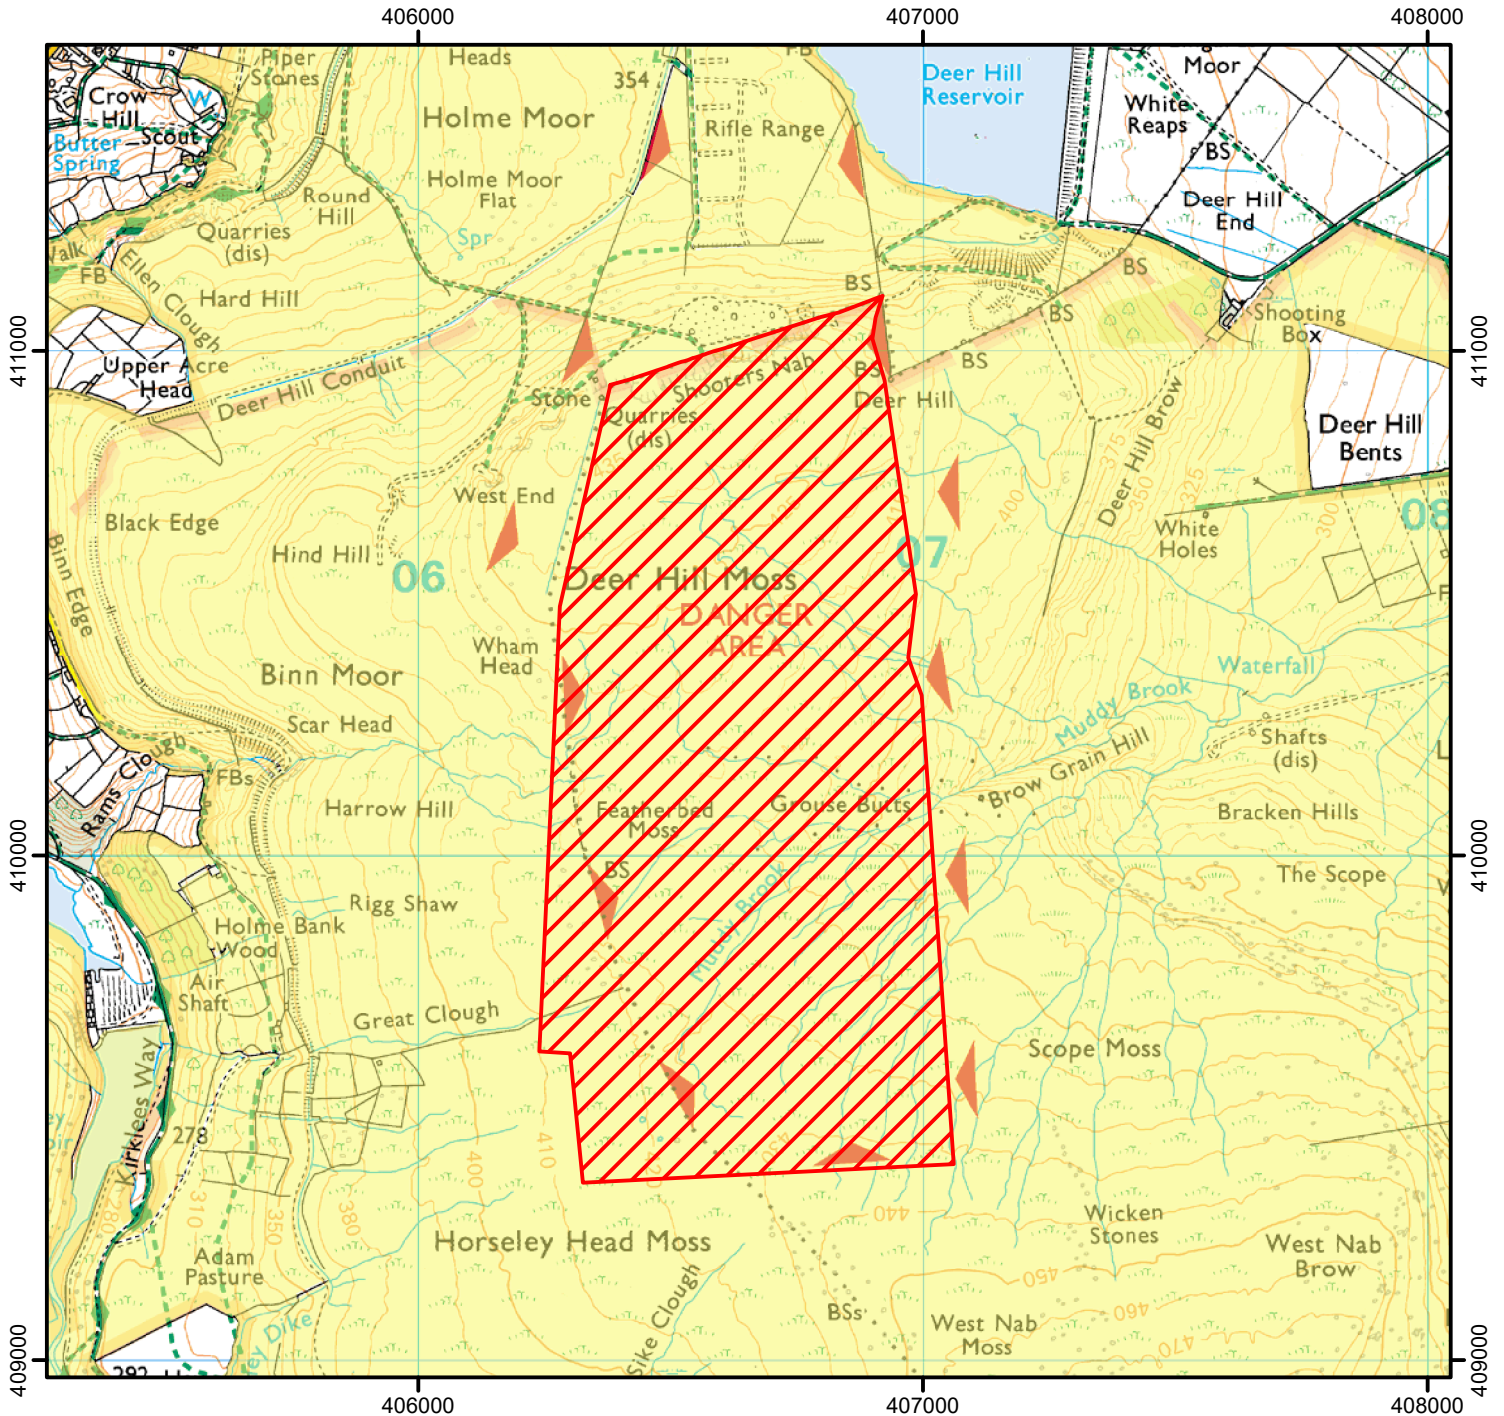

OPEN ACCESS EXCLUSION

The access land shown hatched in red on the map below is closed for public safety purposes.

Case Number: 2014037129

Open Access Land Restriction

Open Access Land

© Crown Copyright and database right 2024. All rights reserved. Ordnance Survey Licence number 100022021

For more information call the Open Access Contact Centre on 0300 060 2091 or visit our website at www.gov.uk/right-of-way-open-access-land/use-your-right-to-roam