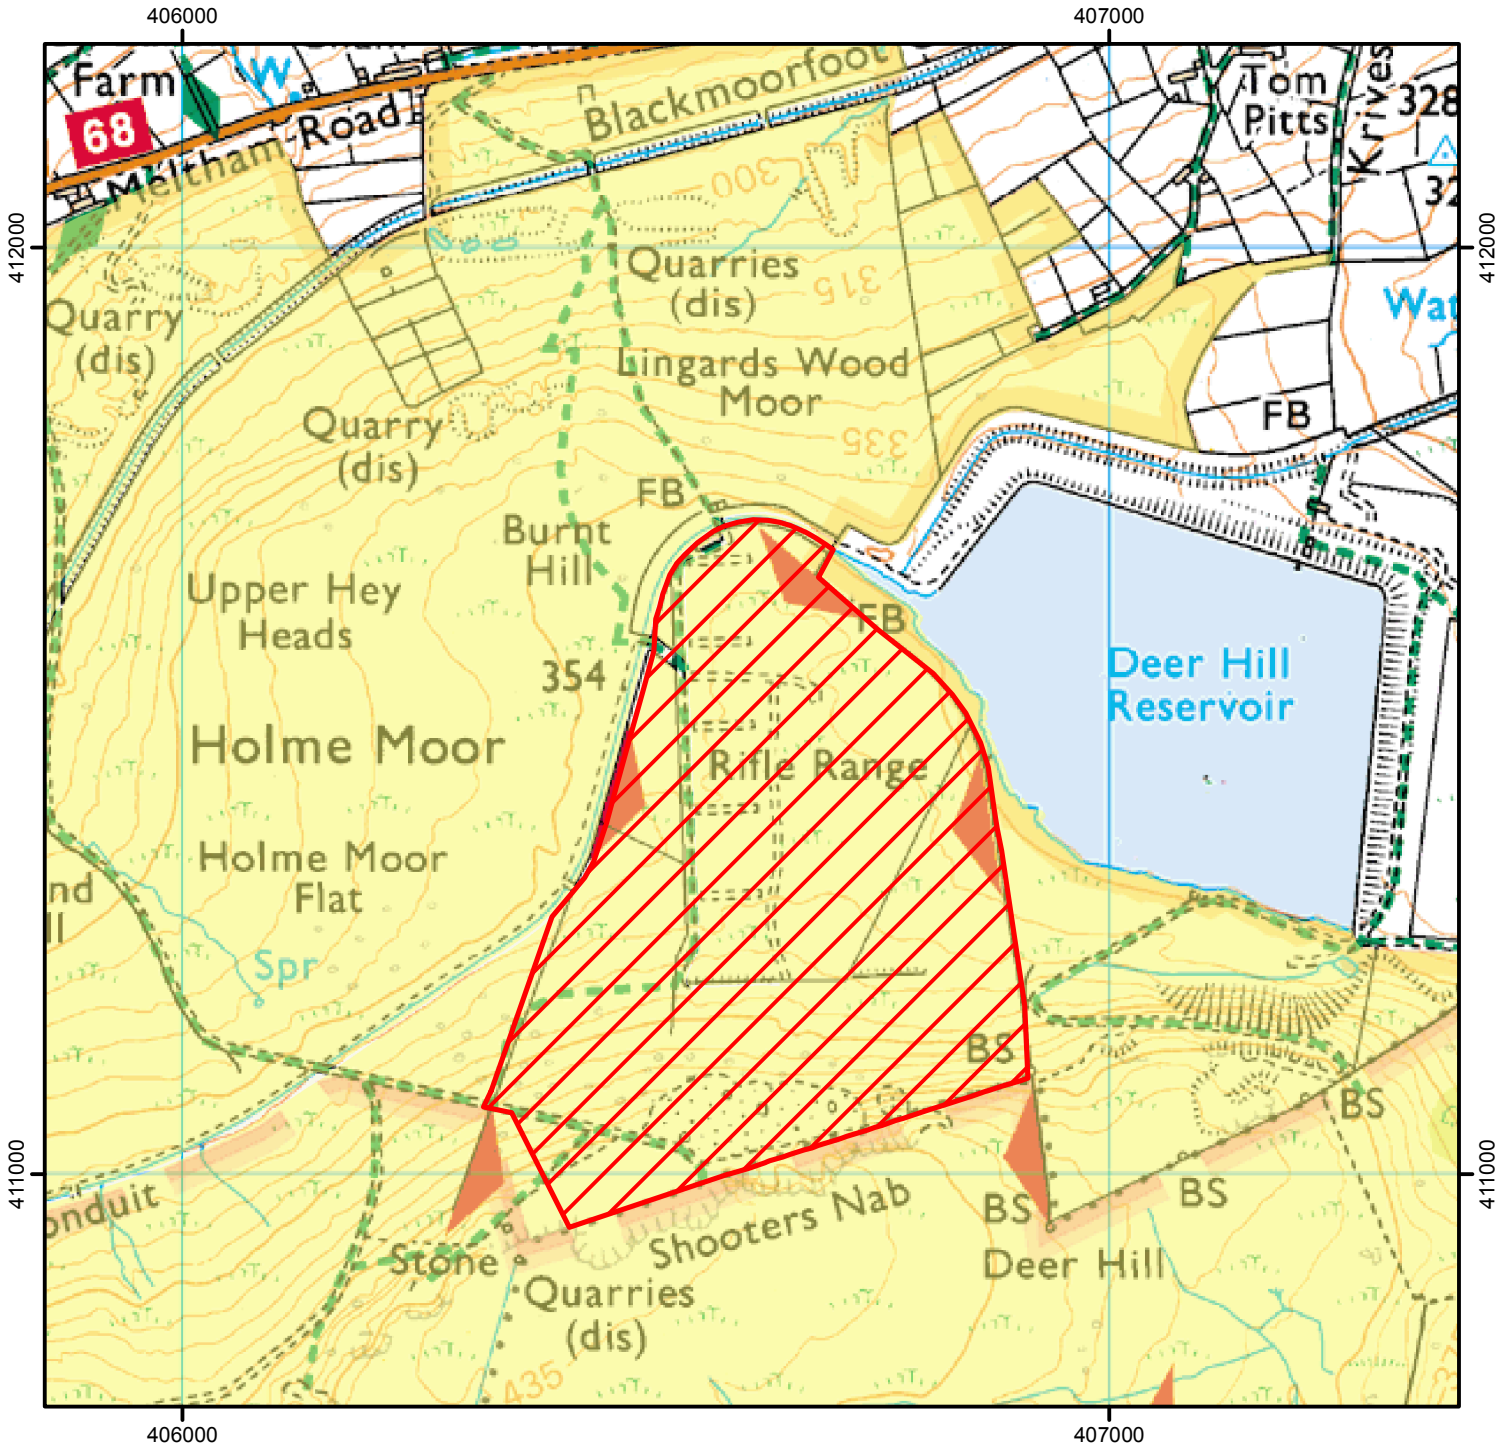

No Access

The Open Access land shown hatched on the map is currently restricted.

Date: Until 31 December 2024

Case Number: 2004060106

© Crown Copyright and database right 2019. All rights reserved.
Ordnance Survey Licence number 100022021.

Restricted Open Access Land
Open Access Land

For more information call the Open Access Contact Centre on 0300 060 2091
or visit our website at www.gov.uk/right-of-way-open-access-land/use-your-right-to-roam