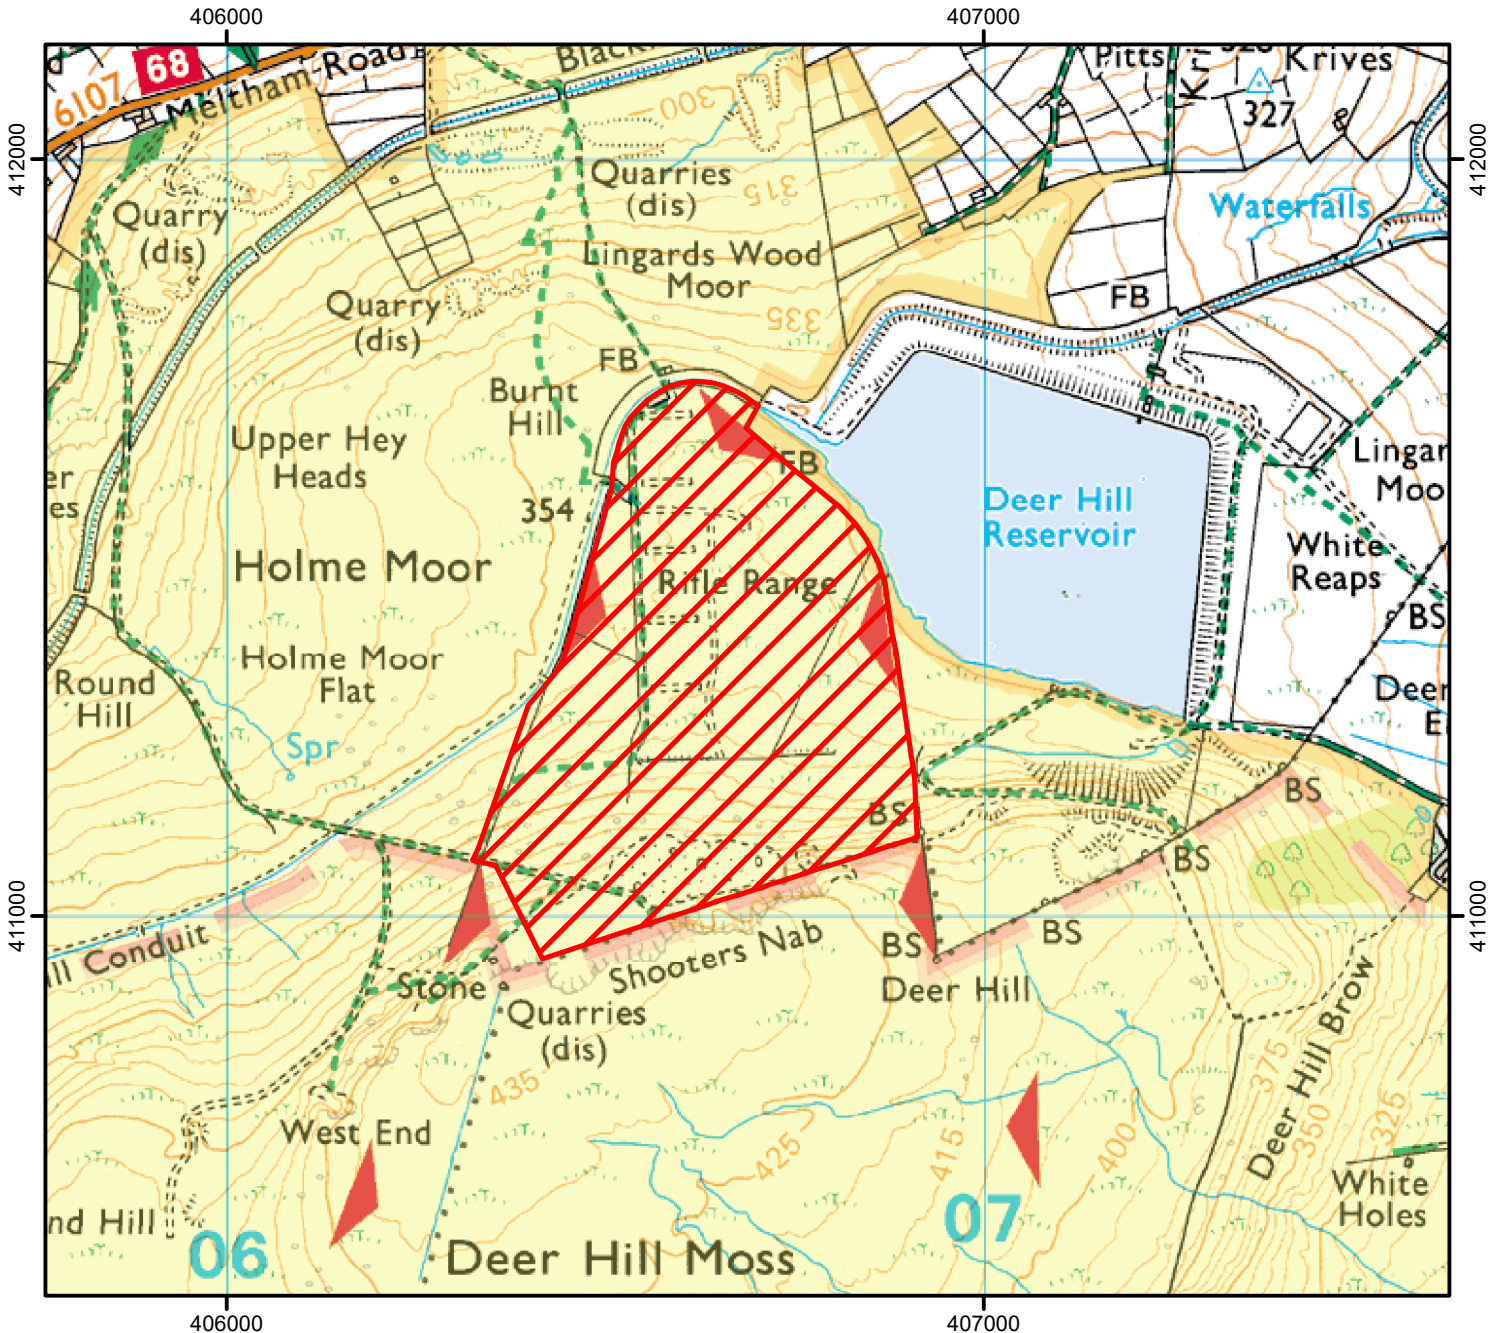

# CROW Open Access: Consultation on review of restriction

Please see accompanying notice.

This does not affect Public Rights of Way.

Consultation end date: 05 April 2024

Case Number: 2004060106

© Crown Copyright and database right 2024.  
All rights reserved. Ordnance Survey Licence number 100022021

 CROW Access Land

 CROW Consultation

For more information call the Open Access Contact Centre on 0300 060 2091  
or visit our website at [www.gov.uk/right-of-way-open-access-land/use-your-right-to-roam](http://www.gov.uk/right-of-way-open-access-land/use-your-right-to-roam)