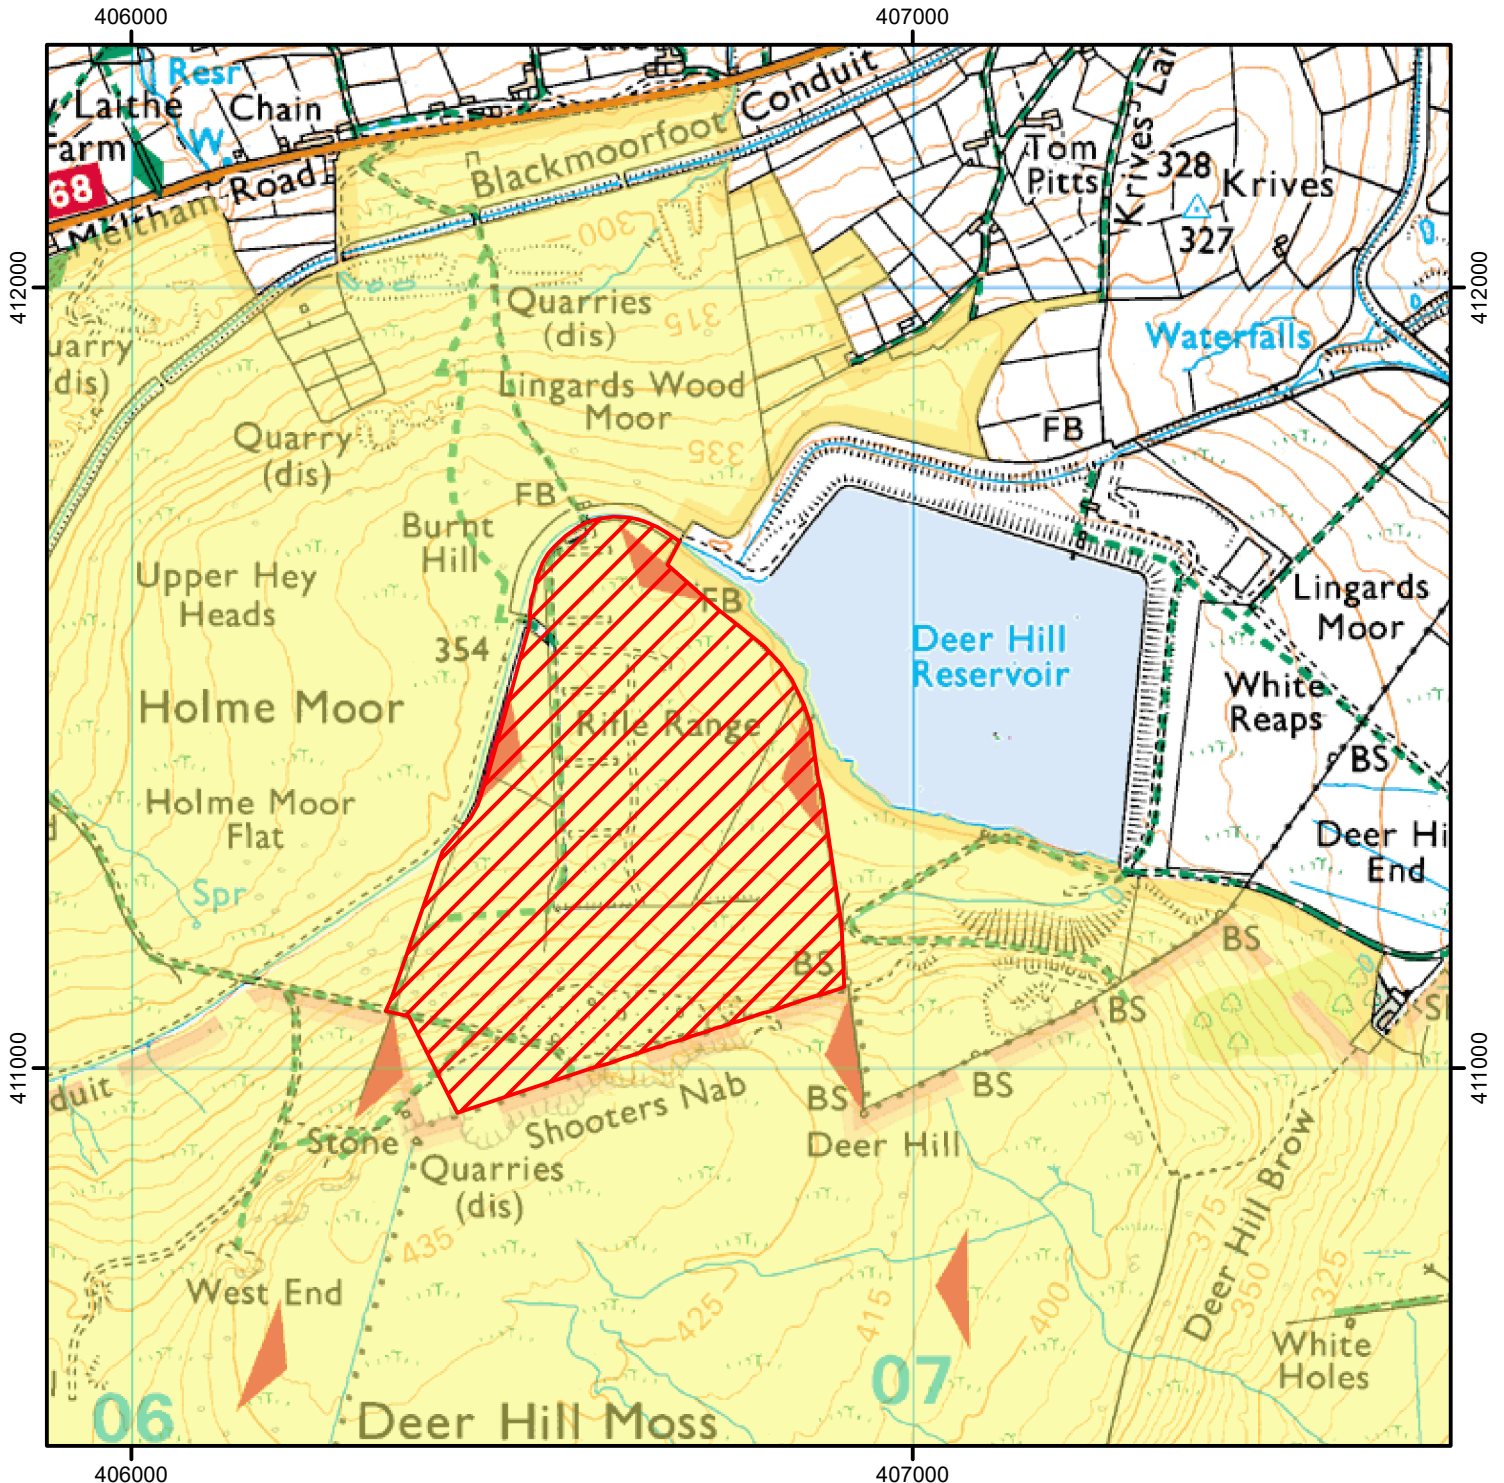

OPEN ACCESS EXCLUSION

The access land shown hatched in red on the map below is closed for land management and public safety purposes.

This does not affect Public Rights of Way.

Case number: 2004060106

0 225 450 M

© Crown Copyright and database right 2024. All rights reserved. Ordnance Survey Licence number 100022021

 Open Access Exclusion

 Open Access Land

For more information call the Open Access Contact Centre on 0300 060 2091 or visit our website at www.gov.uk/right-of-way-open-access-land/use-your-right-to-roam