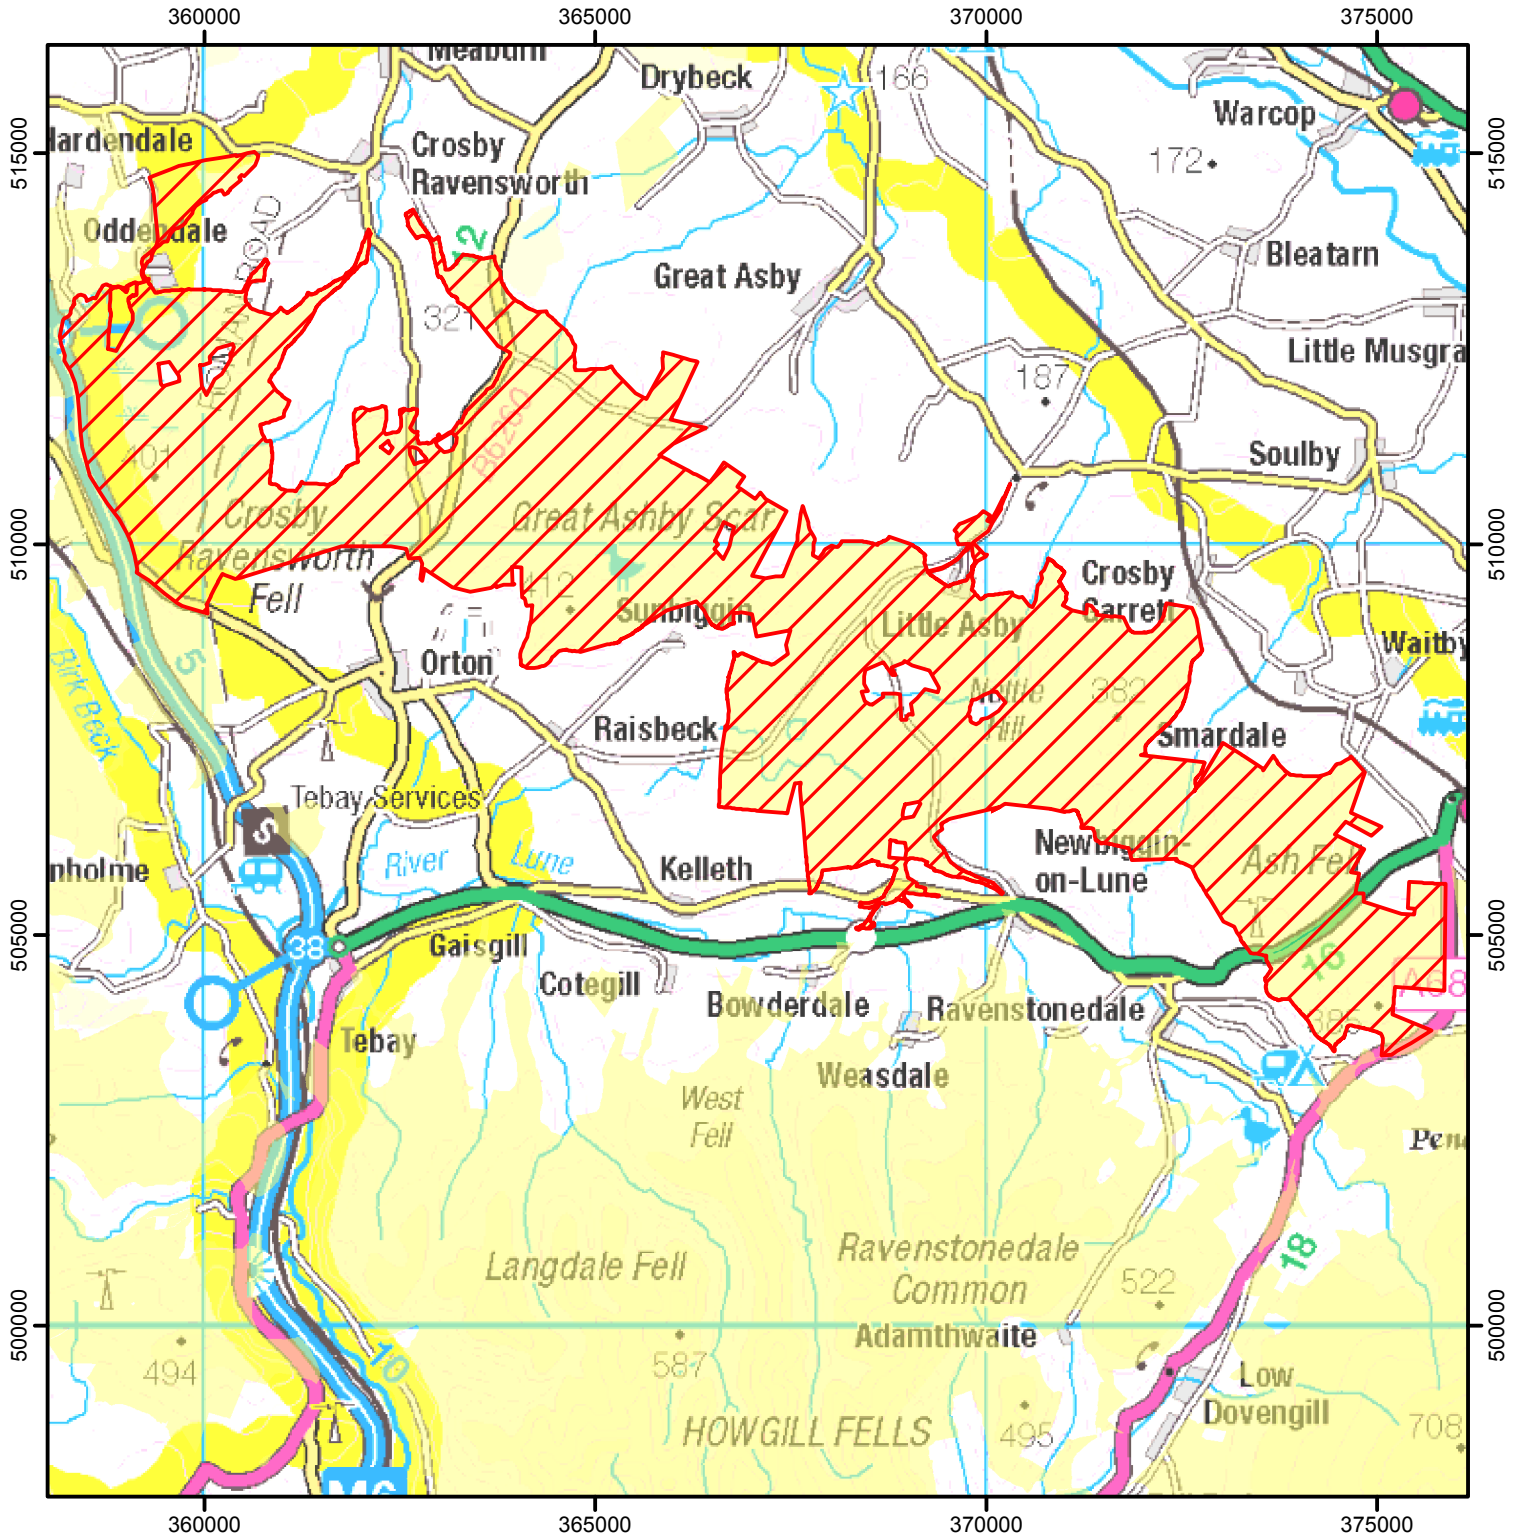

CROW Open Access: Consultation on restriction

This does not affect Public Rights of Way

Consultation start date: 30th January 2017

Consultation end date : 24th February 2017

Case Numbers: 2007070010

© Crown Copyright and database right 2017.
Ordnance Survey 100022021

For more information call the Open Access Contact Centre on 0300 060 2091
or visit our website at www.gov.uk/right-of-way-open-access-land/use-your-right-to-roam