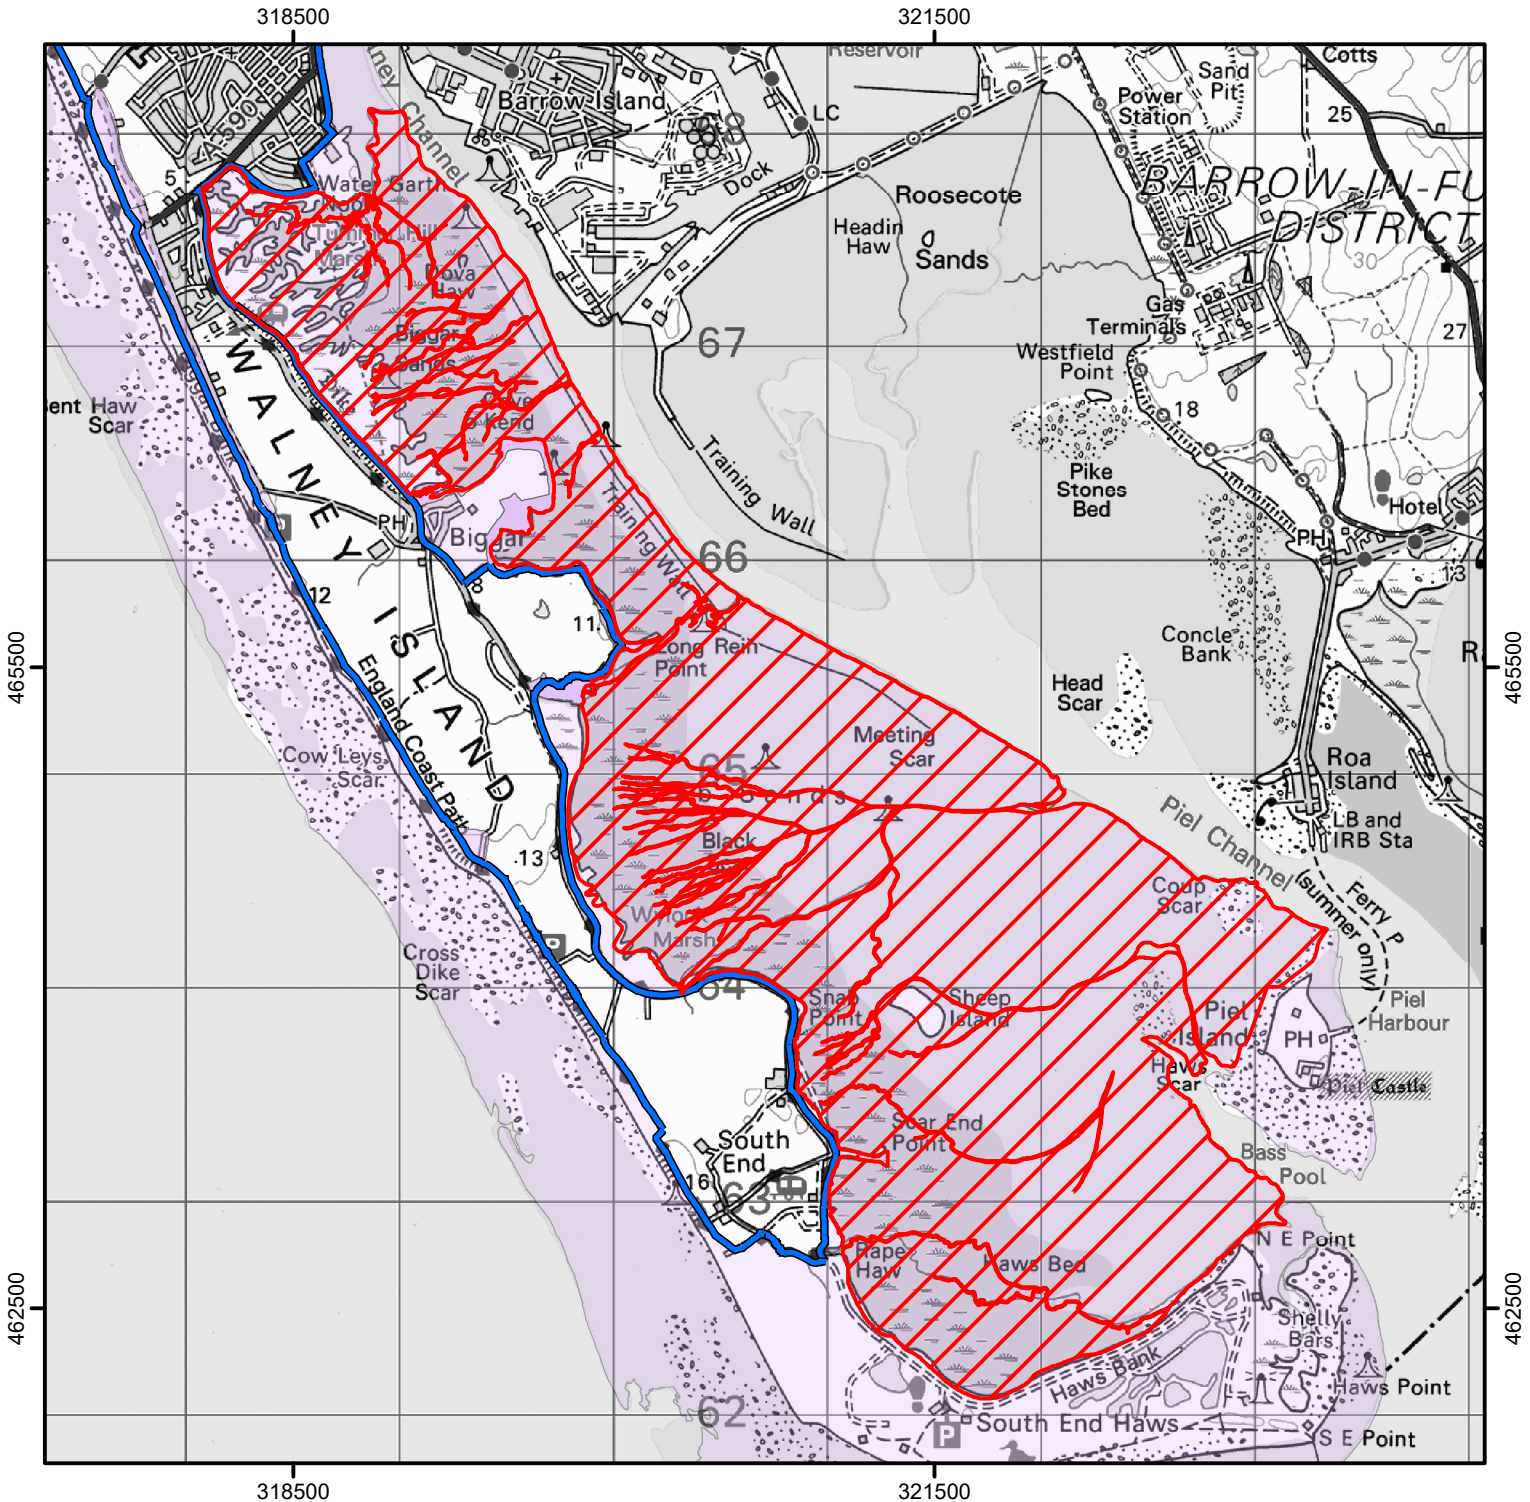

CROW Open Access: Consultation on review of restriction

Please see accompanying notice.

Consultation end date: 08 January 2025

Case number: 2017038350

0 750 1,500 Meters

© Crown Copyright and database right 2024.
Ordnance Survey 100022021

-  King Charles III England Coast Path
-  Coastal Margin
-  Coastal Margin Consultation

For more information call the Open Access Contact Centre on 0300 060 2091
or visit our website at www.gov.uk/right-of-way-open-access-land/use-your-right-to-roam