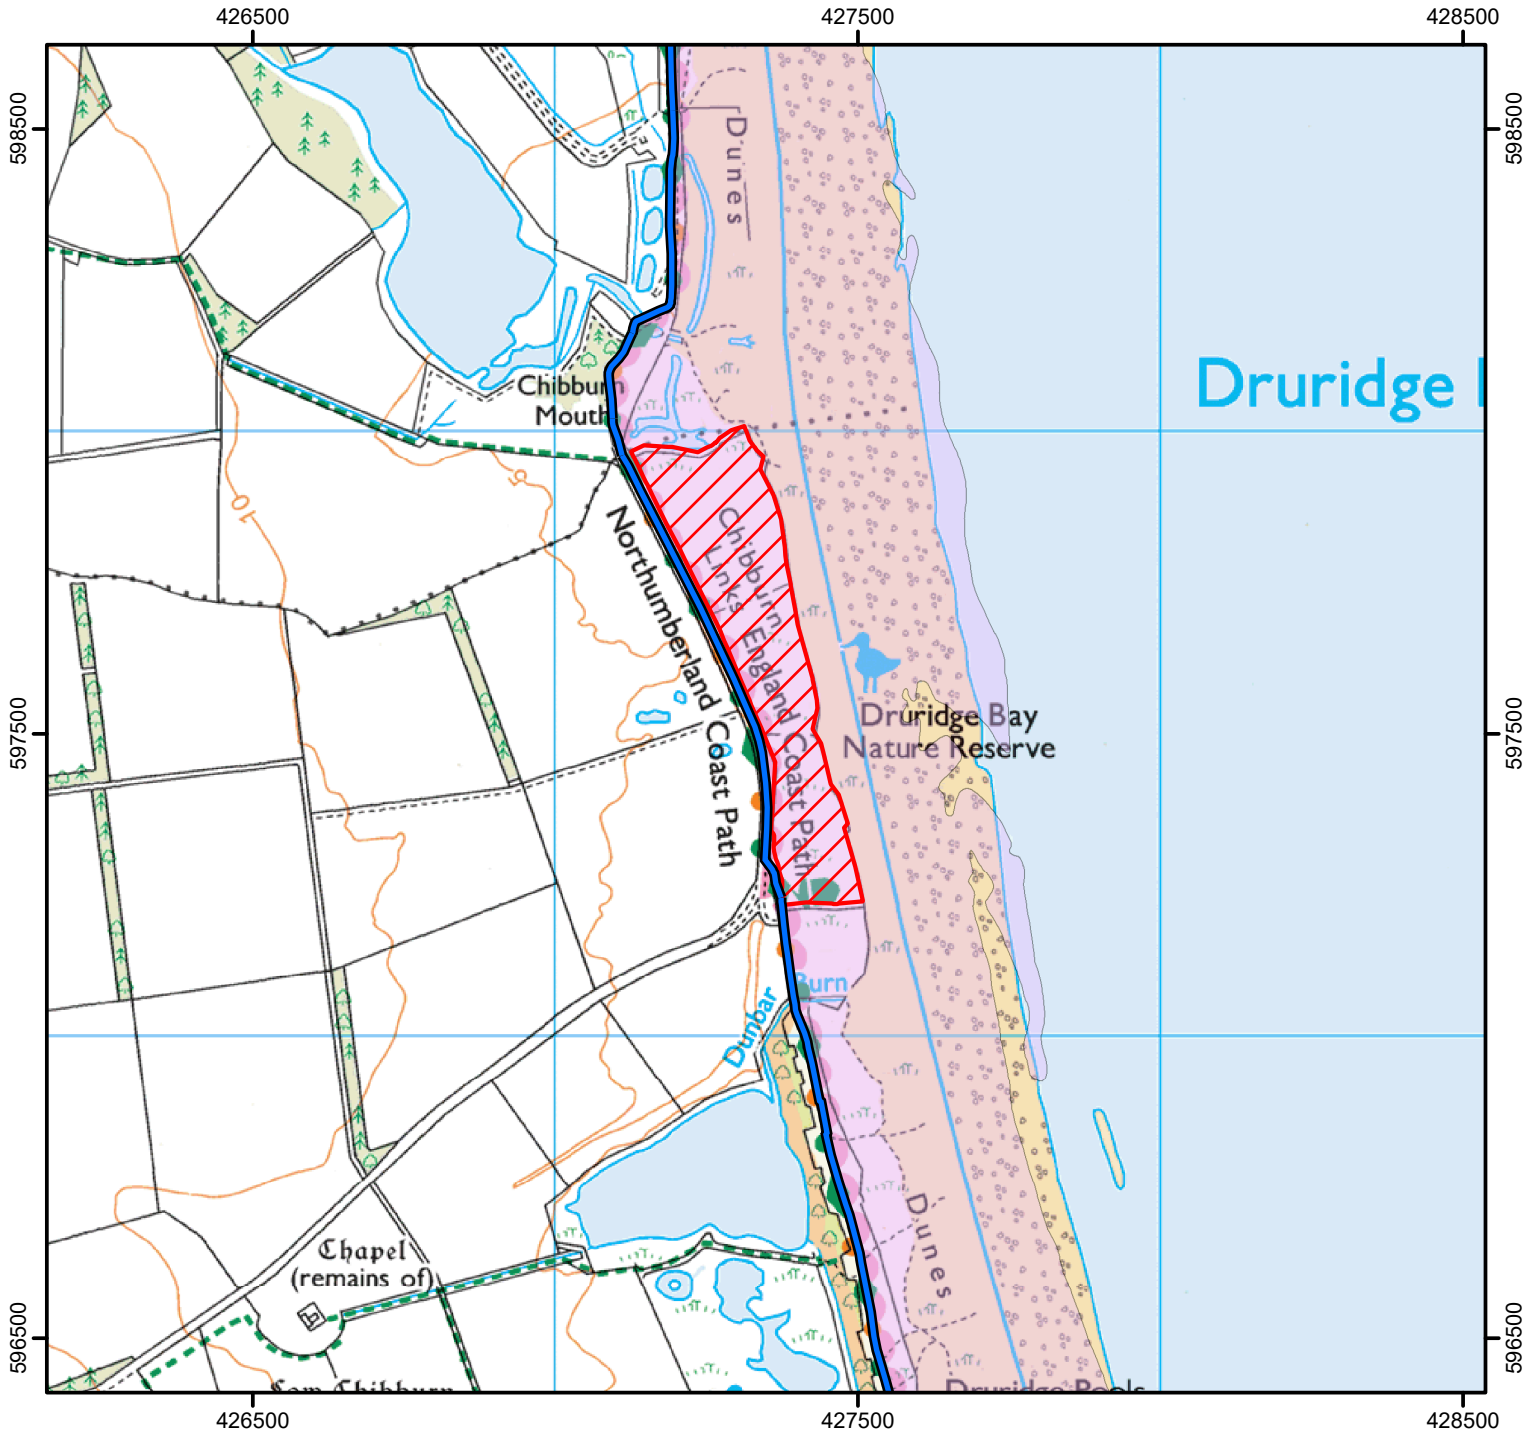

CROW Open Access: Consultation on review of restriction.

Ends 07 April 2023.

Case Number: 2018038615

© Crown Copyright and database right 2018.
Ordnance Survey 100022021

- England Coast Path
- Access Land
- Closed Access Land

For more information call the Open Access Contact Centre on 0300 060 2091
or visit our website at www.gov.uk/right-of-way-open-access-land/use-your-right-to-roam