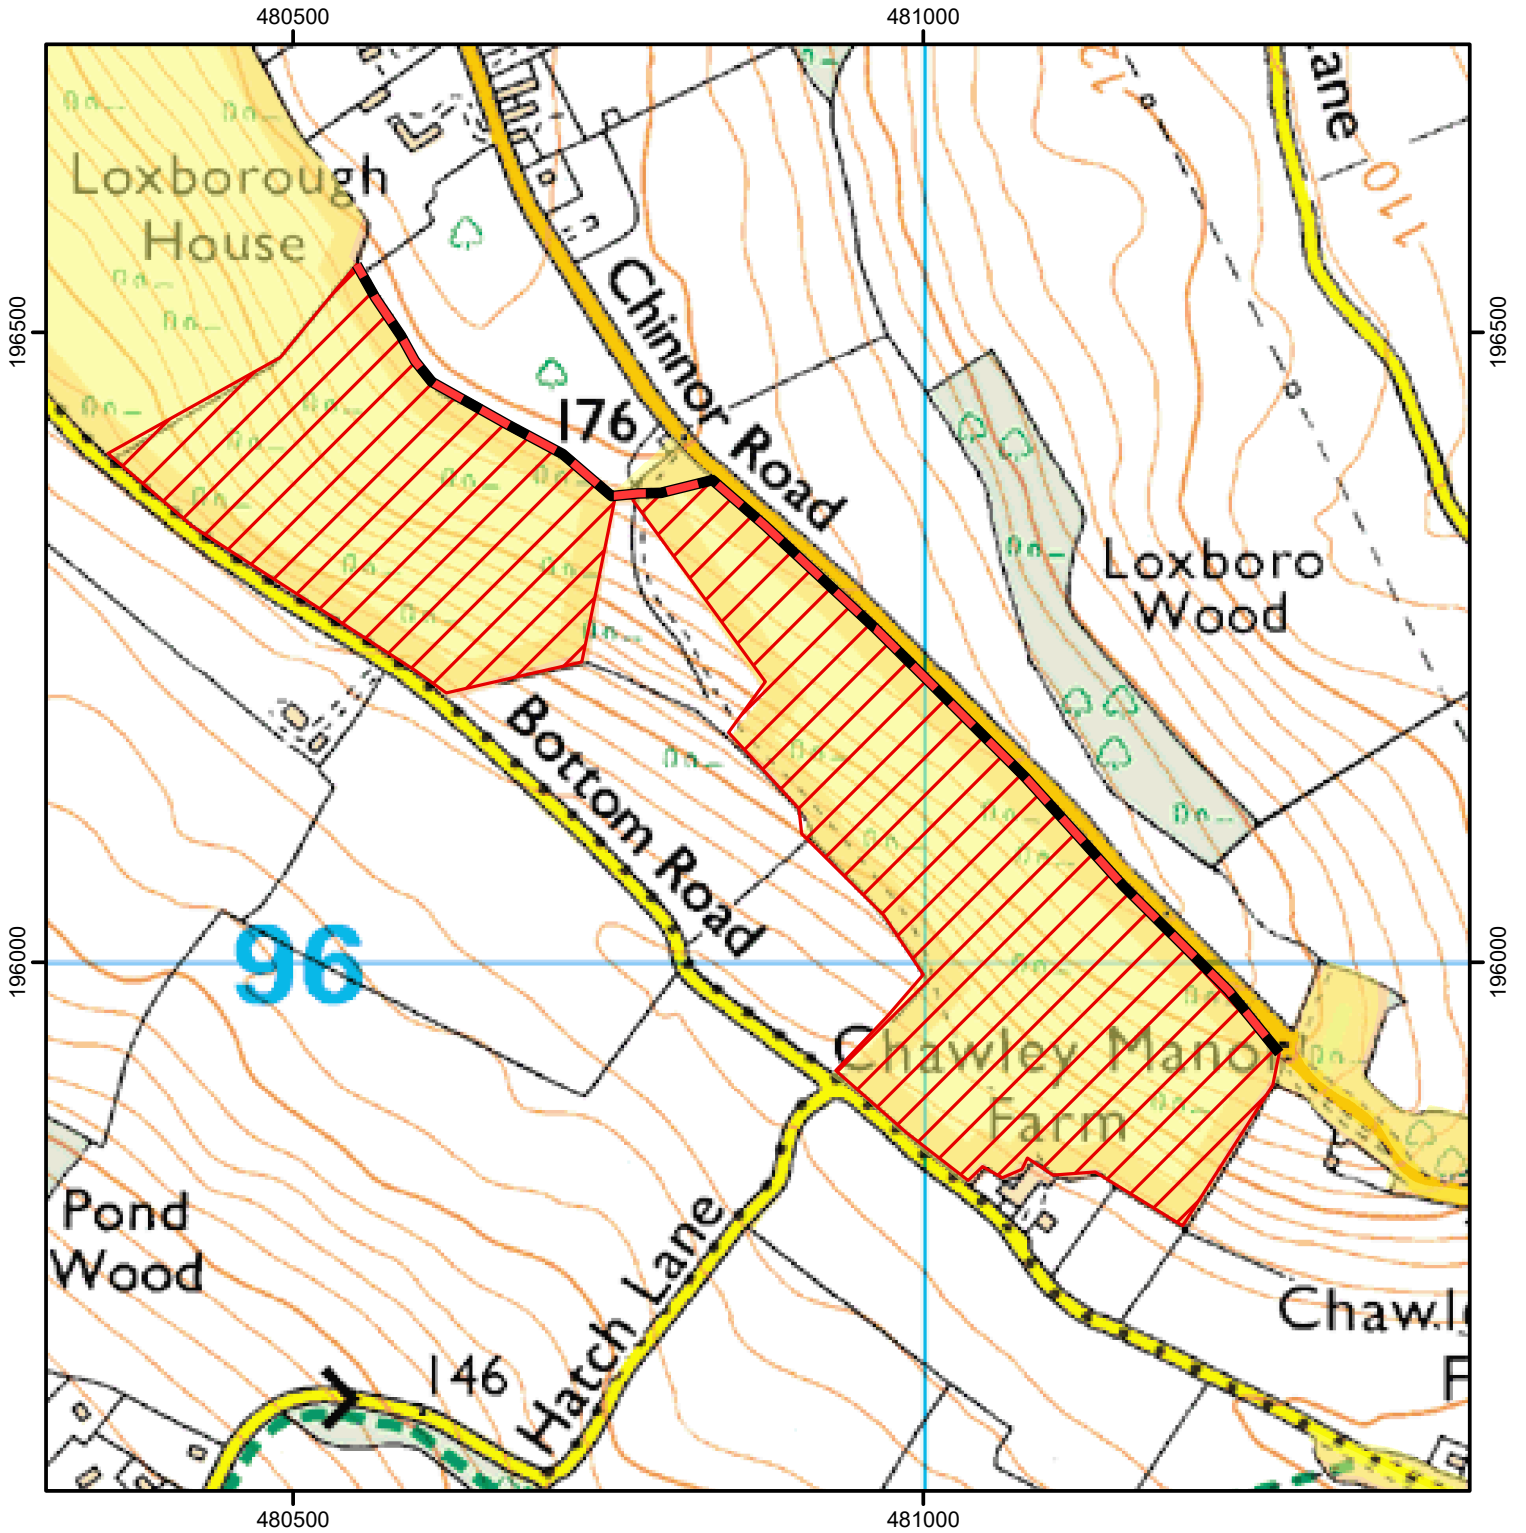

CROW Open Access: Consultation on restriction

Consultation end date: 30th September 2021

Case Numbers: 2006040177, 2006070033 and 2012026254

This does not affect Public Rights of Way

© Crown Copyright and database right 2016.
Ordnance Survey 100022021

 CROW Consultation

 CROW Access Land

For more information call the Open Access Contact Centre on 0300 060 2091
or visit our website at www.gov.uk/right-of-way-open-access-land/use-your-right-to-roam