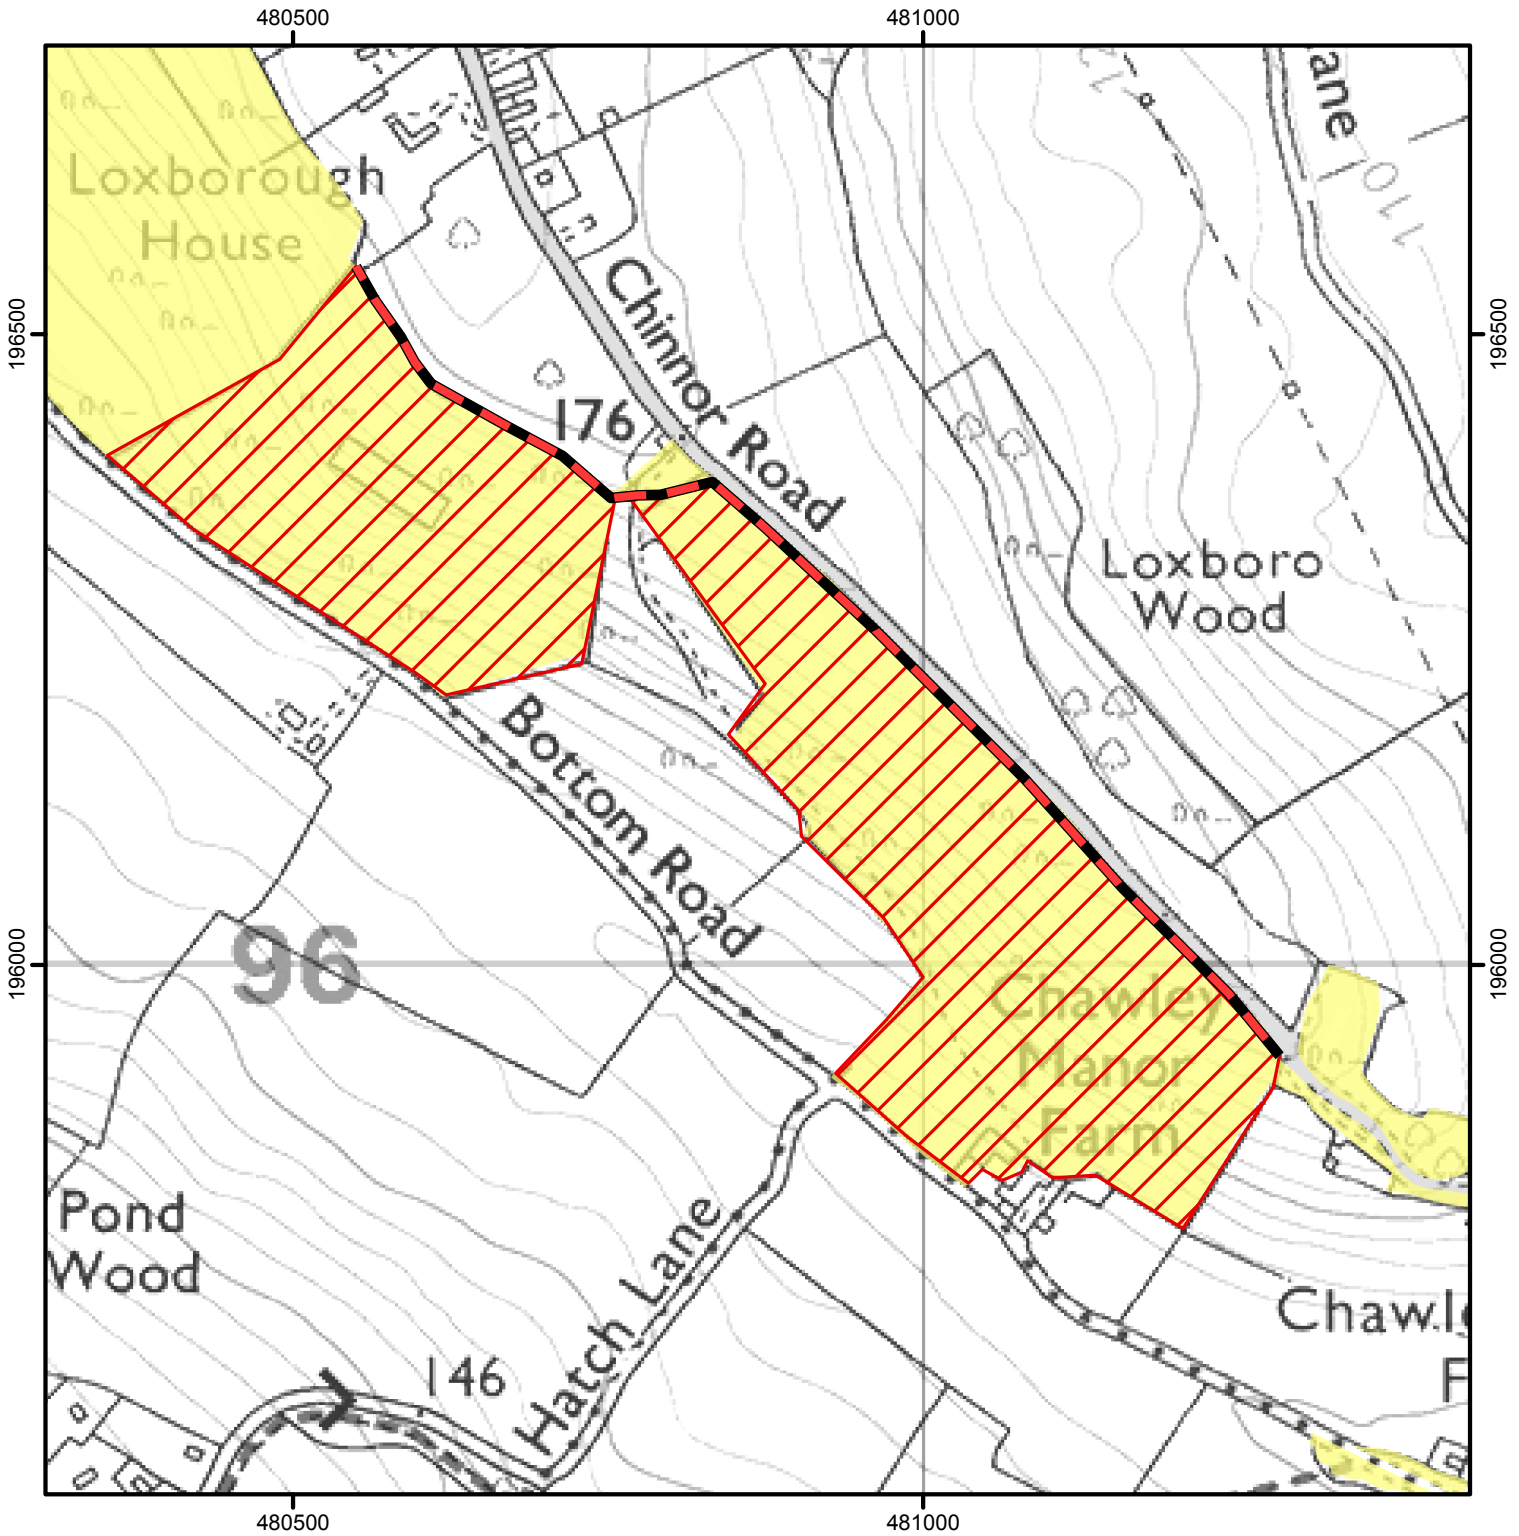

CROW Open Access: Consultation on restriction

This does not affect Public Rights of Way

Consultation start date: 5th December 2016

Consultation end date : 12th January 2016

Case Numbers: 2006040177, 2006070033, 2012026254

0 125 250 M

© Crown Copyright and database right 2016.
Ordnance Survey 100022021

CROW Consultation

CROW Access Land

For more information call the Open Access Contact Centre on 0300 060 2091
or visit our website at www.gov.uk/right-of-way-open-access-land/use-your-right-to-roam