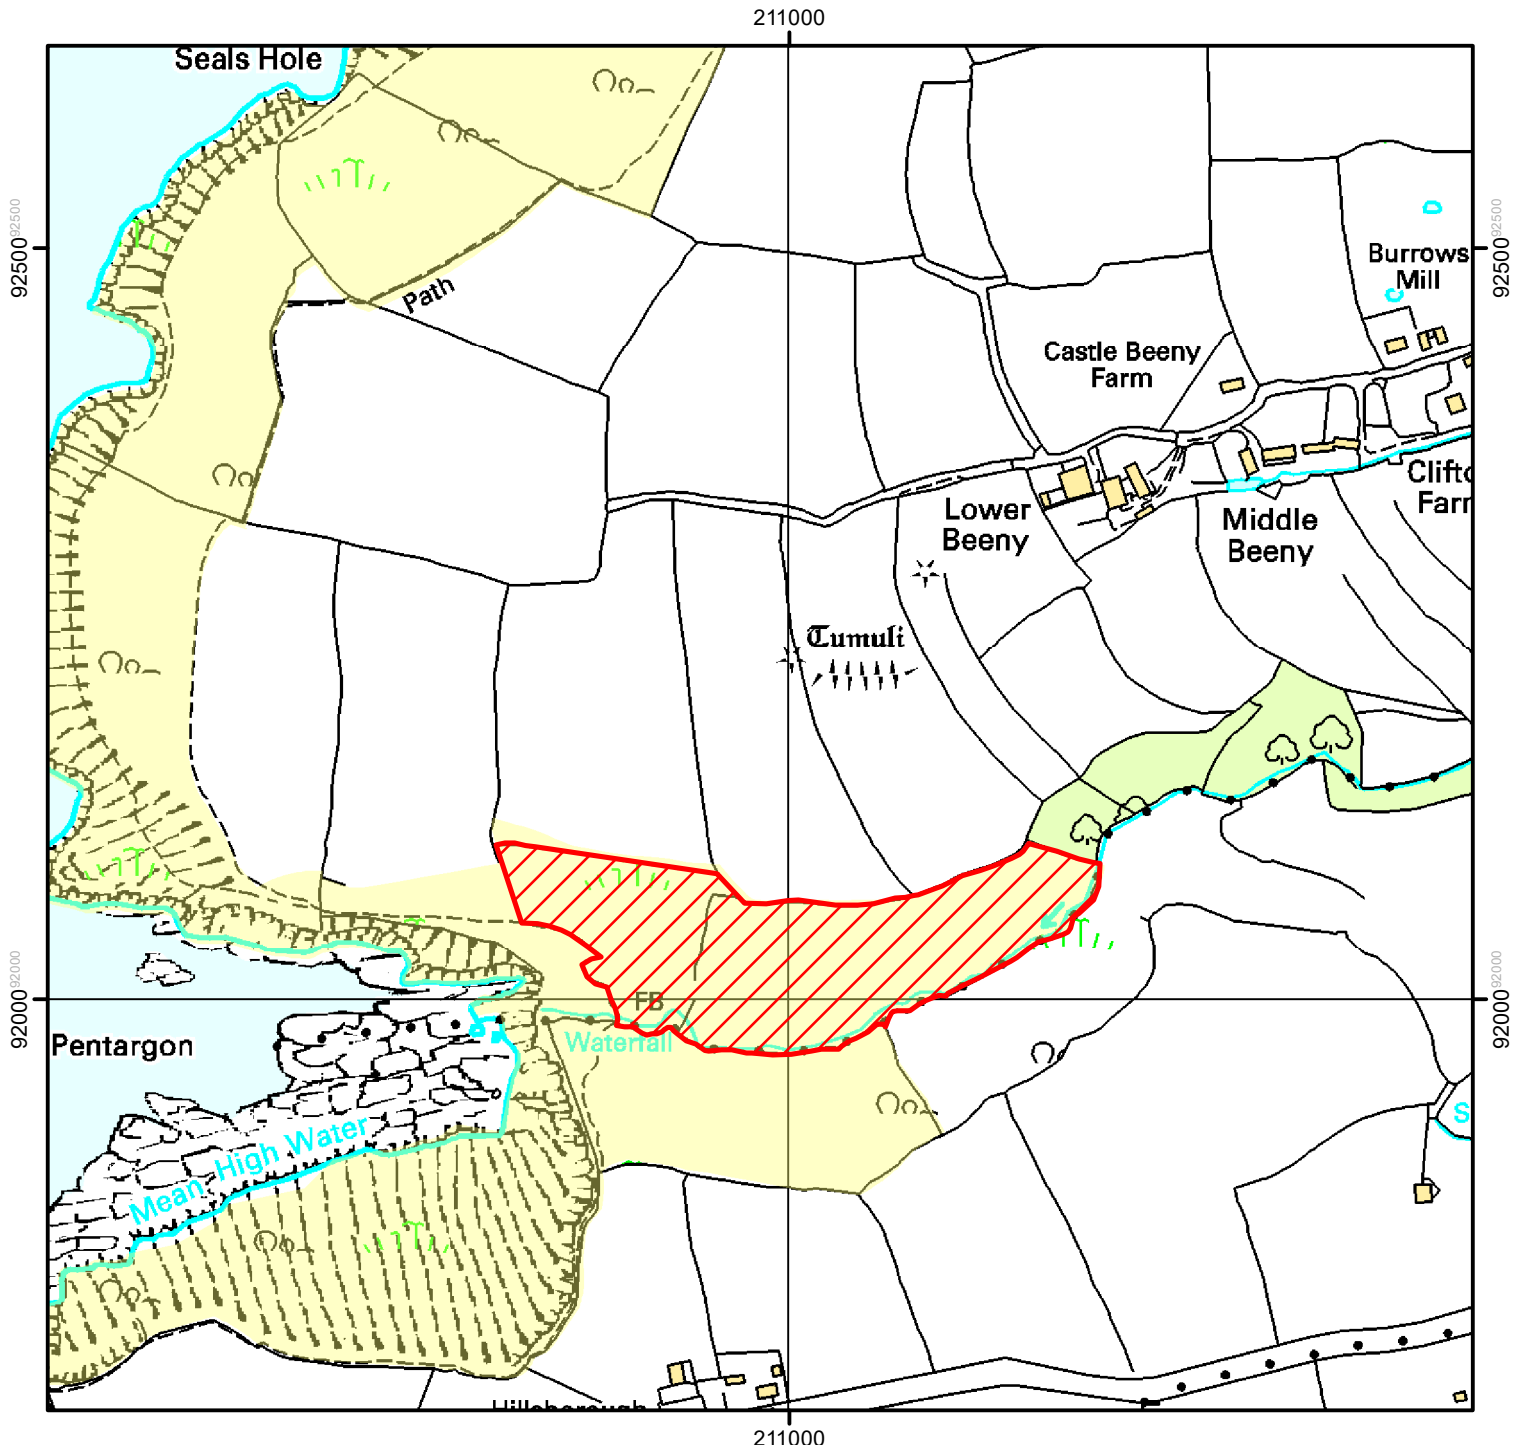

# CROW Open Access: Consultation on review of restriction.

This does not affect Public Rights of Way

Consultation start date: 23 June 2021

Consultation end date : 20 July 2021

Case Number: 2016058166

For more information call the Open Access Contact Centre on 0300 060 2091  
or visit our website at [www.gov.uk/right-of-way-open-access-land/use-your-right-to-roam](http://www.gov.uk/right-of-way-open-access-land/use-your-right-to-roam)