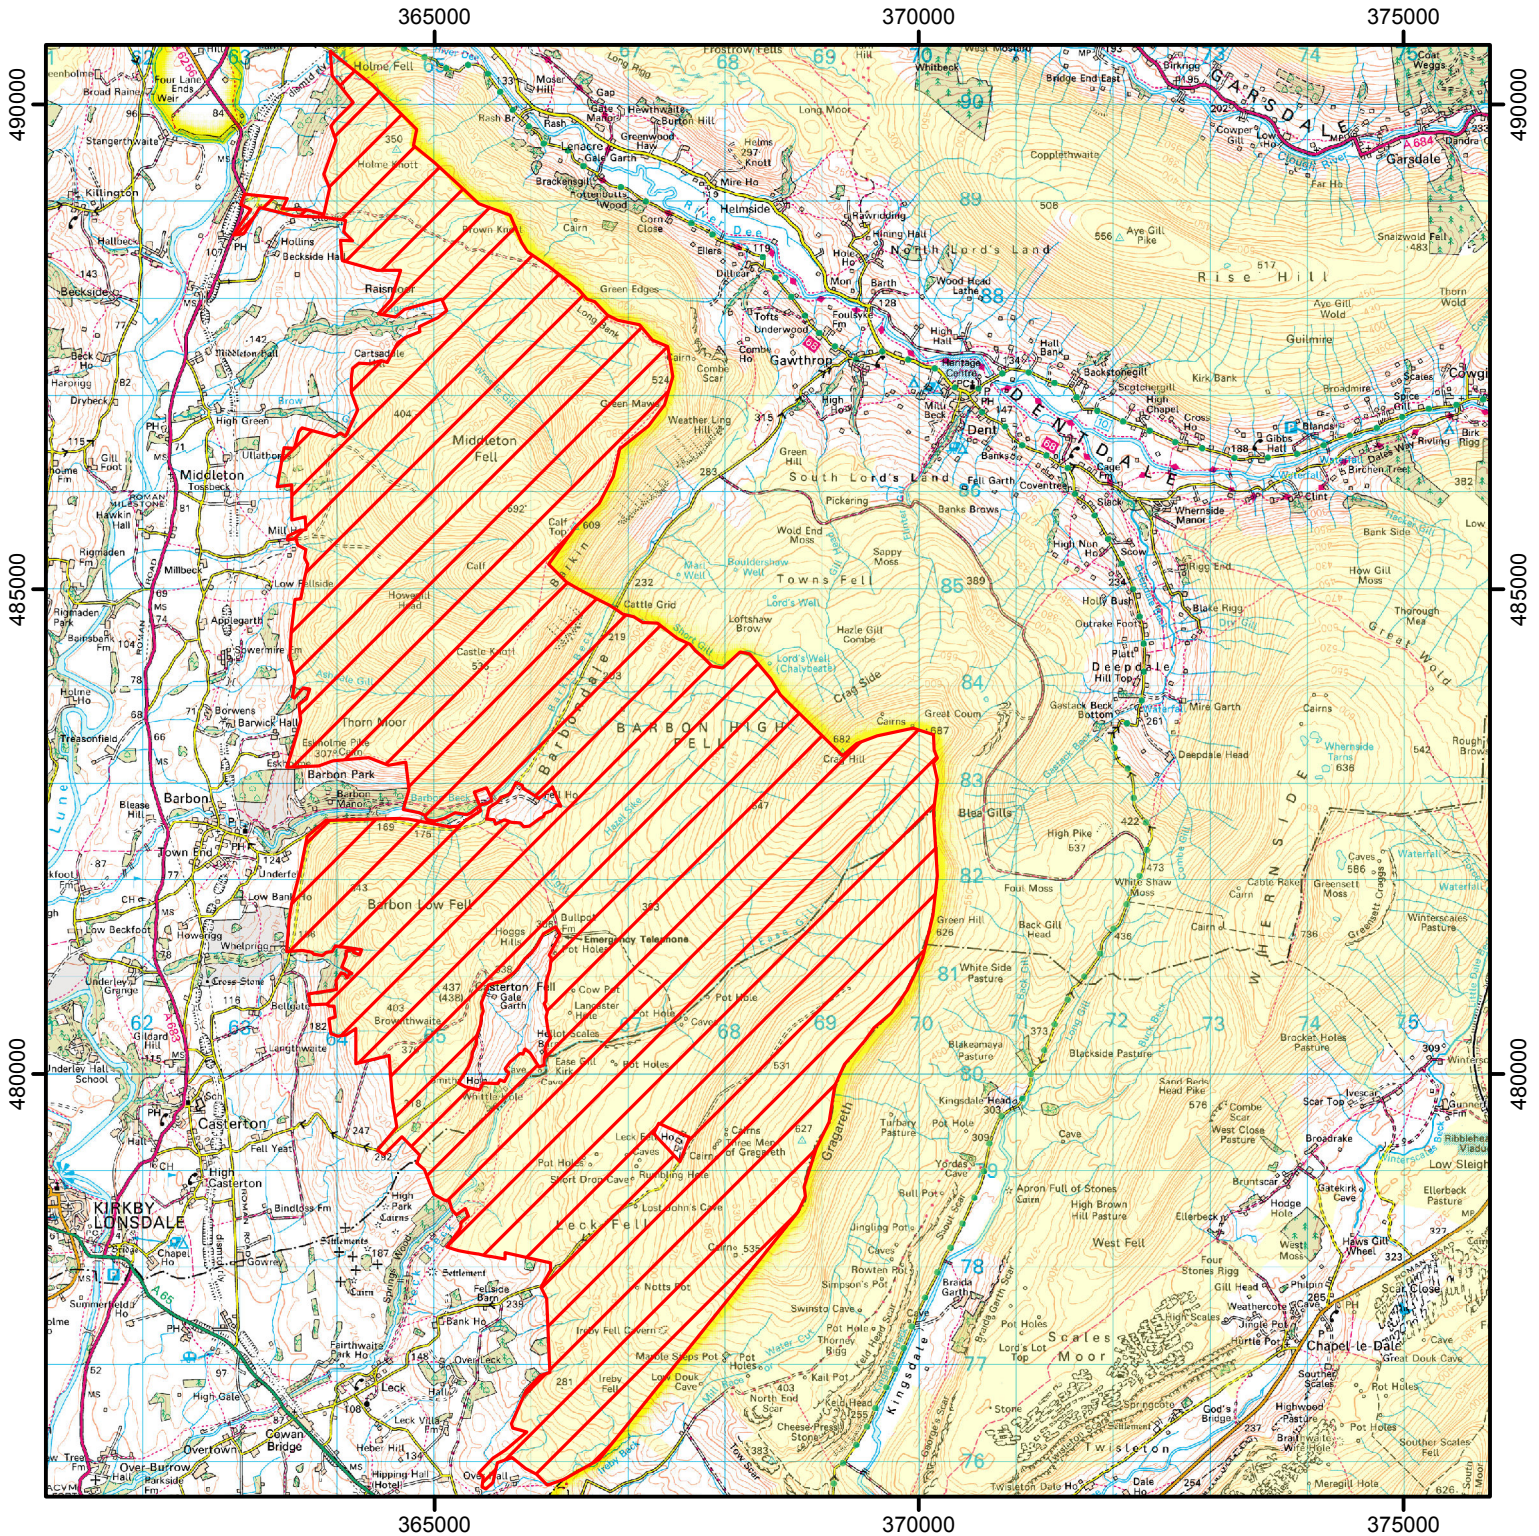

NATURAL
ENGLAND

CROW Open Access: Consultation on restriction

This does not affect Public Rights of Way

Consultation start date: 30th January 2017

Consultation end date : 24th February 2017

Case Numbers: 2008050342

For more information call the Open Access Contact Centre on 0300 060 2091
or visit our website at www.gov.uk/right-of-way-open-access-land/use-your-right-to-roam