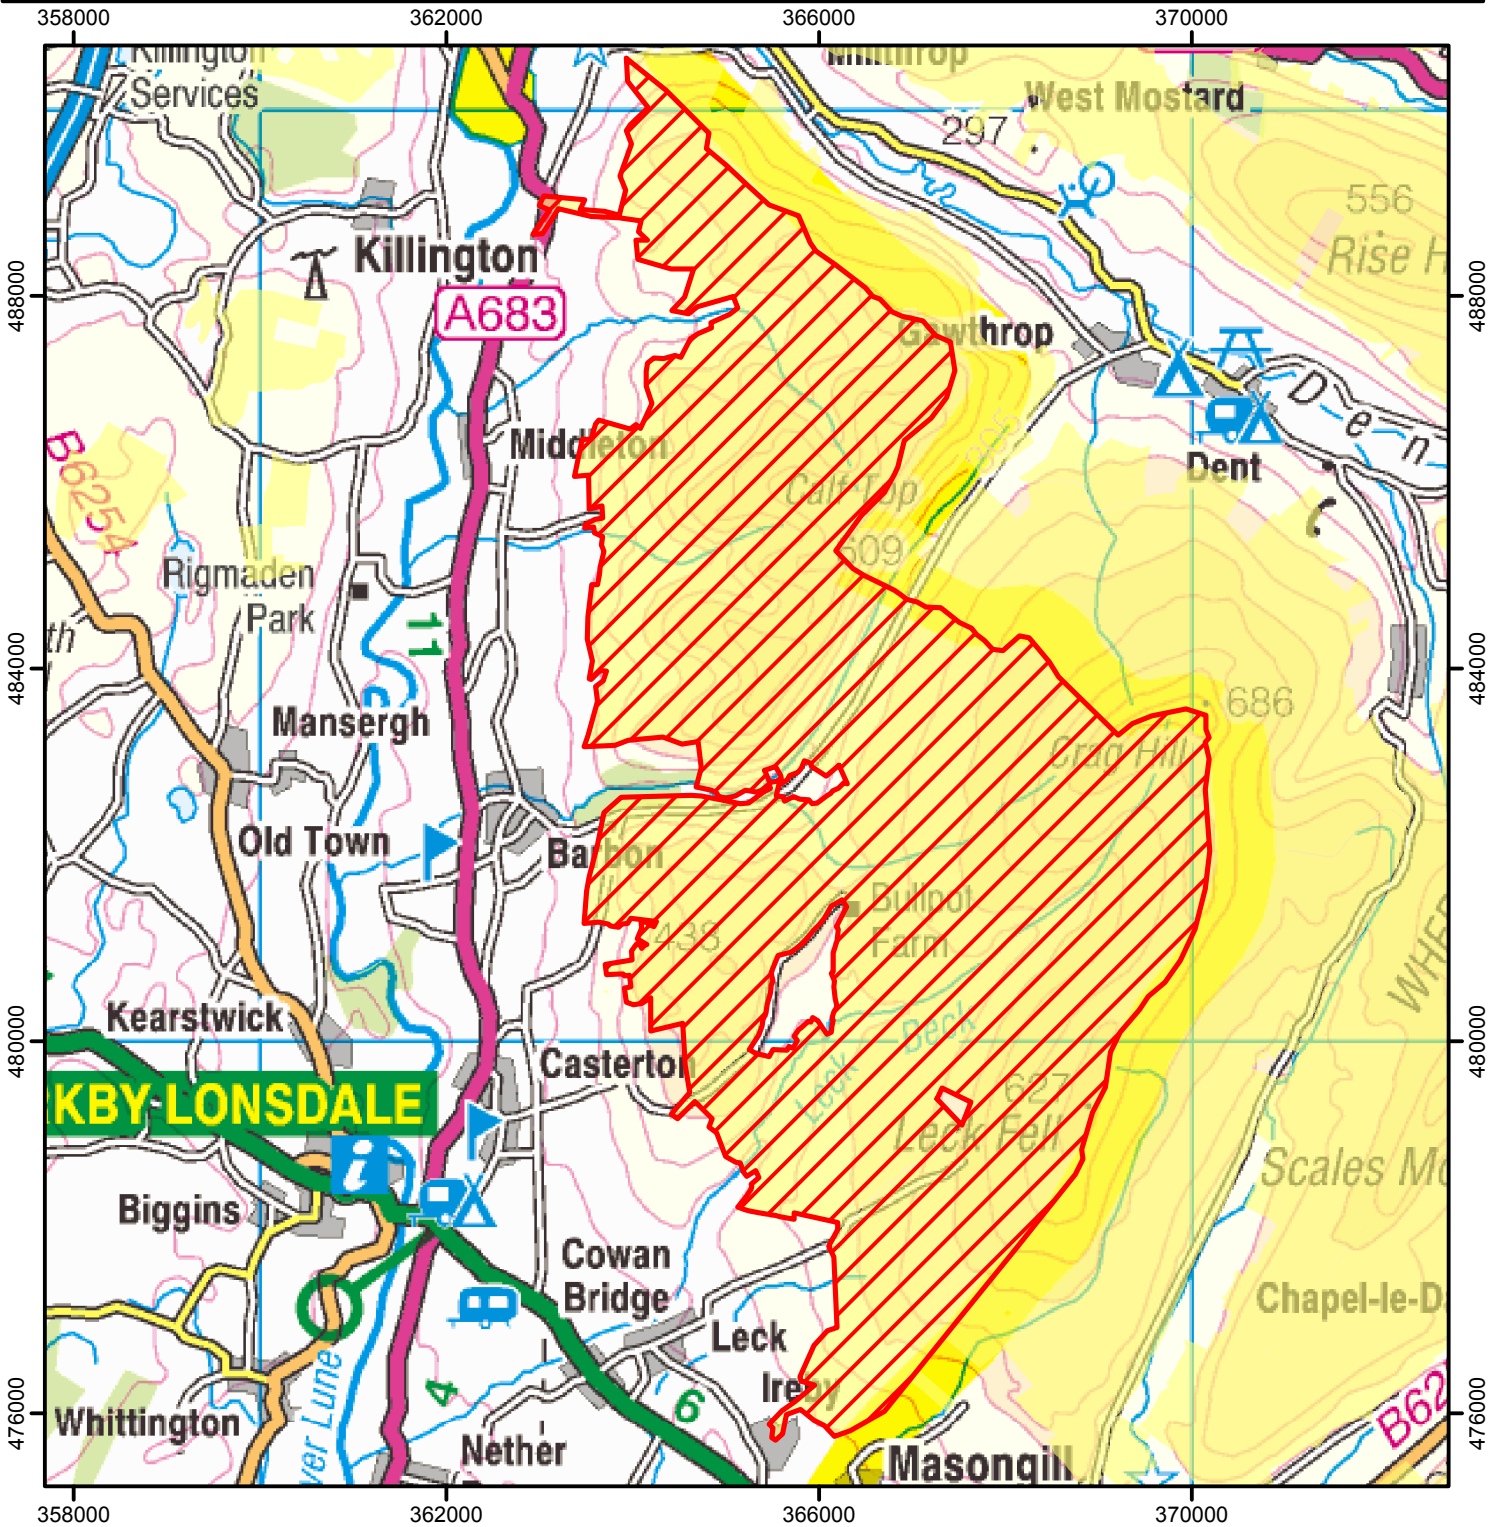

# FIRE RISK!

The open access land shown hatched on the map below is temporarily closed for the purpose of fire prevention.

Closed until further notice.

(This does not affect Public Rights of Way)

Case Number: 2008050342

0 3,000 6,000 Metres

© Crown Copyright and database right 2017. Ordnance Survey 100022021

 Restricted Open Access Land

 Open Access Land

For more information call the Open Access Contact Centre on 0300 060 2091 or visit our website at [www.gov.uk/right-of-way-open-access-land/use-your-right-to-roam](http://www.gov.uk/right-of-way-open-access-land/use-your-right-to-roam)