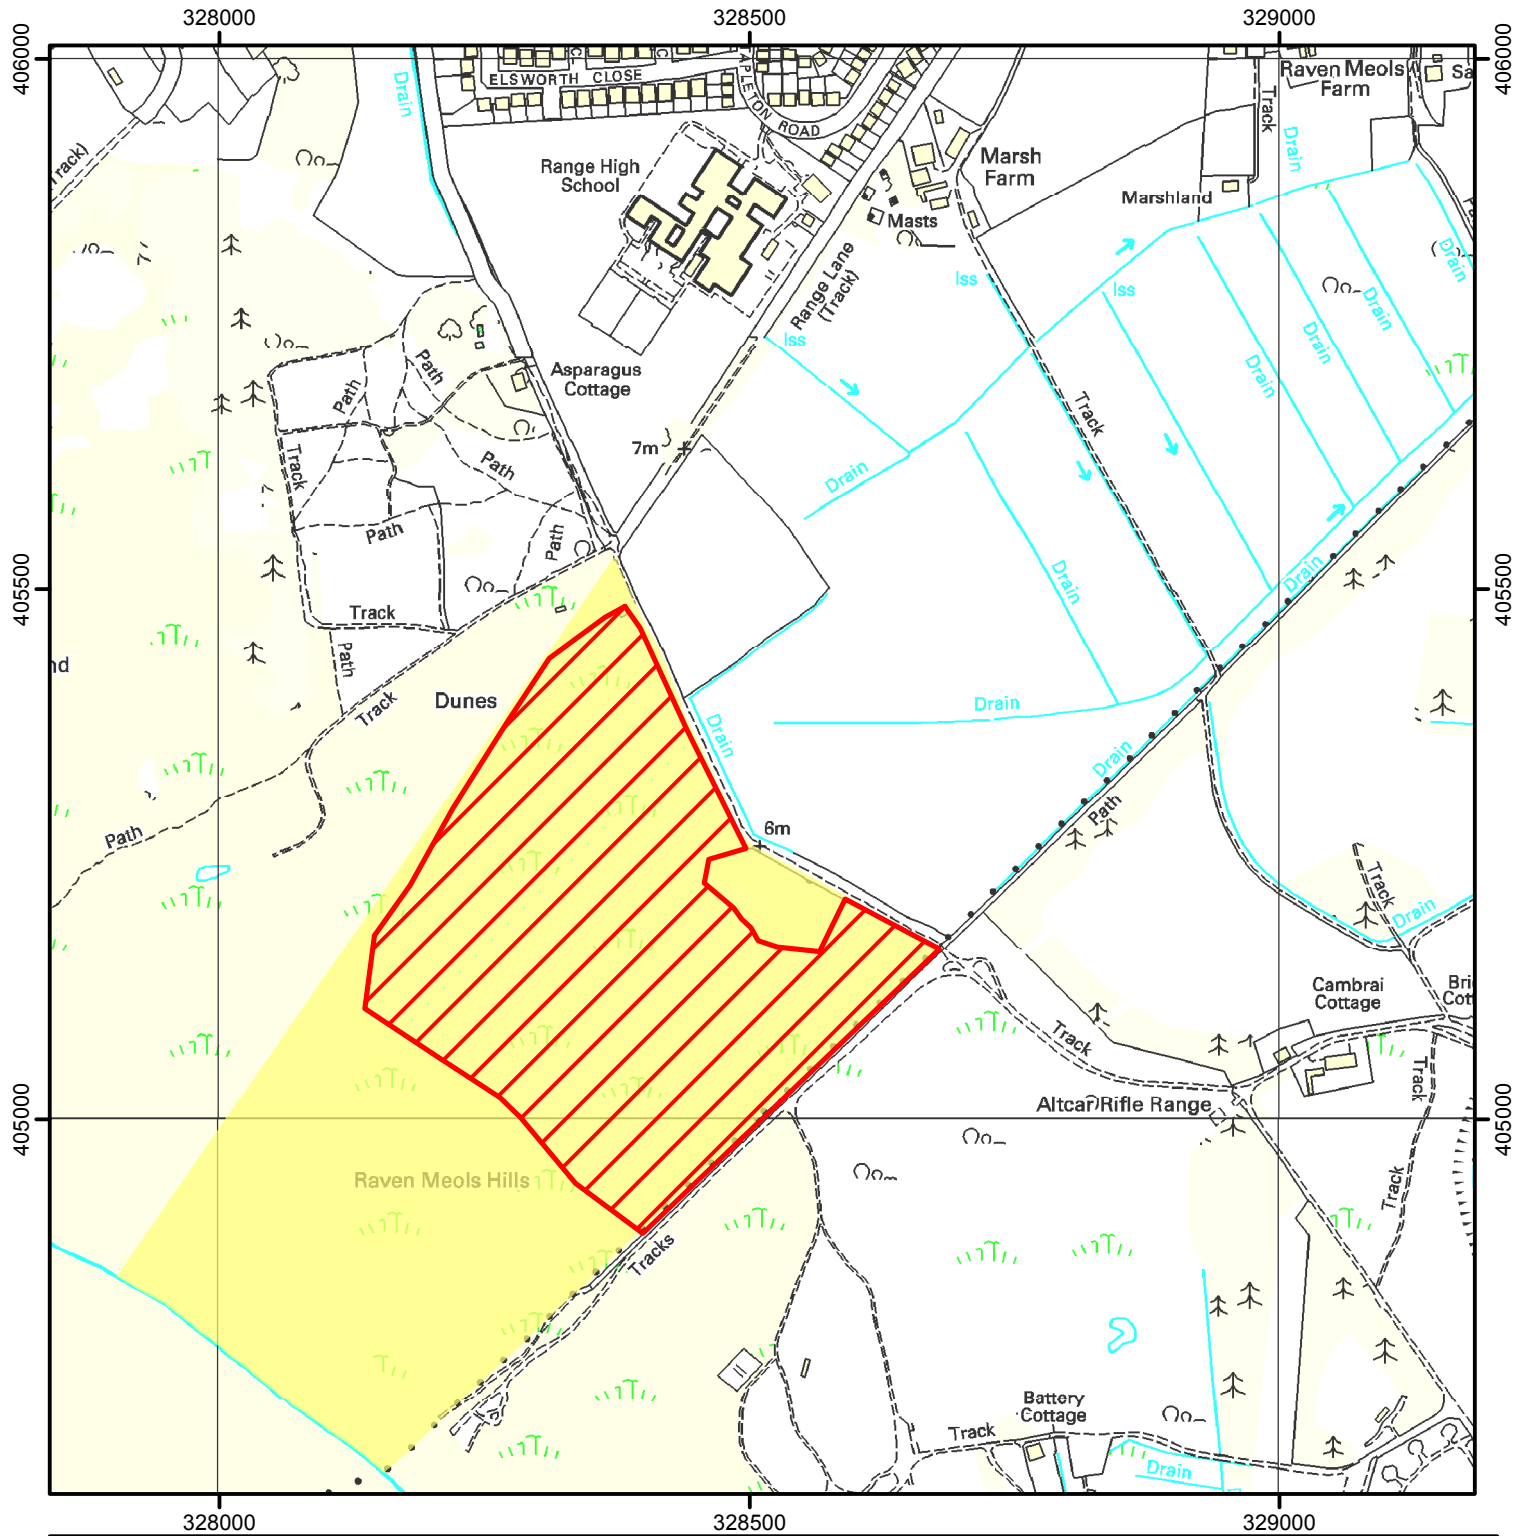

CROW Open Access: Consultation on restriction

This does not affect Public Rights of Way

Consultation start date: 21 October 2016

Consultation end date : 02 December 2016

Case Numbers: 201308690 & 2014017039

0 250 500 Metres

© Crown Copyright and database right 2016. Ordnance Survey 100022021

 CROW Consultation

 CROW Access Land

For more information call the Open Access Contact Centre on 0300 060 2091 or visit our website at www.gov.uk/right-of-way-open-access-land/use-your-right-to-roam