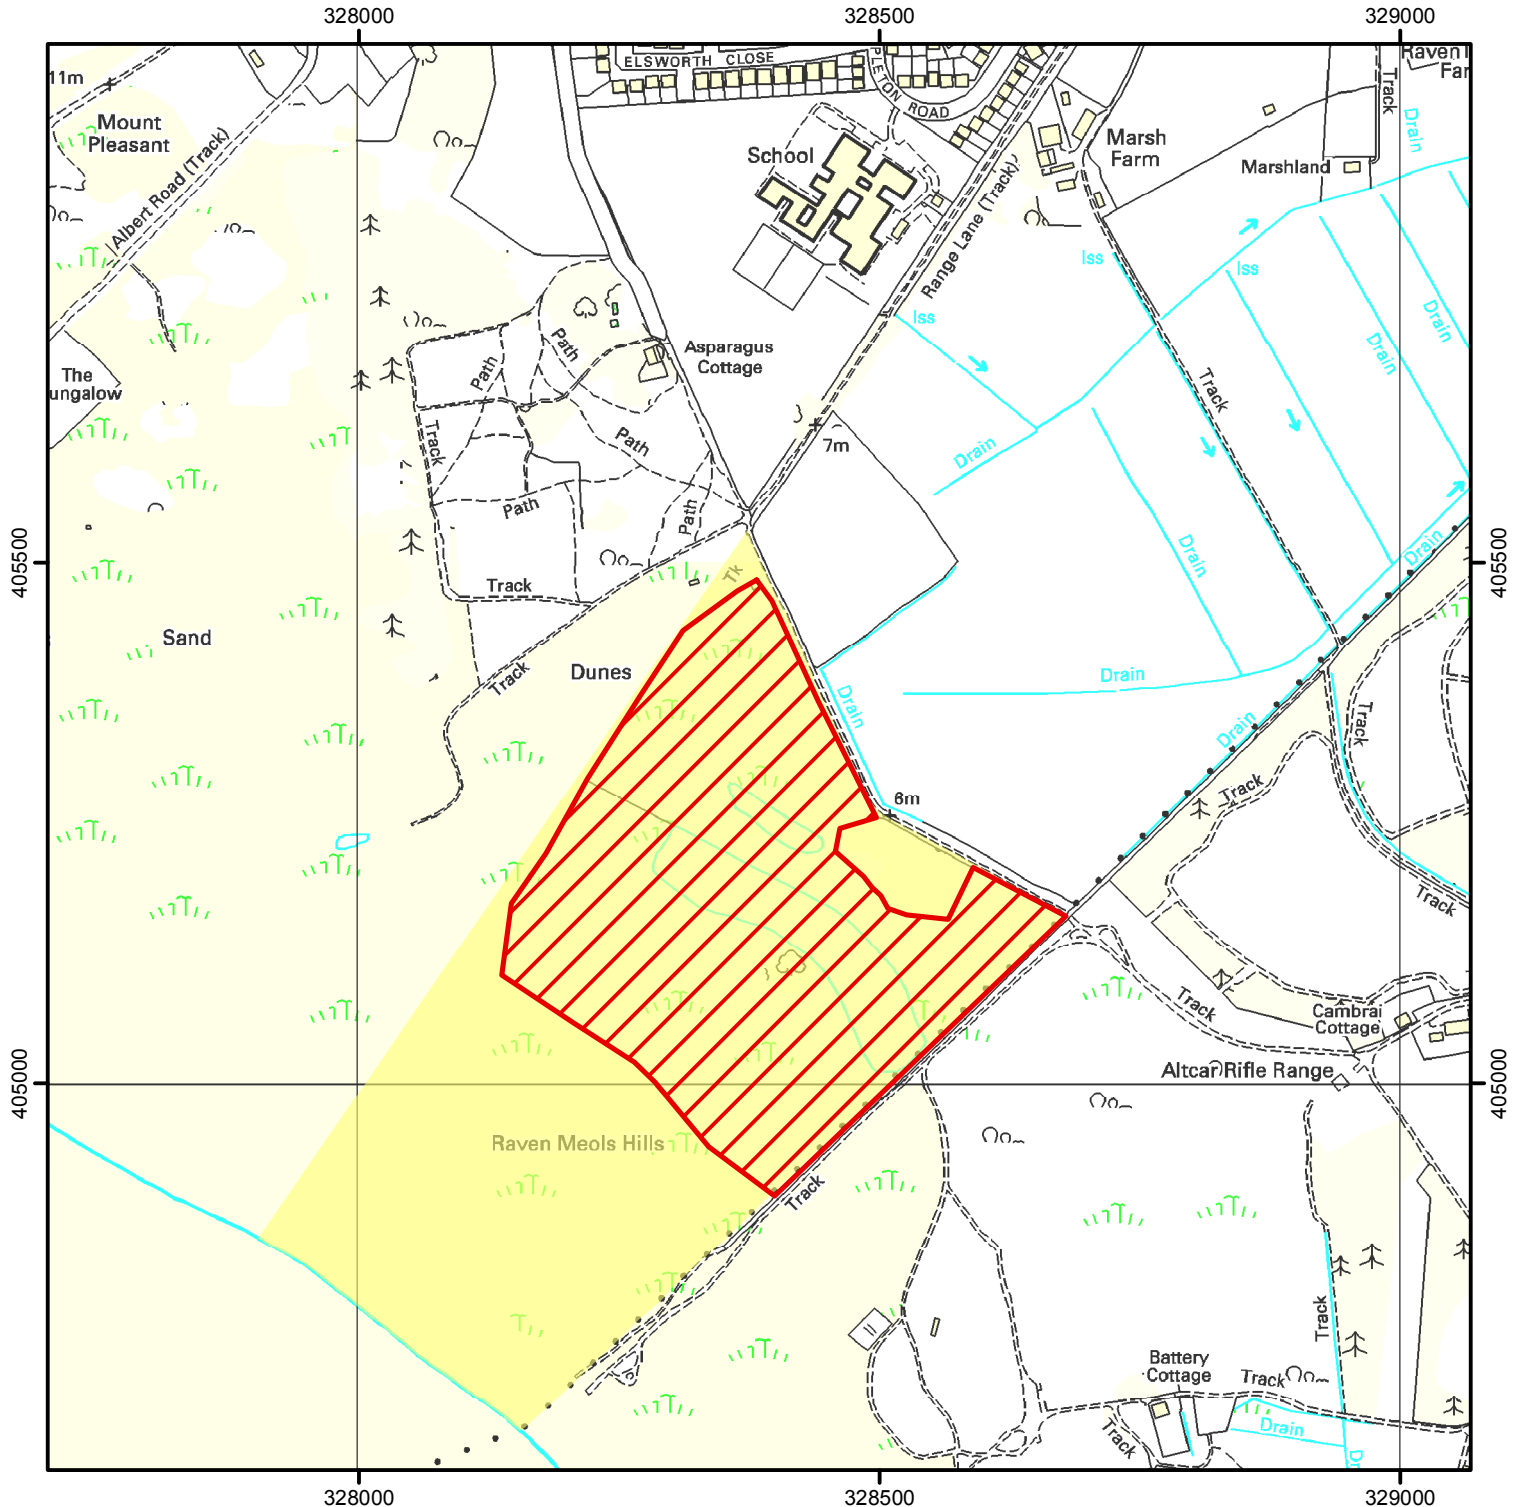

NATURAL ENGLAND

NO DOGS

People with dogs are excluded from the land hatched below at all times to protect sensitive wildlife. This does not affect Public Rights of Way.

From 01 January to 31 December each year until 31 December 2022

Case number 2014017039

© Crown Copyright and database right 2013. All rights reserved.
Ordnance Survey Licence number 100022021.

Open Access Land

Restricted Open Access Land

For more information call the Open Access Contact Centre on 0300 060 2091
or visit our website at www.gov.uk/right-of-way-open-access-land/use-your-right-to-roam