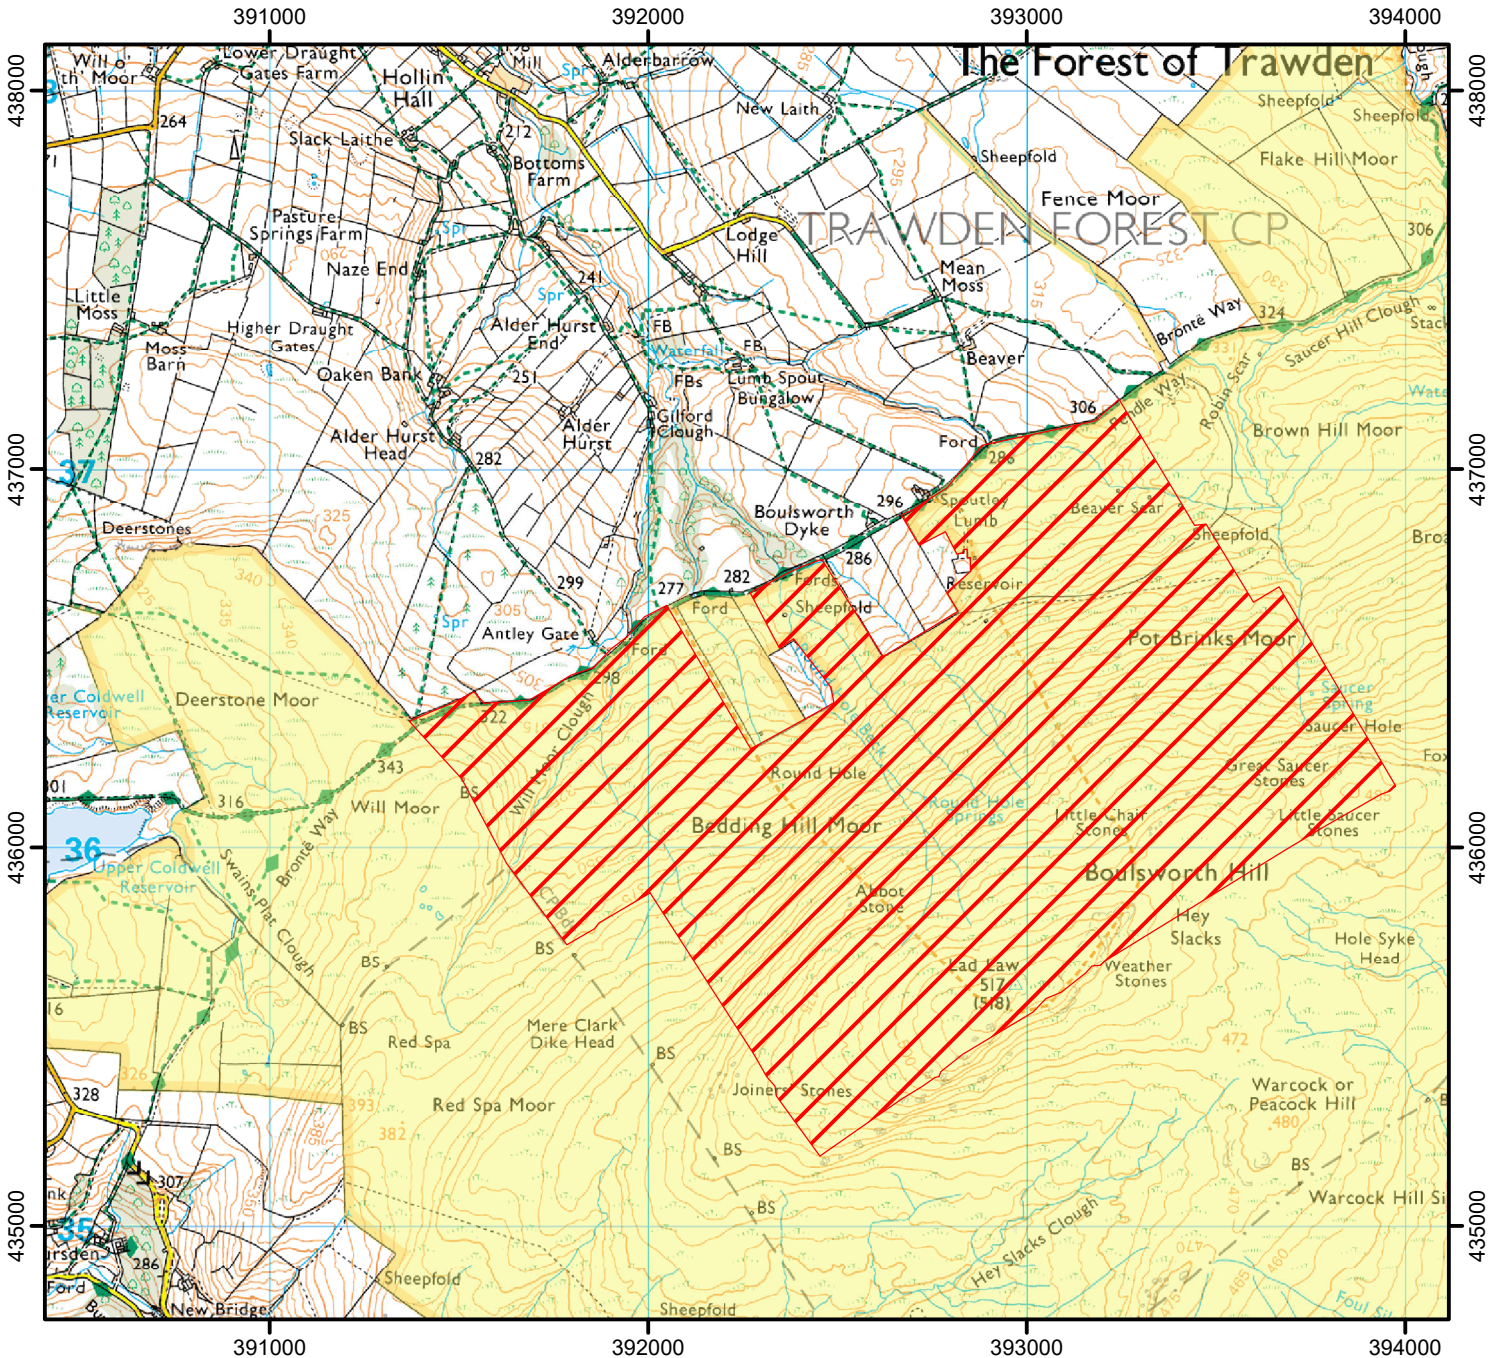

CROW open access: Consultation on review of restriction

Please see accompanying notice.

This does not affect Public Rights of Way.

Consultation ends 15th March 2024

Case Number: 2009020075

-  CROW Consultation
-  CROW Access Land

For more information call the Open Access Contact Centre on 0300 060 2091
or visit our website at www.gov.uk/right-of-way-open-access-land/use-your-right-to-roam