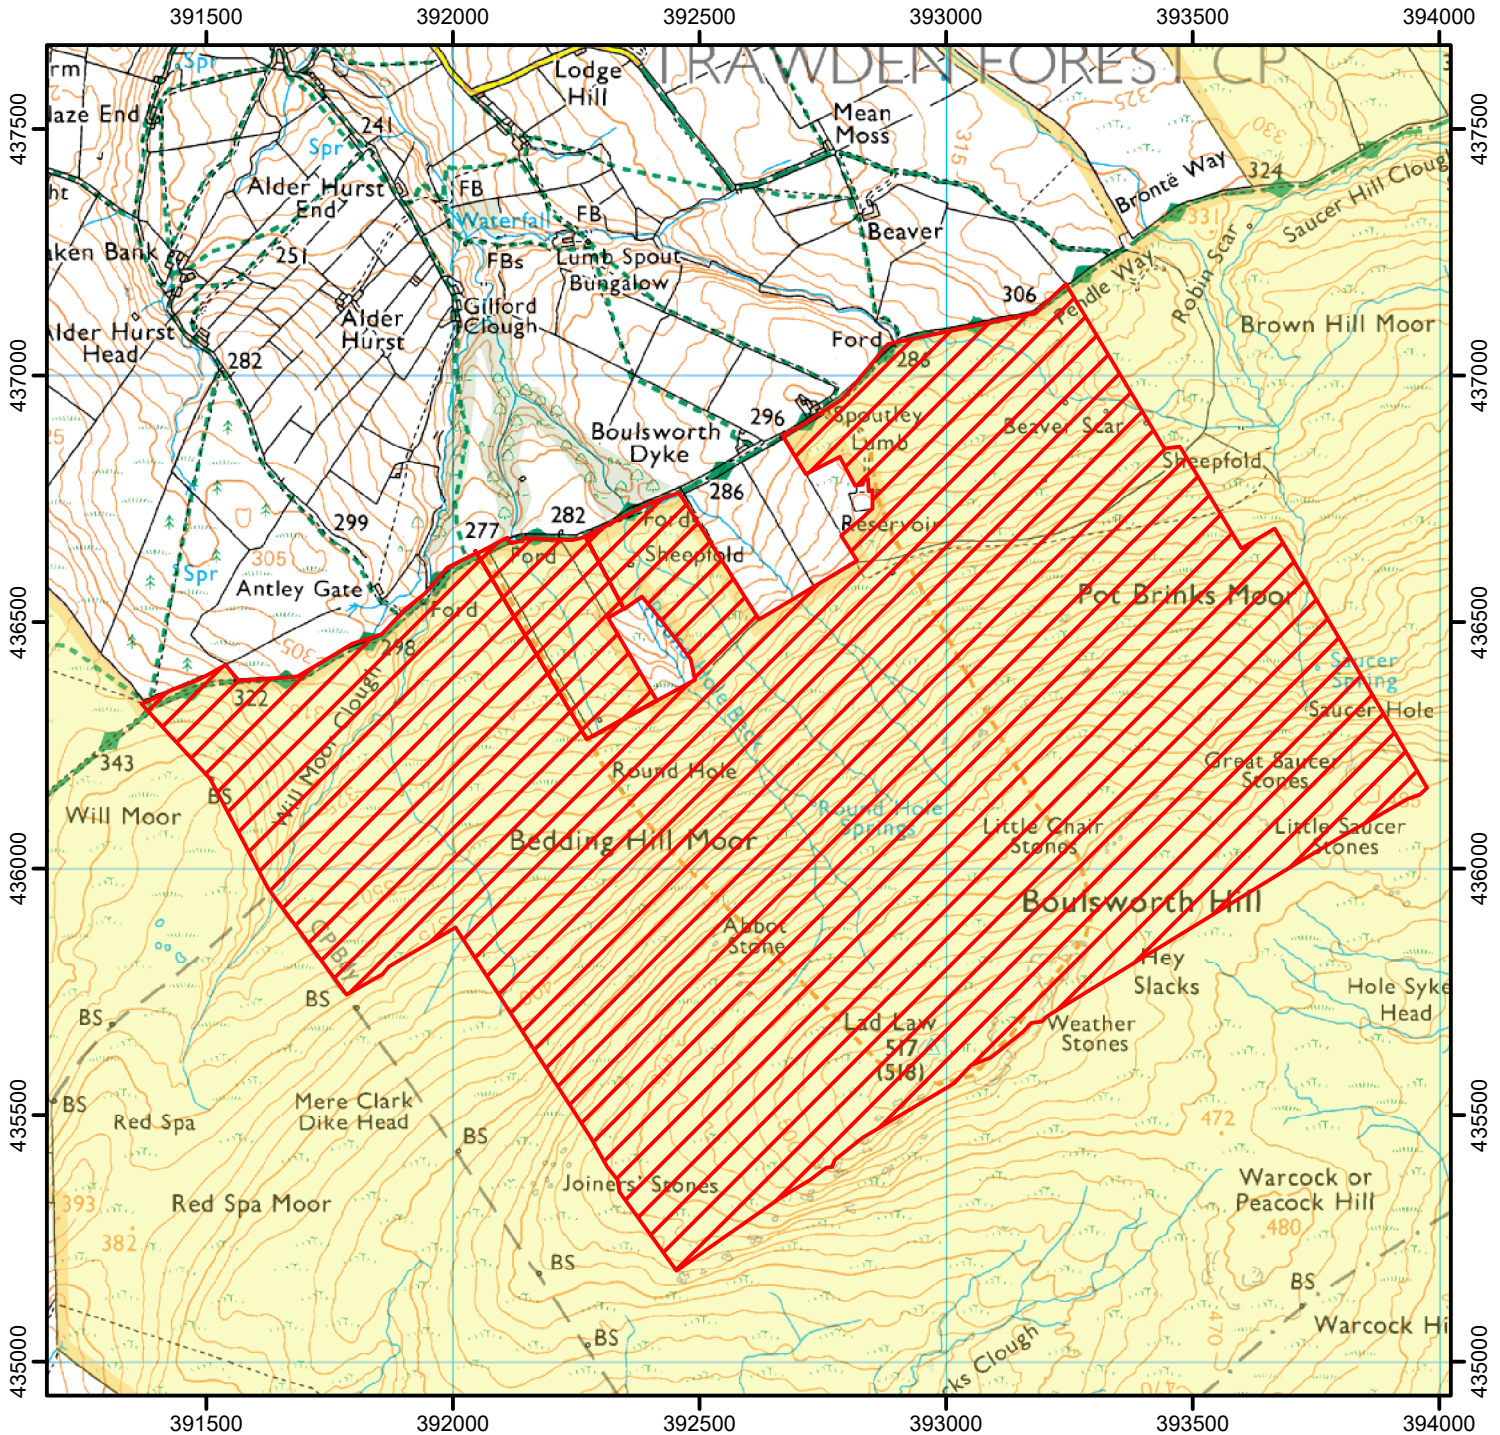

NATURAL
ENGLAND

DOGS MUST BE ON A SHORT LEAD

To avoid disturbance to game birds, dogs must be kept on a short lead on the open access land shown hatched on the map below.

From 01 August to 10 December annually.

This does not affect public rights of way.

Case Numbers: 2009020073 & 2009020075

 Restricted Open Access Land
 Open Access Land

For more information call the Open Access Contact Centre on 0300 060 2091
or visit our website at www.gov.uk/right-of-way-open-access-land/use-your-right-to-roam