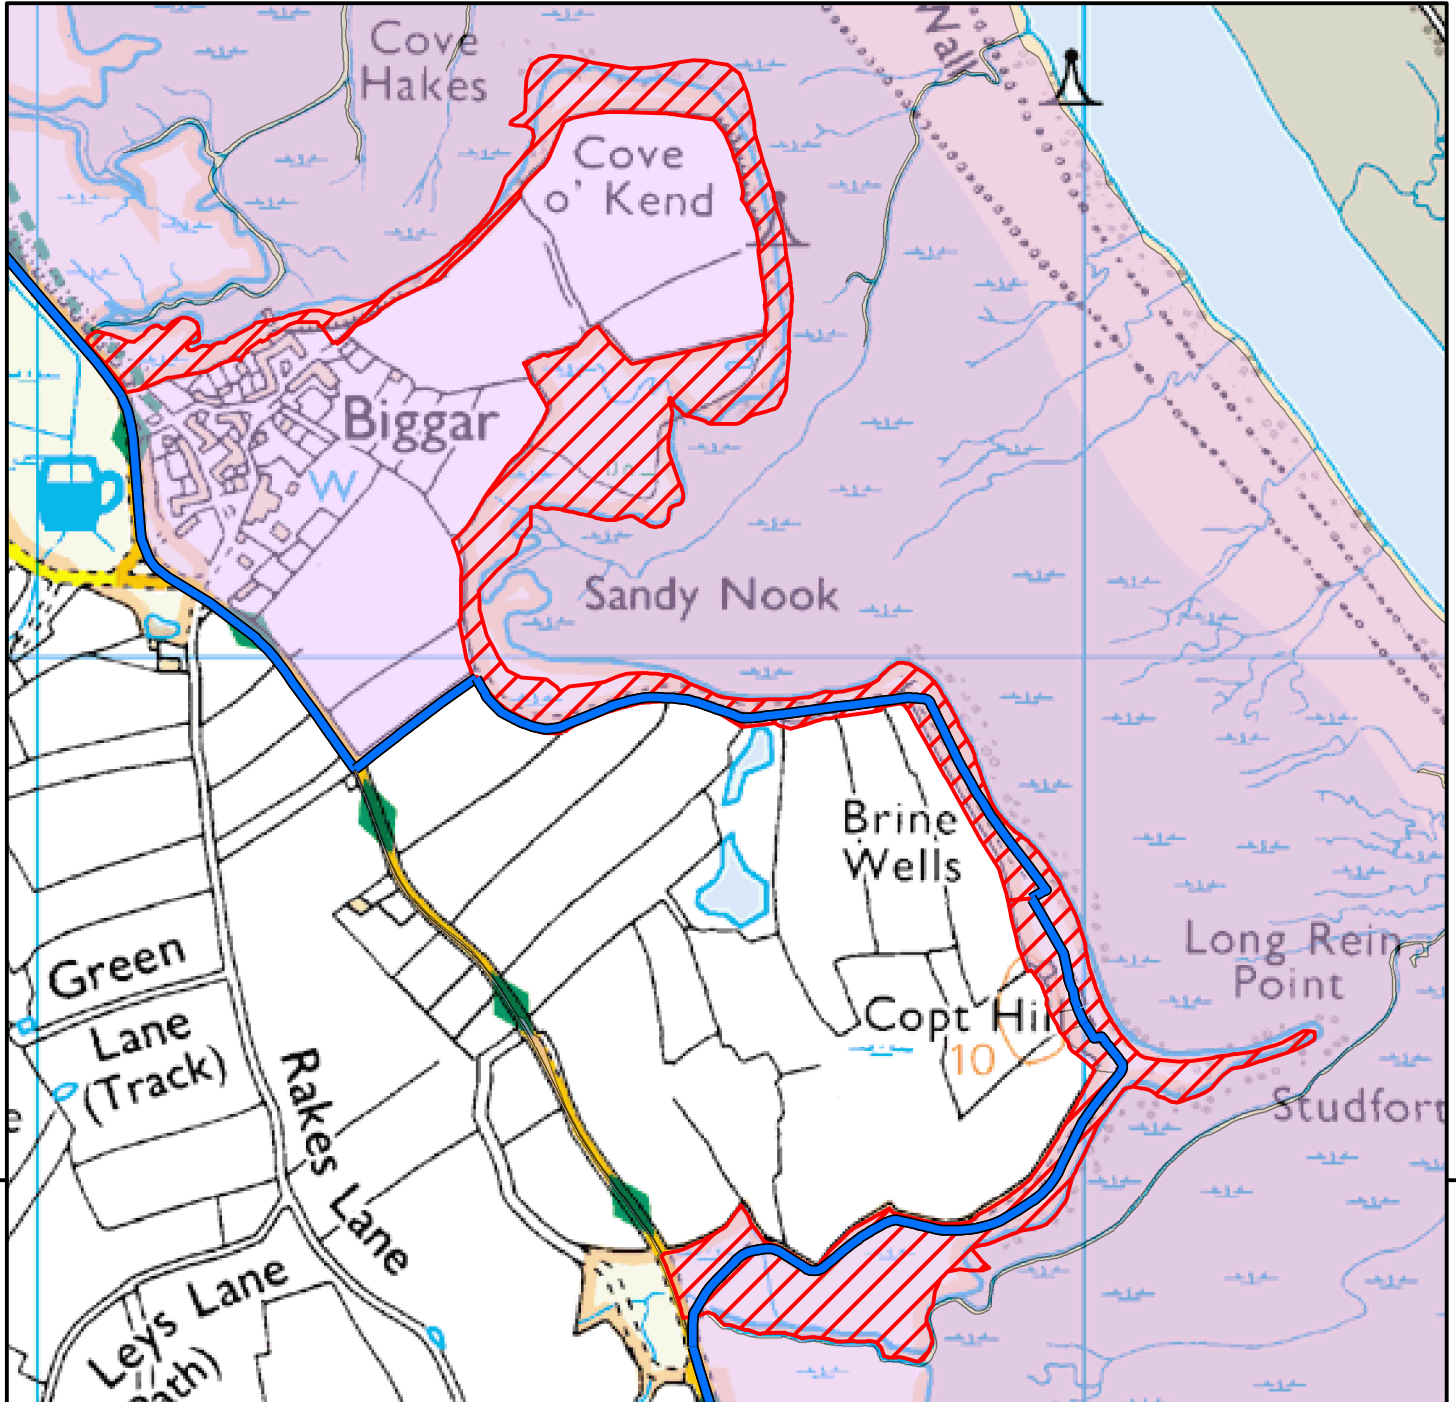

CROW Open Access: Consultation on review of restriction

Please see accompanying notice.

Consultation end date: 08 January 2025

Case number: 2017038358

0 150 300 Meters

© Crown Copyright and database right 2024.
Ordnance Survey 100022021

 King Charles III England Coast Path

 Coastal Margin Consultation

 Coastal Margin

For more information call the Open Access Contact Centre on 0300 060 2091
or visit our website at www.gov.uk/right-of-way-open-access-land/use-your-right-to-roam