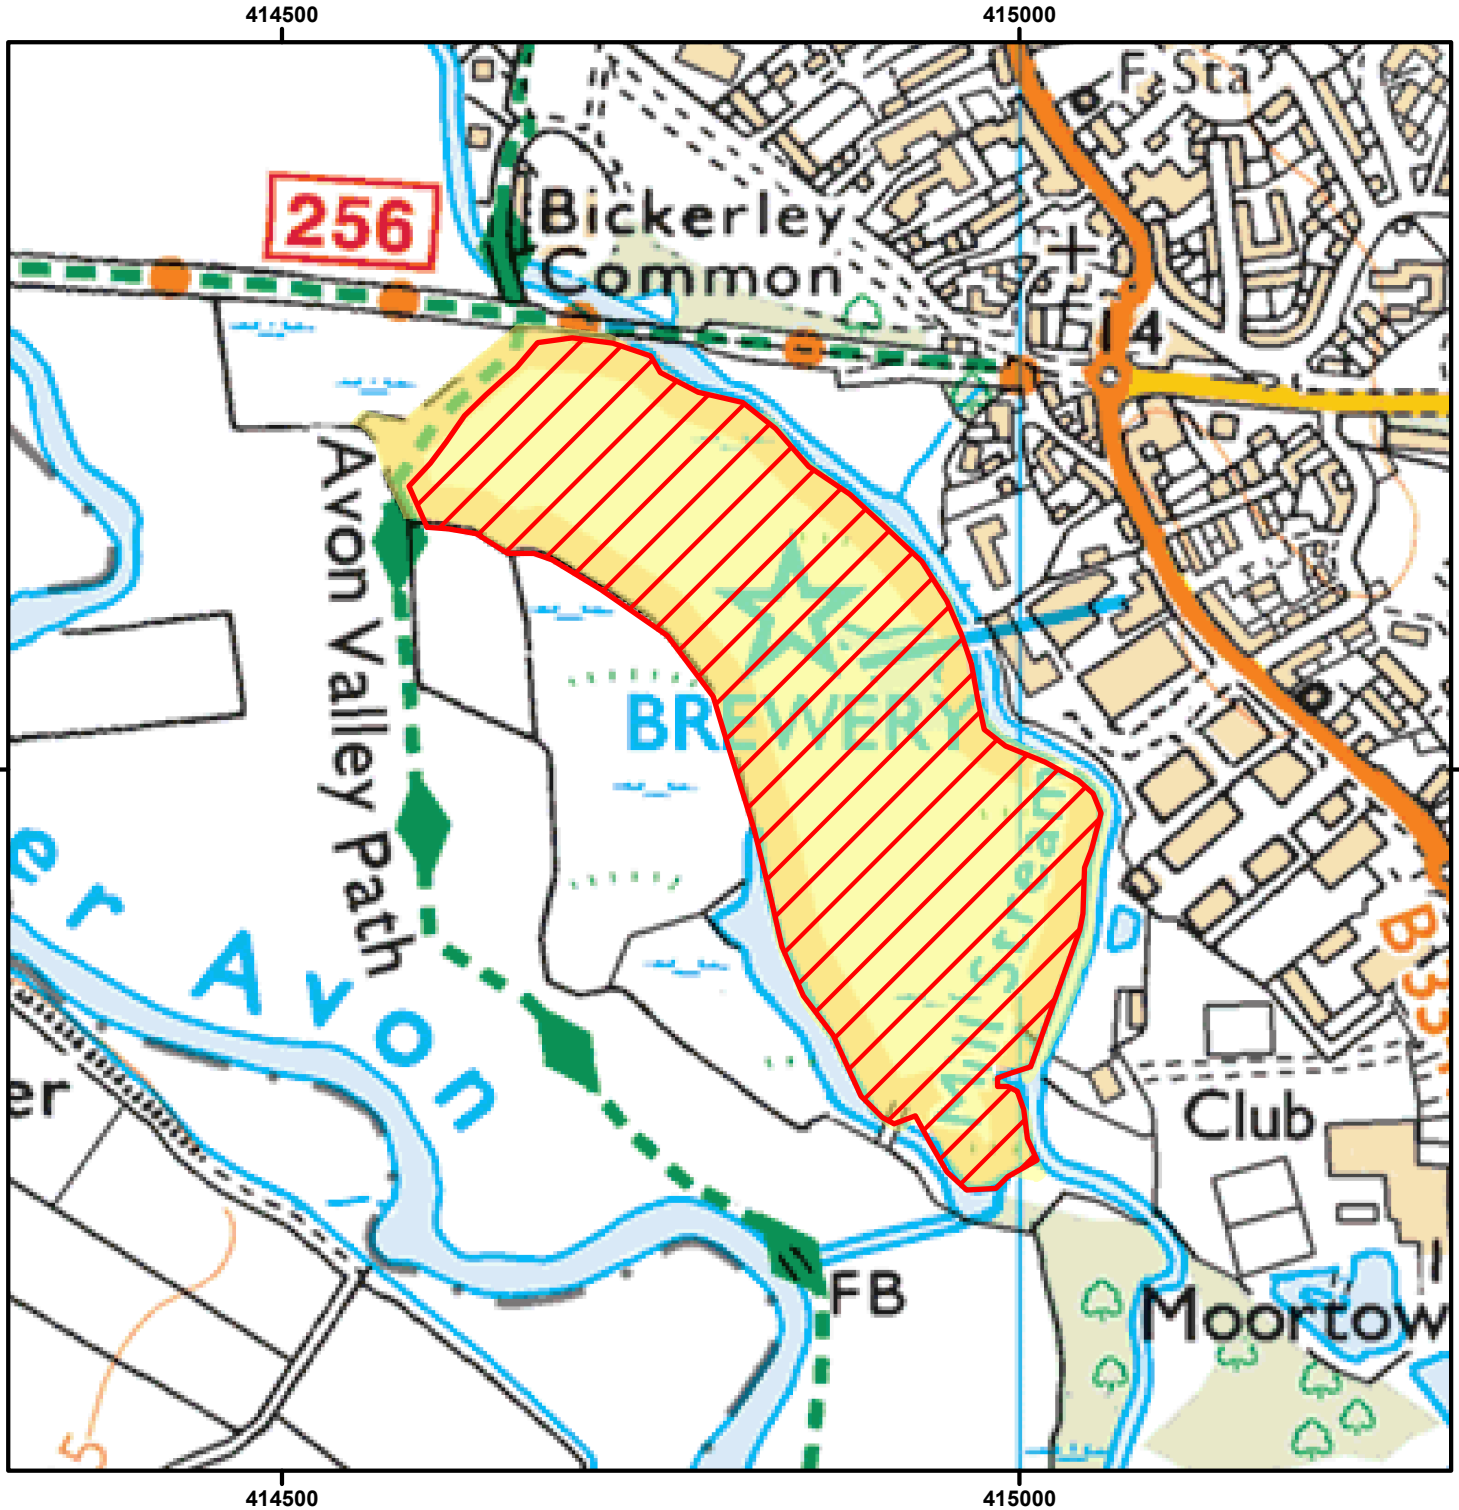

# CROW Open Access: Consultation on proposed restriction (please see accompanying notice)

NATURAL ENGLAND

Start date: 12/02/2020

End date: 20/03/2020

Case Number: 2007020060

0 100 200 Metres

© Crown Copyright and database right 2020. All rights reserved.  
Ordnance Survey Licence number 100022021.

-  Restricted Open Access Land
-  Open Access Land