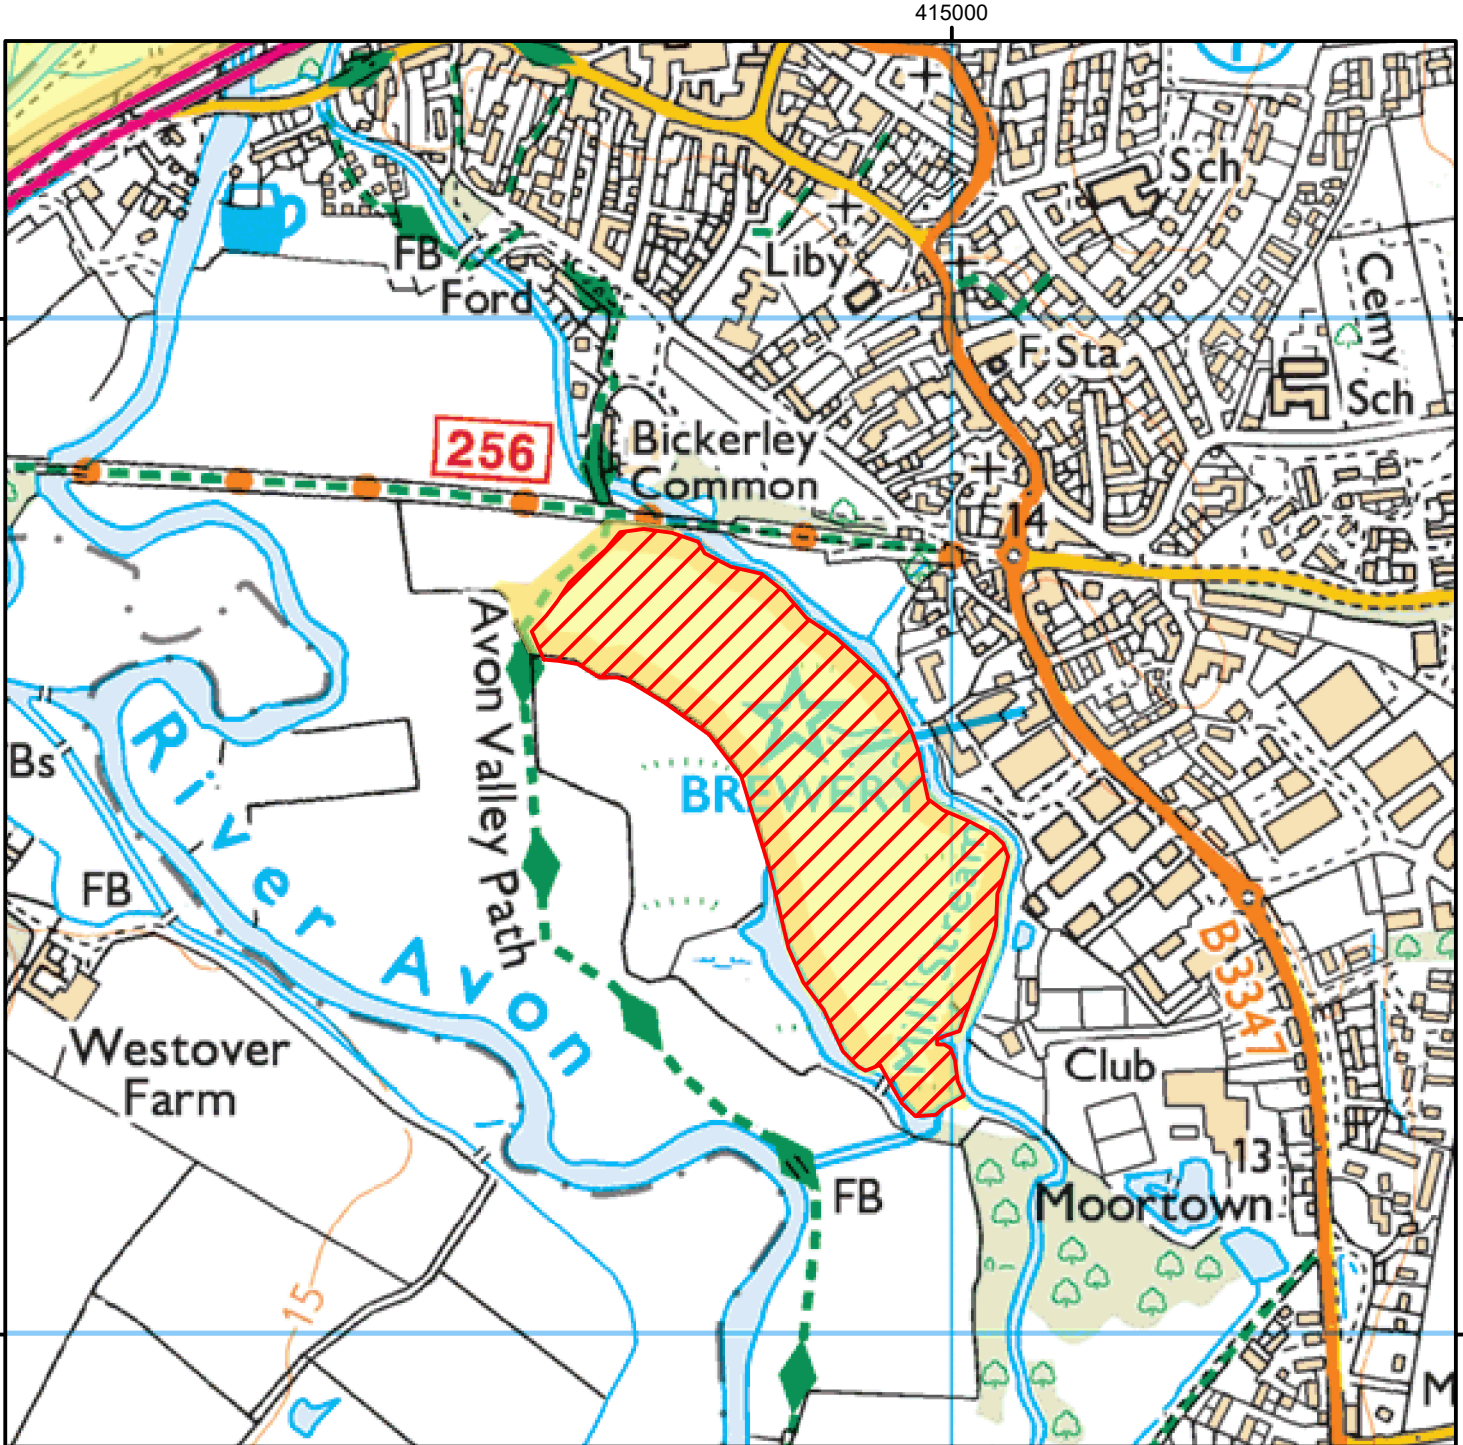

NO OPEN ACCESS

To protect sensitive wildlife, the open access land hatched on the map below is closed annually between 1st October and 31st July.

This does not affect Public Rights of Way.

Please ensure dogs are kept on a short lead at all times whilst livestock is present.

Case number: 2007020060

0 200 400 m

© Crown Copyright and database right 2025.
Ordnance Survey 100022021

Restricted Open Access Land

Open Access Land

For more information call the Open Access Contact Centre on 0300 060 2091
or visit our website at www.gov.uk/right-of-way-open-access-land/use-your-right-to-roam