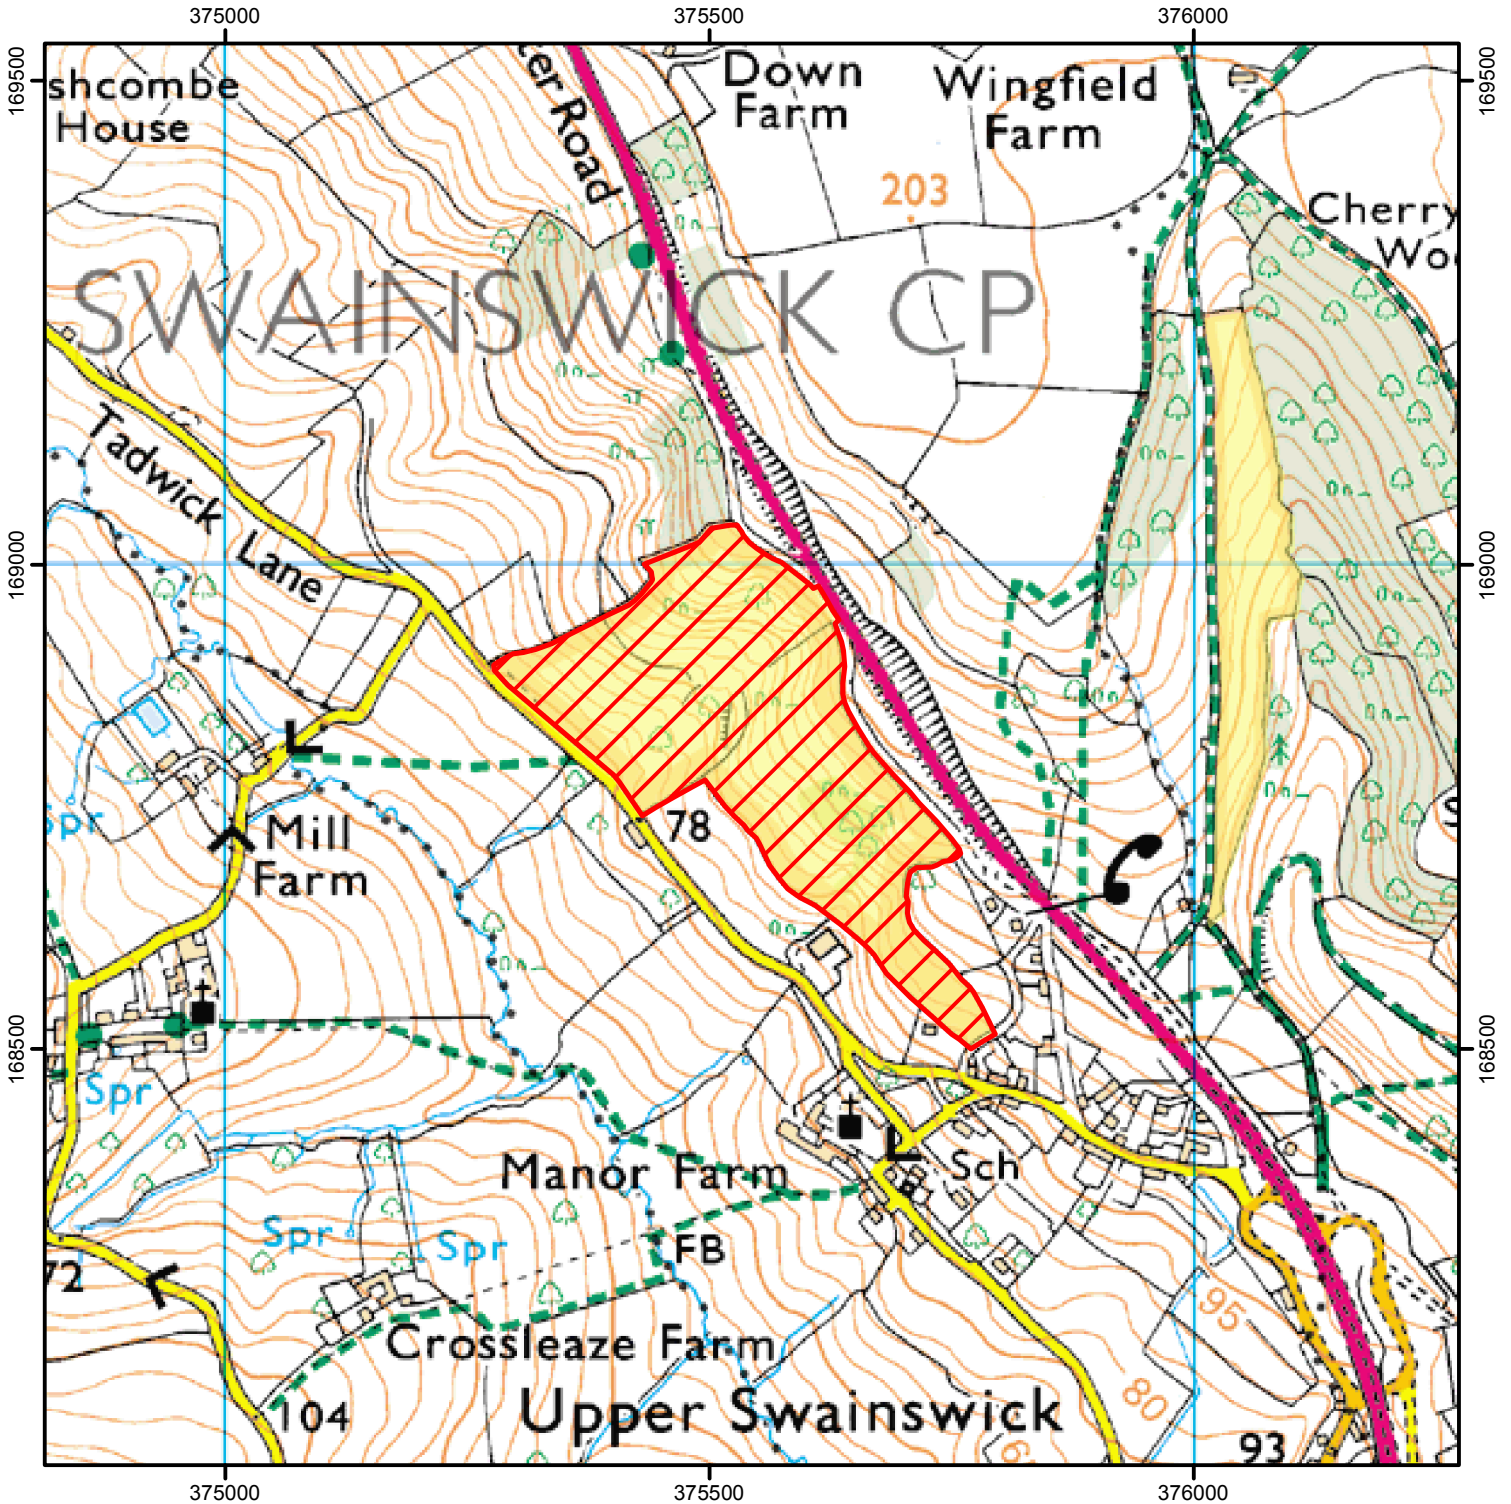

CROW Open Access: Consultation on review of restriction (Please see accompanying notice)

(This does not affect Public Rights of Way)

Consultation start date: 18 June 2020

Consultation end date : 17 July 2020

Case Number: 2004080065

0 50 100 200 300 400 500 Metres

© Crown Copyright and database right 2020. All rights reserved.
Ordnance Survey Licence number 100022021.

CROW Consultation

CROW Access Land

For more information call the Open Access Contact Centre on 0300 060 2091
or visit our website at www.gov.uk/right-of-way-open-access-land/use-your-right-to-roam