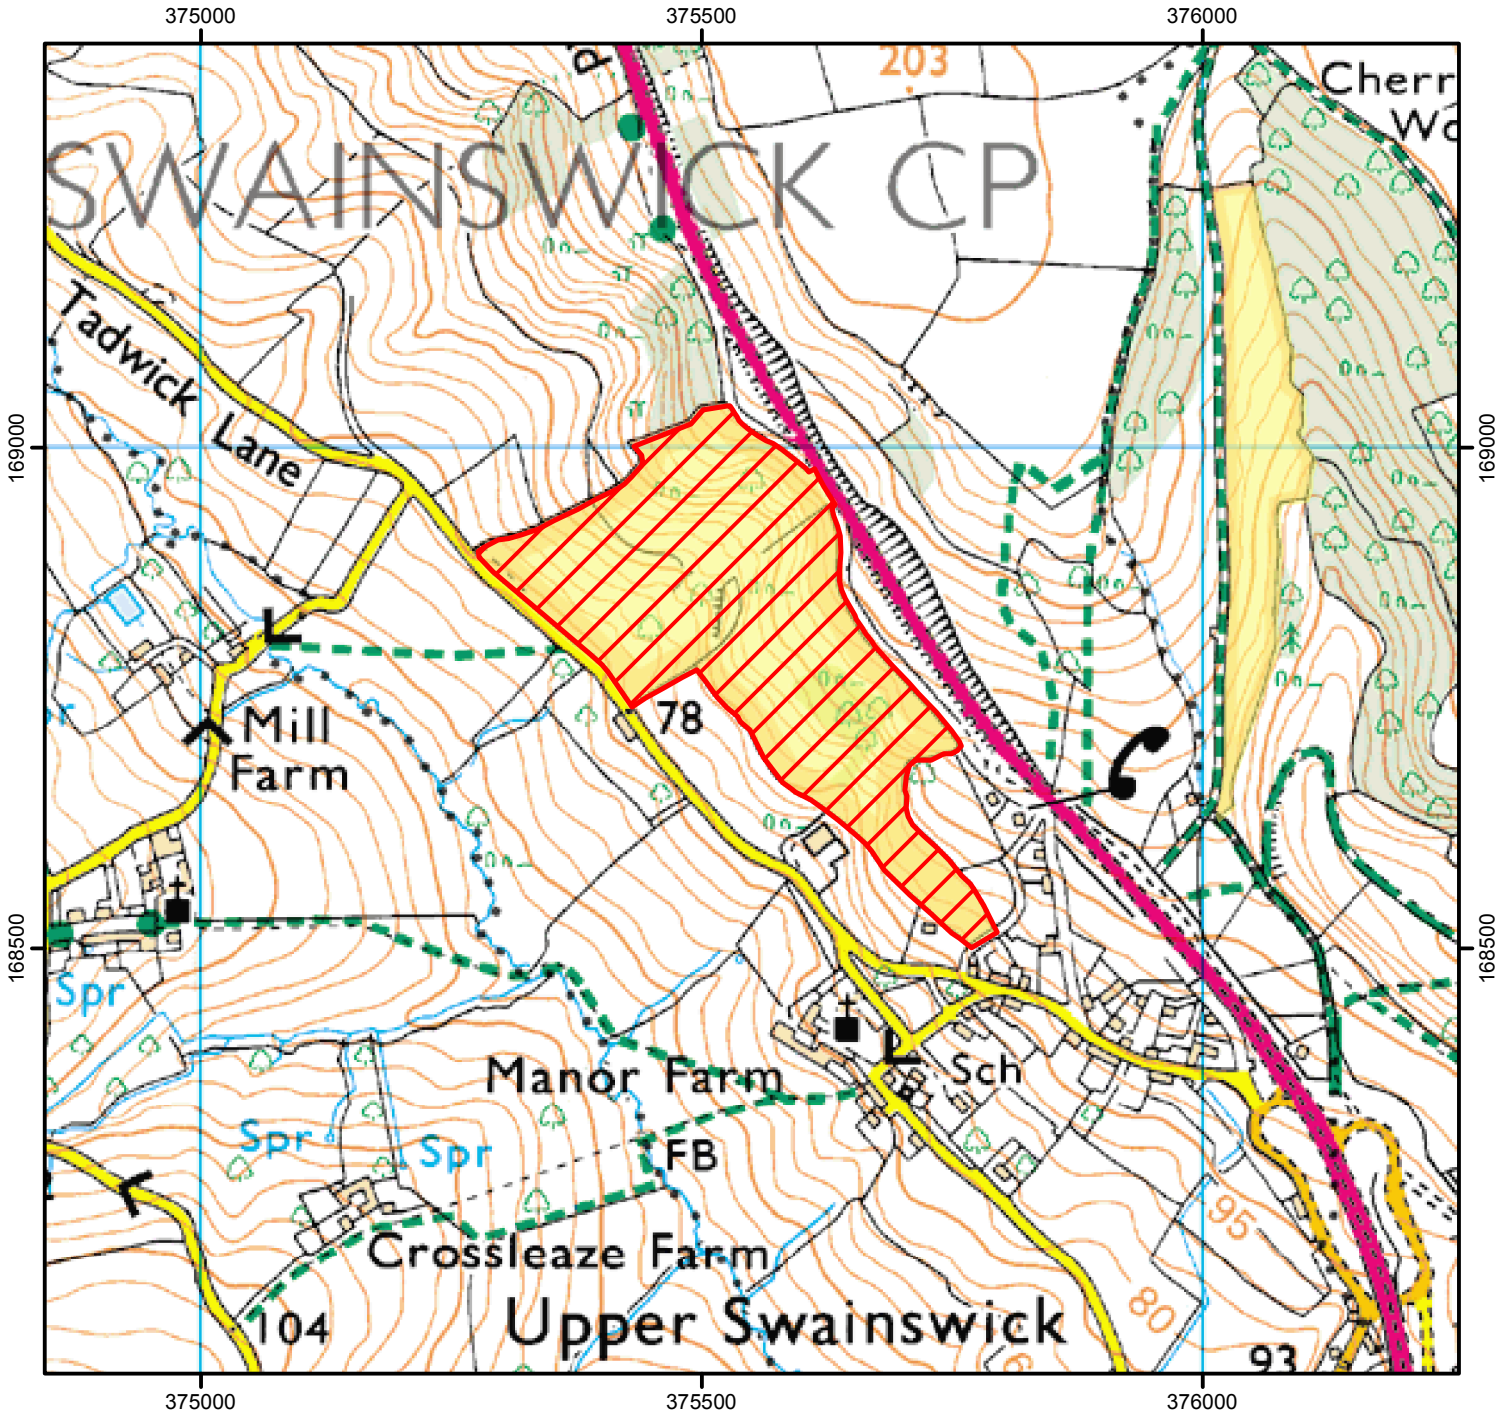

NO PUBLIC ACCESS

In the interests of public safety and to avoid danger from cows that are calving, the open access land shown hatched below is closed.

This does not affect Public Rights of Way.

From 01 June until 15 December each year until 2026

Case Number: 2004080065

© Crown Copyright and database right 2020. All rights reserved.
Ordnance Survey Licence number 100022021.

Restricted Open Access Land

Open Access Land

For more information call the Open Access Contact Centre on 0300 060 2091
or visit our website at www.gov.uk/right-of-way-open-access-land/use-your-right-to-roam