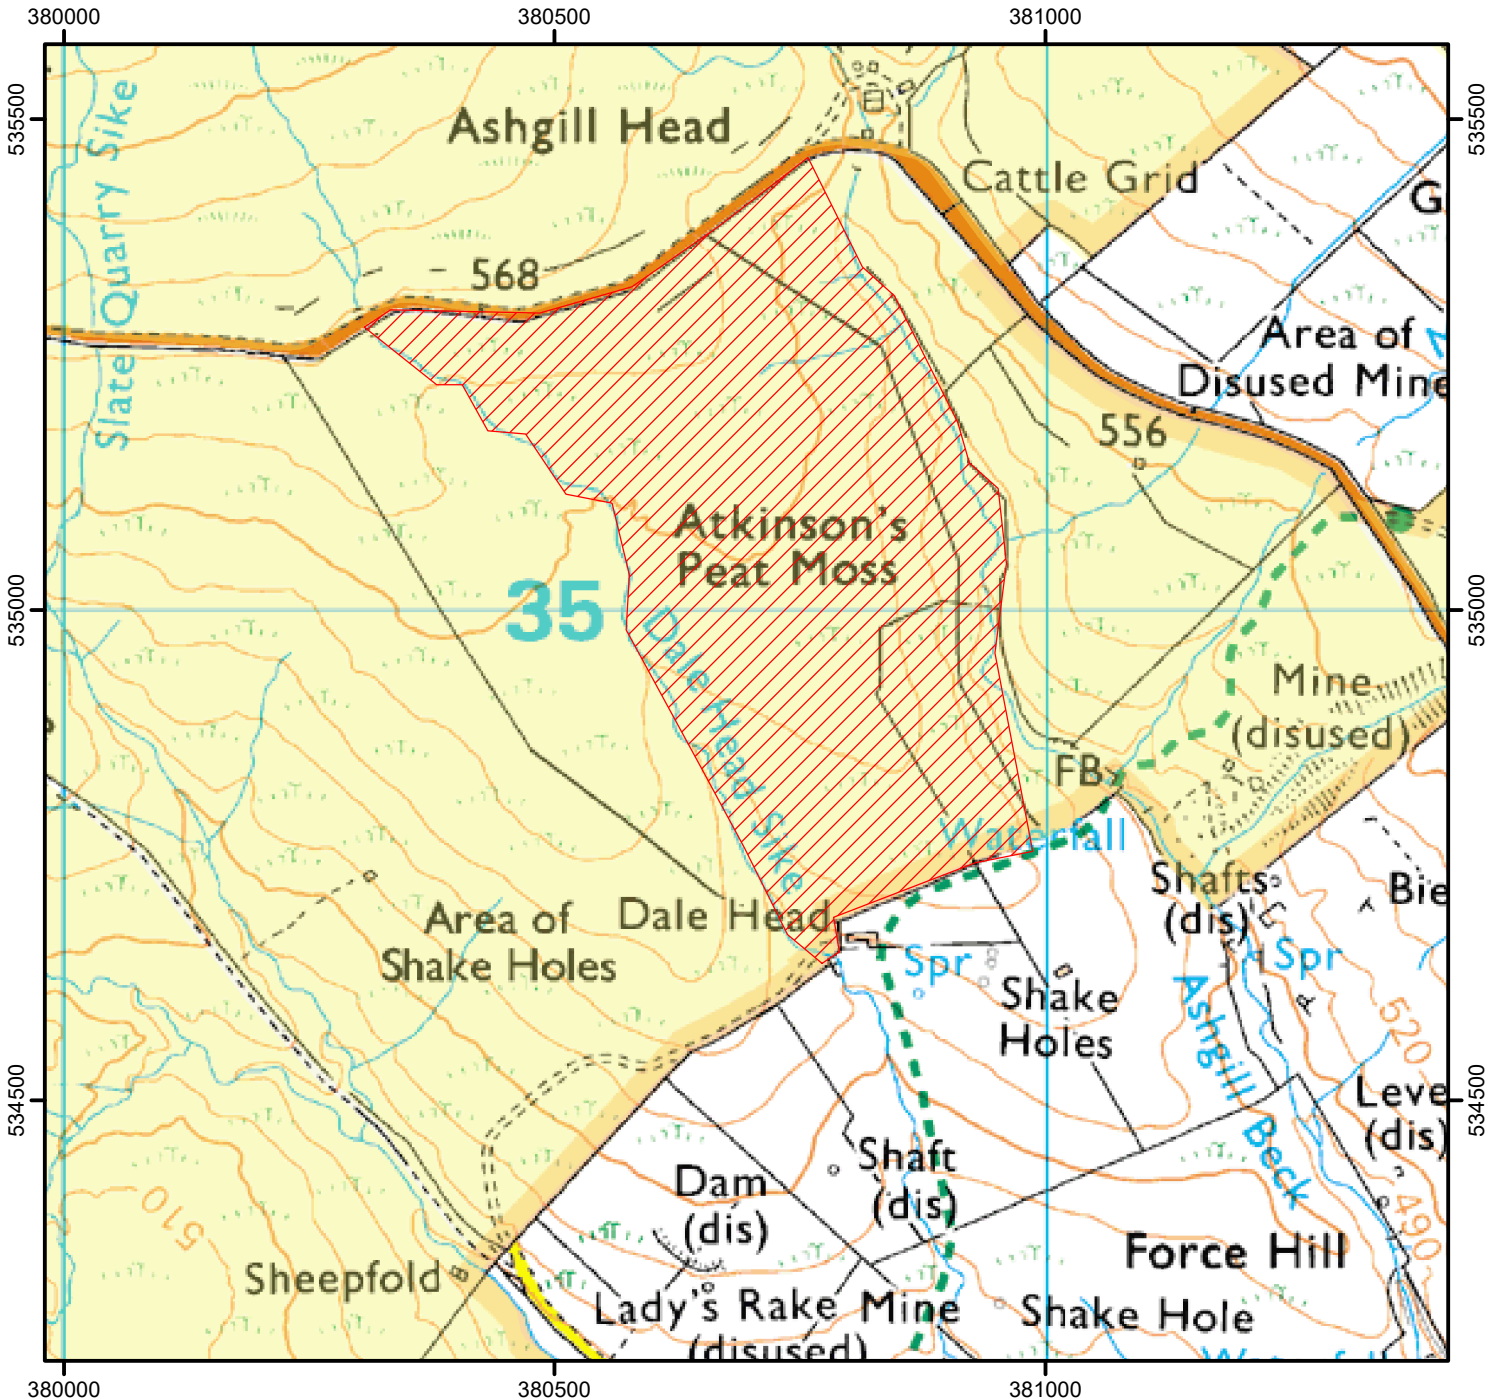

# NO OPEN ACCESS

To protect sensitive wildlife, the open access land shown hatched on the map below is temporarily closed.

This does not affect Public Rights of Way.

Closed: 1st October to 31st March each year until 2027.

Case Number: 2021059430

© Crown Copyright and database right 2021.  
Ordnance Survey 100022021

Restricted Open Access Land

Open Access Land

For more information call the Open Access Contact Centre on 0300 060 2091  
or visit our website at [www.gov.uk/right-of-way-open-access-land/use-your-right-to-roam](http://www.gov.uk/right-of-way-open-access-land/use-your-right-to-roam)