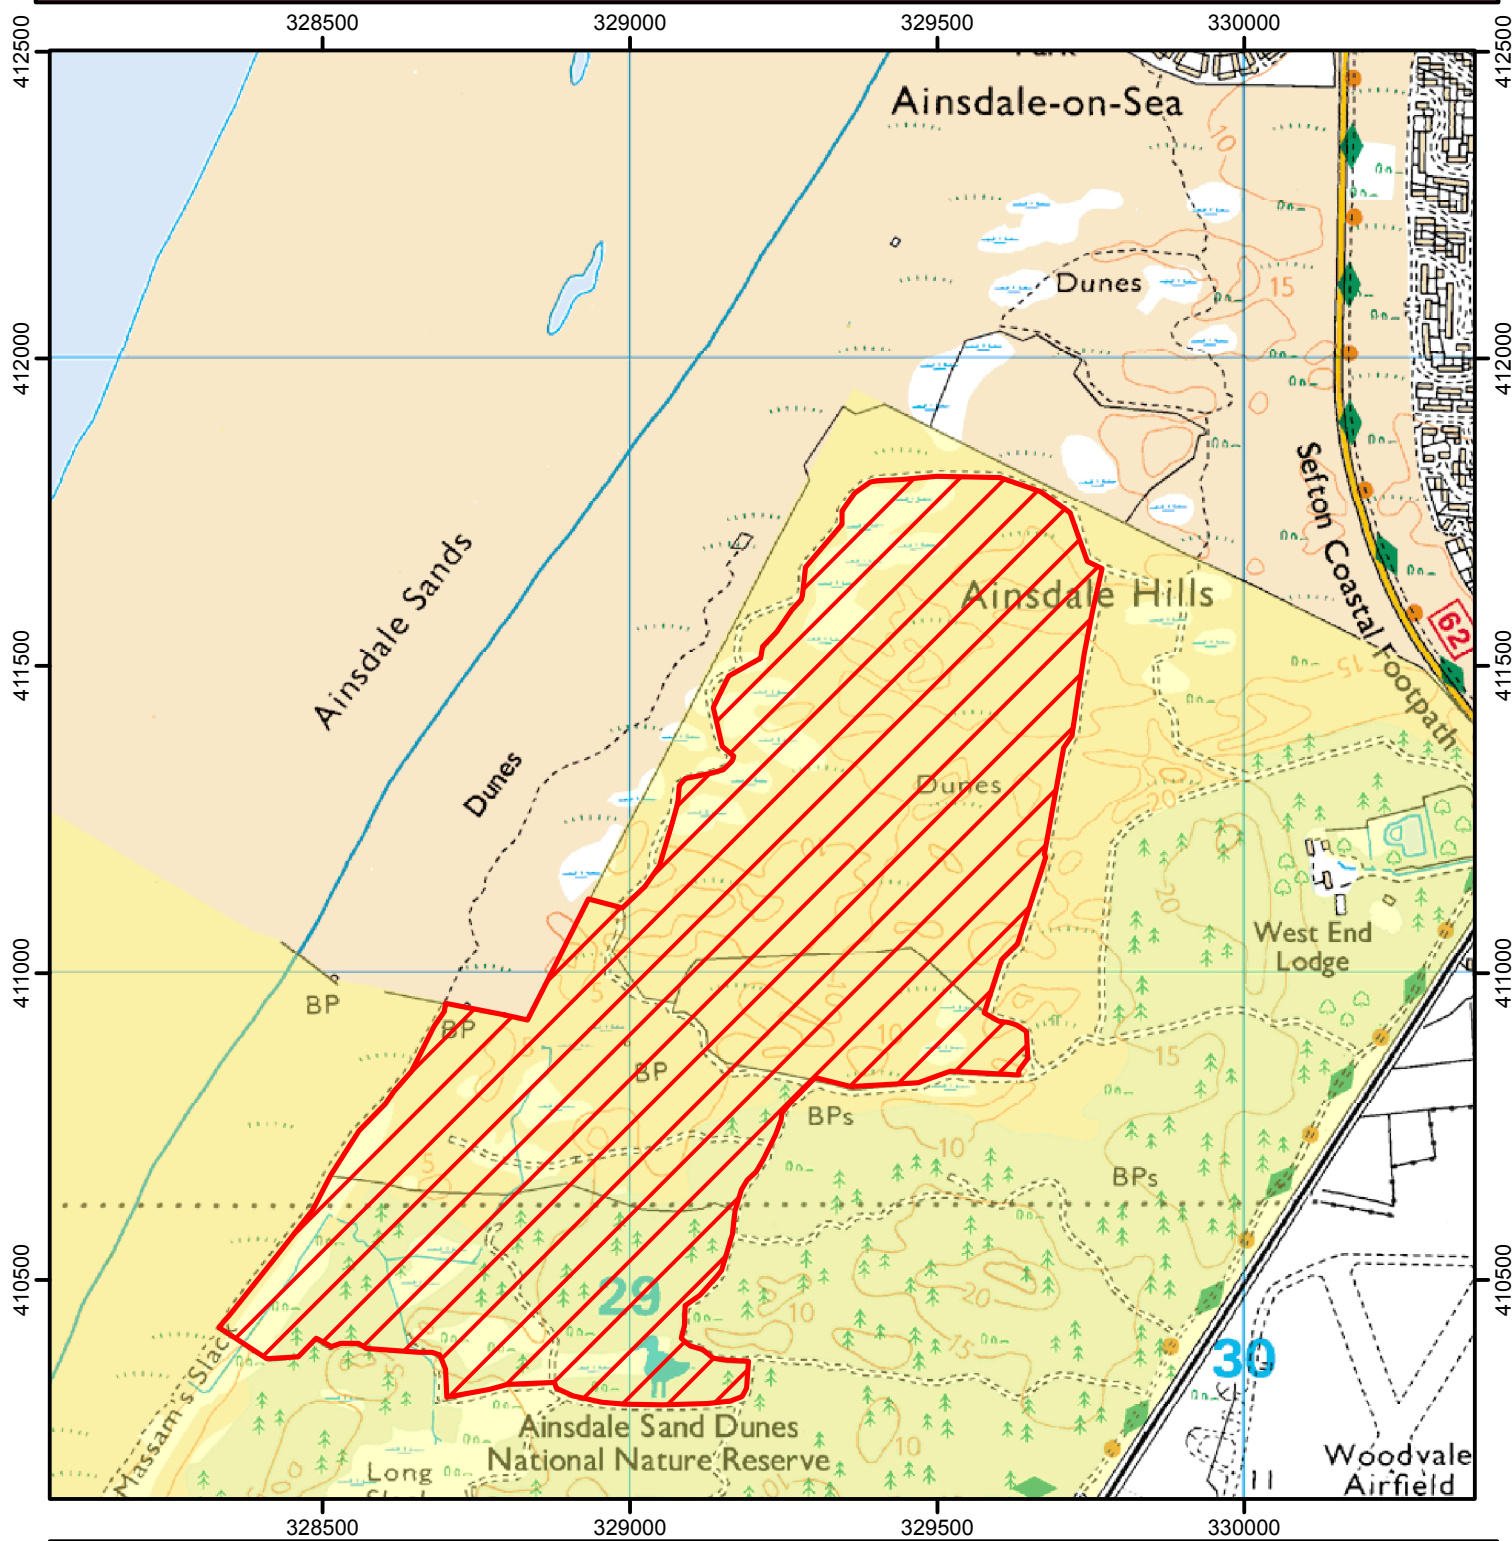

CROW Open Access: Consultation on restriction

This does not affect Public Rights of Way

Consultation start date: 21 October 2016

Consultation end date : 02 December 2016

Case Numbers: 2013086907 & 2014017038

0 200 400 800 Metres

© Crown Copyright and database right 2016. Ordnance Survey 100022021

 CROW Consultation

 CROW Access Land

For more information call the Open Access Contact Centre on 0300 060 2091 or visit our website at www.gov.uk/right-of-way-open-access-land/use-your-right-to-roam