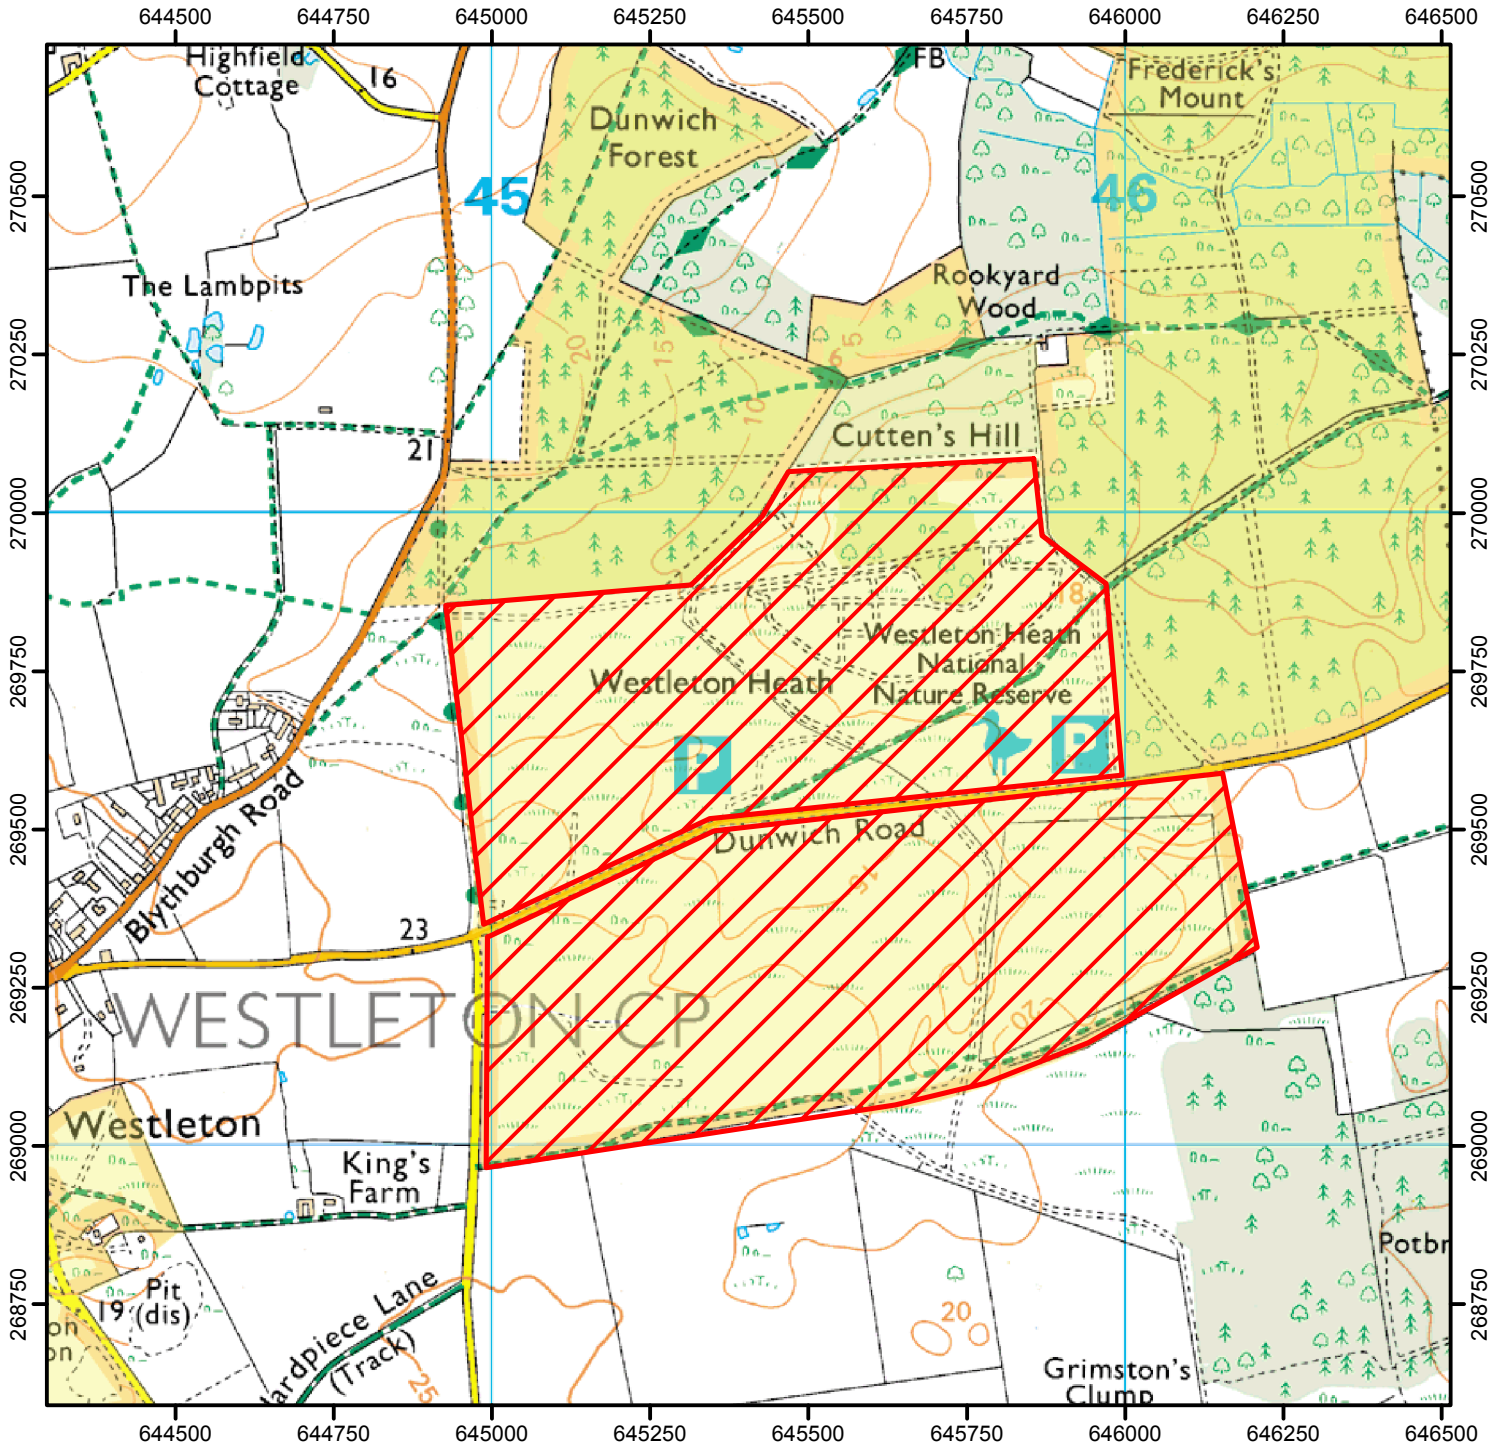

NATURAL
ENGLAND

KEEP DOGS ON A SHORT LEAD

To protect sensitive wildlife, dogs must be kept on a short lead on the open access land shown hatched on the map below.

This does not affect public rights of way where dogs should be kept under effective control.

Applies between 1st March and 31st August annually until 2023

Case Number: 2007020105

0 400 800 Metres

© Crown Copyright and database right 2017. Ordnance Survey 100022021

 Restricted Open Access Land

 Open Access Land

For more information call the Open Access Contact Centre on 0300 060 2091
or visit our website at www.gov.uk/right-of-way-open-access-land/use-your-right-to-roam