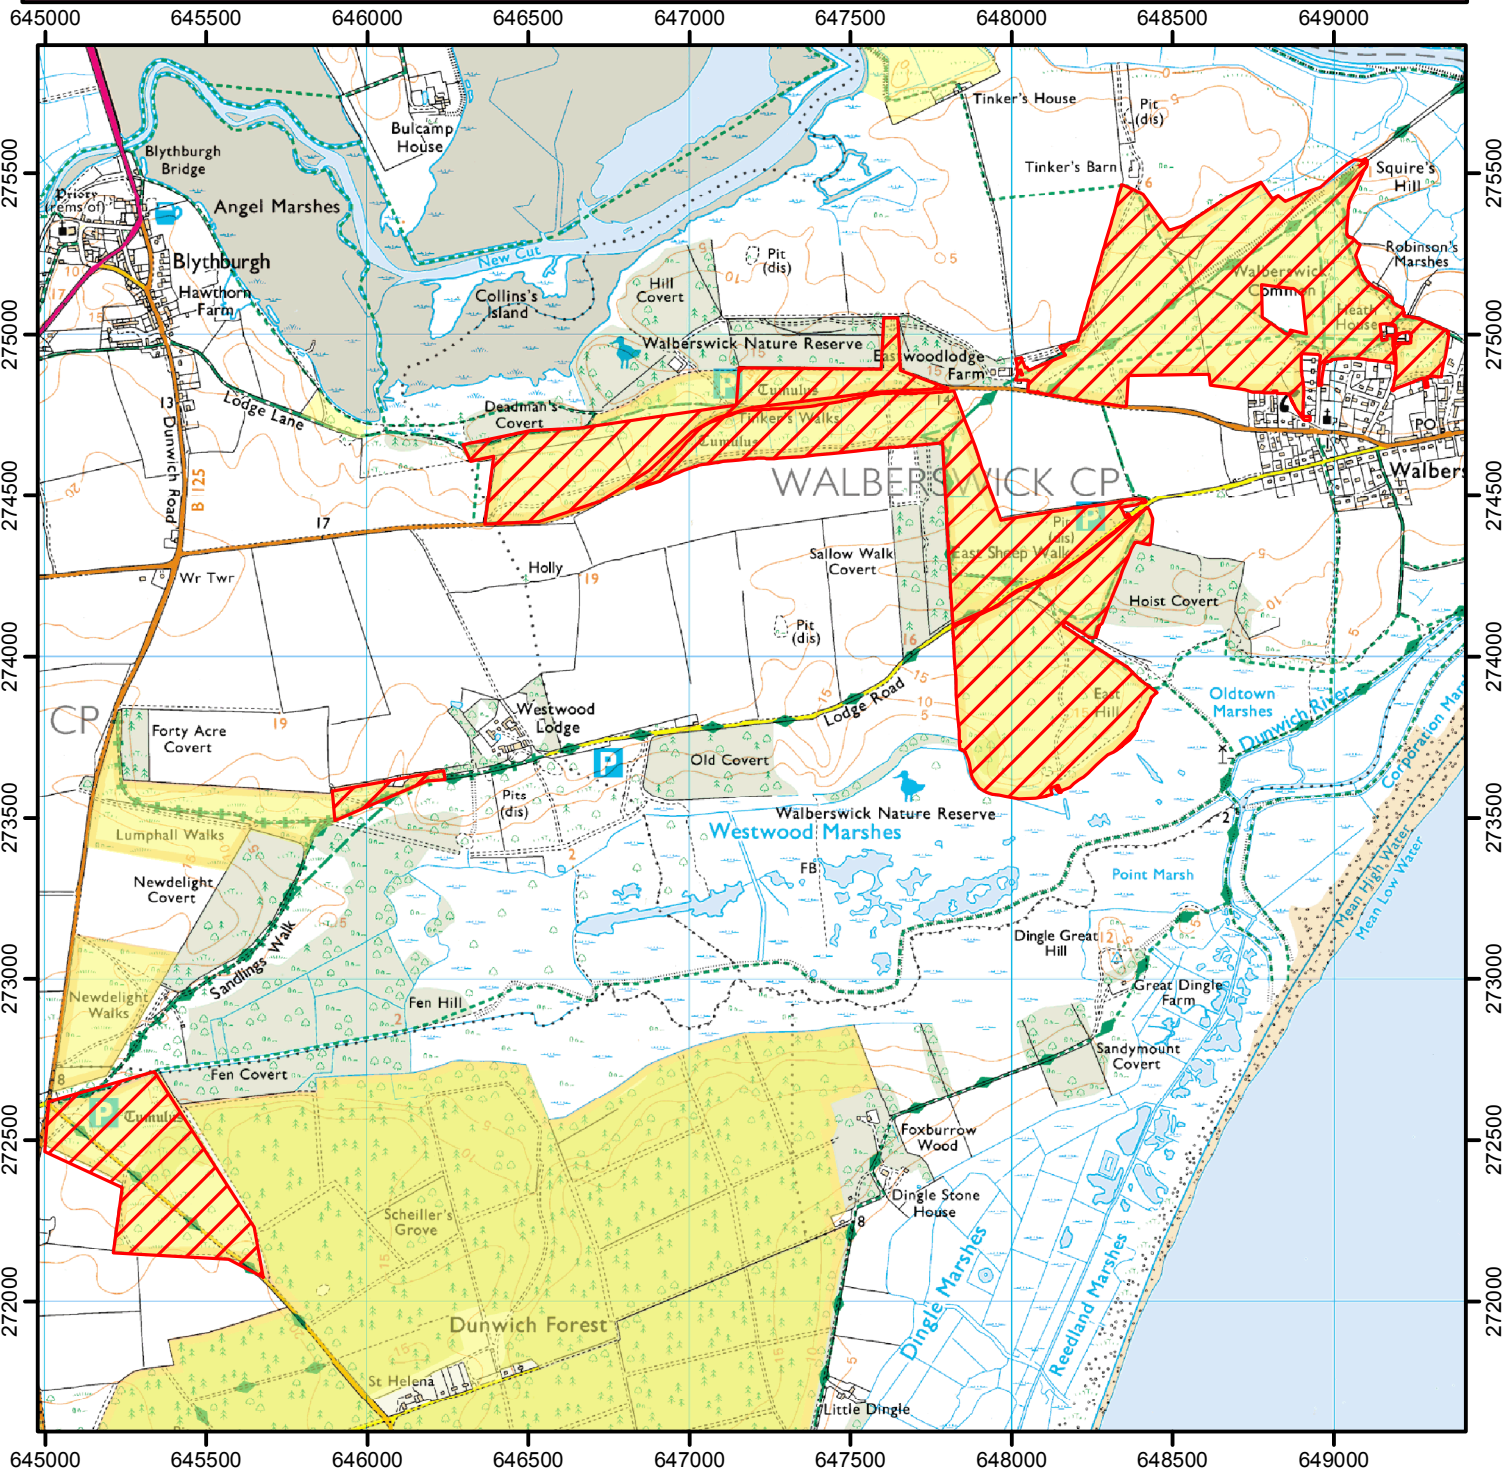

CROW Open Access: Second consultation on review of restriction

Please see accompanying notice.

(This does not affect Public Rights of Way)

Consultation start date: 17 July 2017

end date: 11 August 2017

Case Number: 2007020109

© Crown Copyright and database right 2017.
Ordnance Survey 100022021

CROW Consultation

CROW Access Land

For more information call the Open Access Contact Centre on 0300 060 2091
or visit our website at www.gov.uk/right-of-way-open-access-land/use-your-right-to-roam