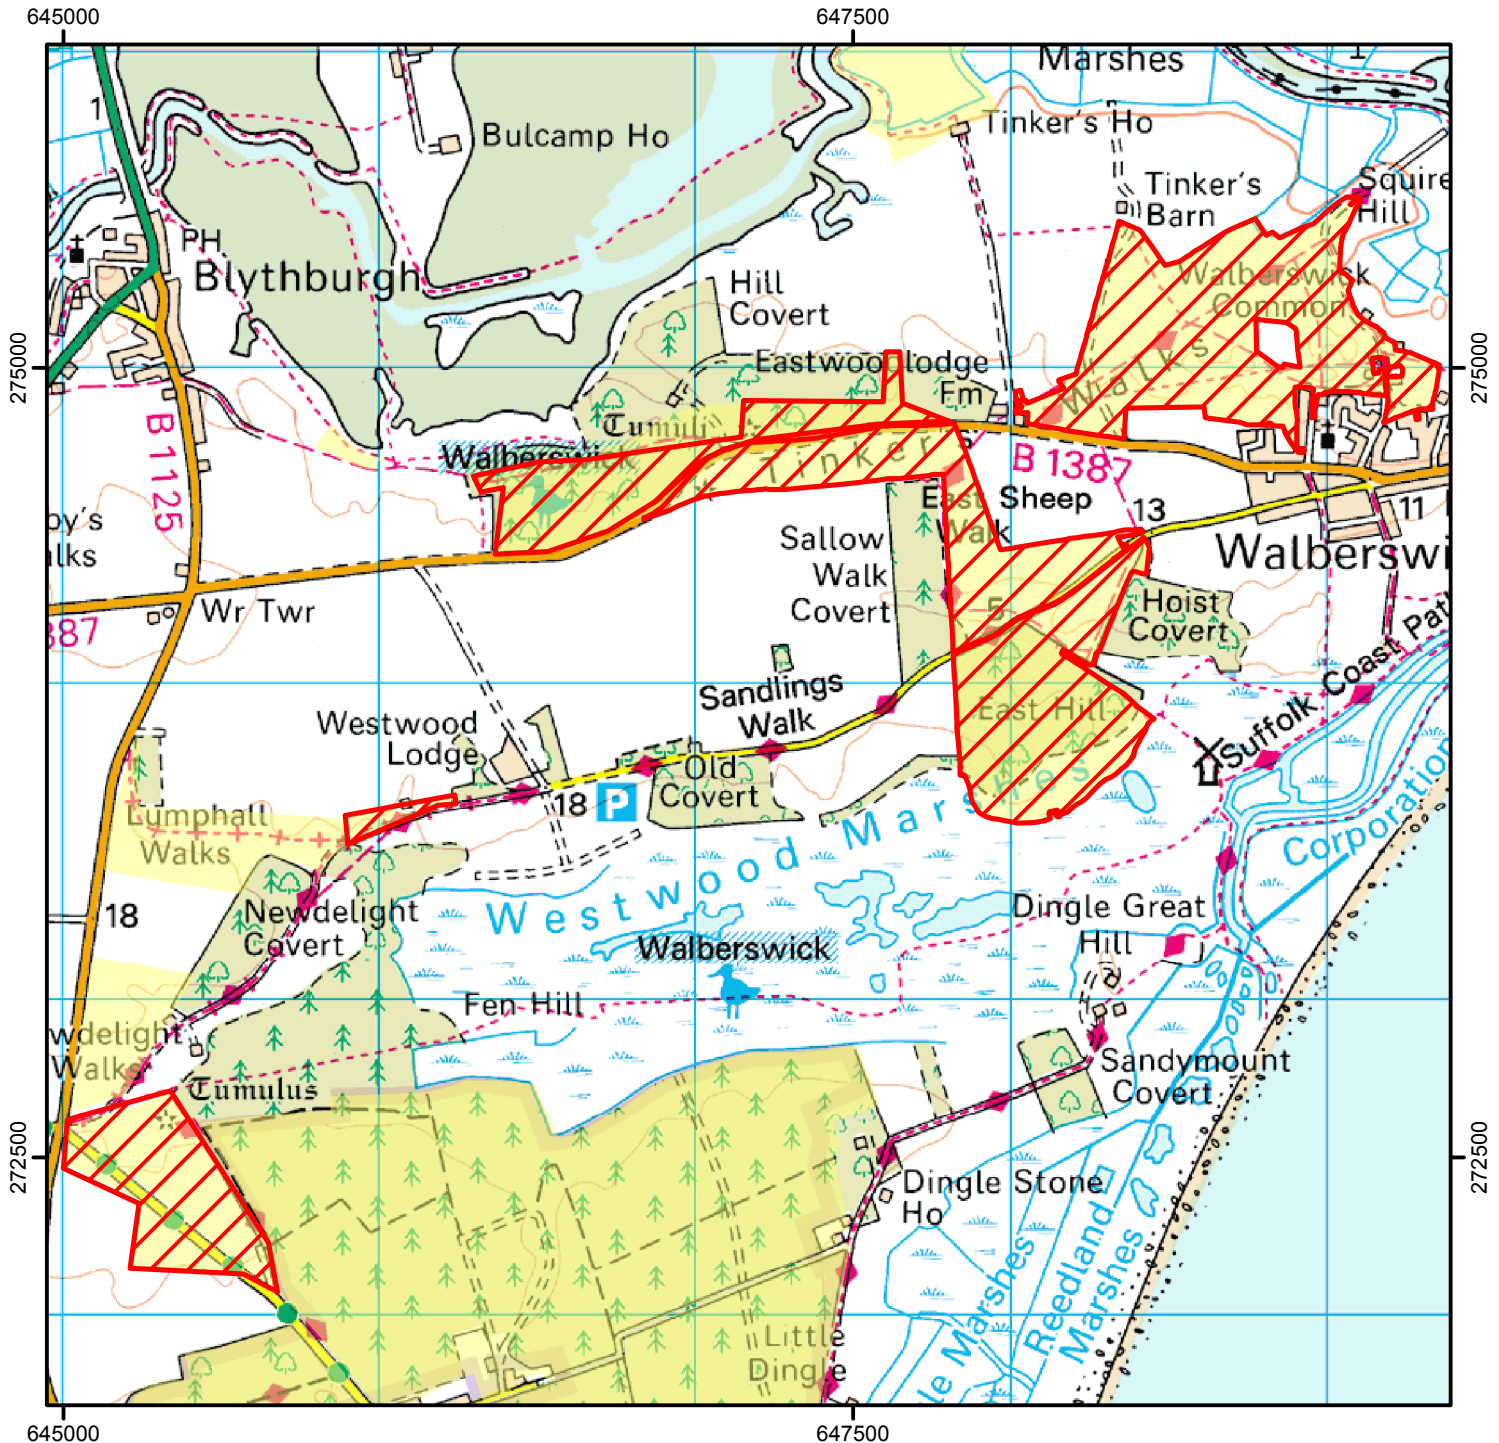

NATURAL
ENGLAND

KEEP DOGS ON A SHORT LEAD

To protect sensitive wildlife, dogs must be kept on a short lead on the open access land shown hatched on the map below.

This does not affect public rights of way where dogs should be kept under effective control.

Applies between 1st March and 31st August annually until 2023

Case Number: 2007020109

© Crown Copyright and database right 2017.
Ordnance Survey 100022021

 Restricted Open Access Land

 Open Access Land

For more information call the Open Access Contact Centre on 0300 060 2091
or visit our website at www.gov.uk/right-of-way-open-access-land/use-your-right-to-roam