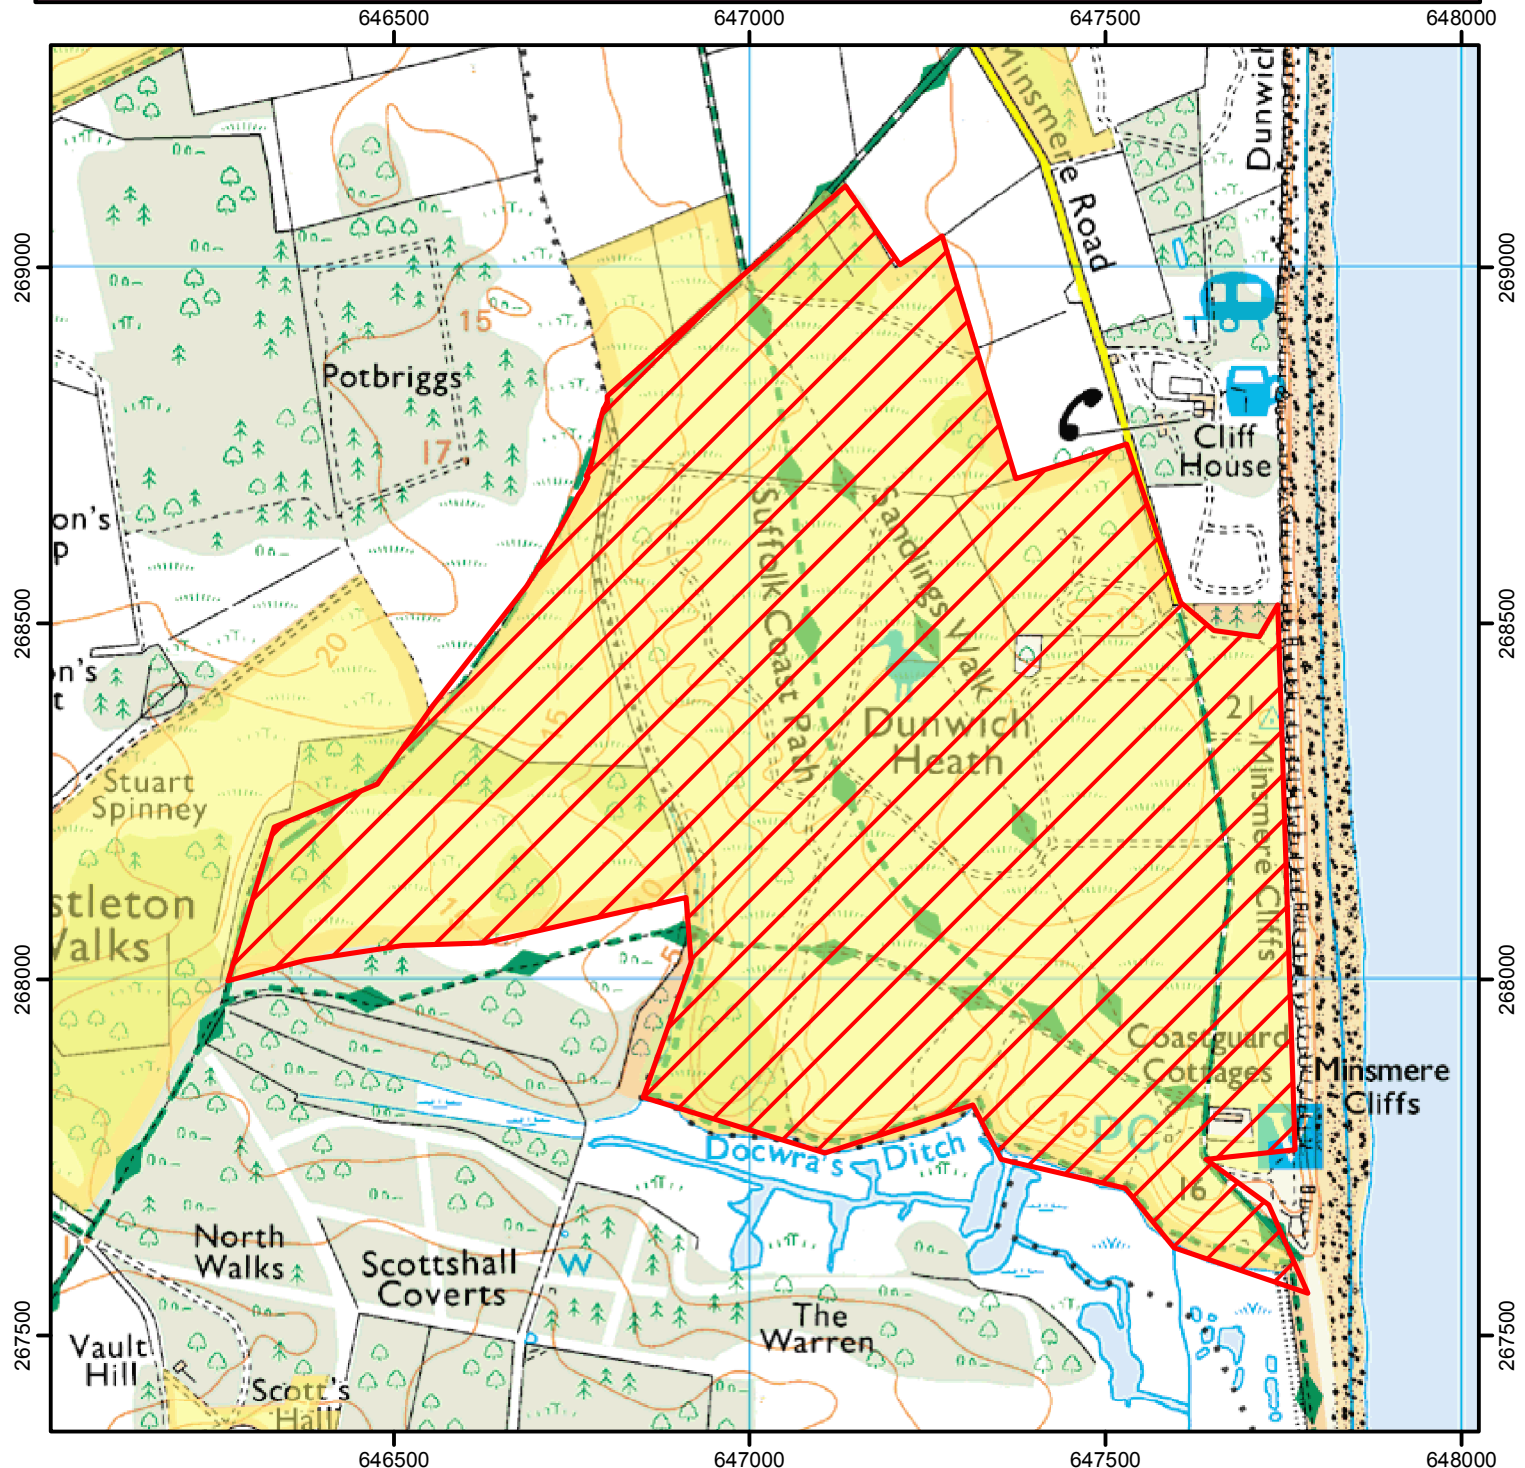

CROW Open Access: Second consultation on review of restriction

Please see accompanying notice.

(This does not affect Public Rights of Way)

Consultation start date: 17 July 2017

end date: 11 August 2017

Case Number: 2007020106

© Crown Copyright and database right 2017.
Ordnance Survey 100022021

CROW Consultation

CROW Access Land

For more information call the Open Access Contact Centre on 0300 060 2091
or visit our website at www.gov.uk/right-of-way-open-access-land/use-your-right-to-roam