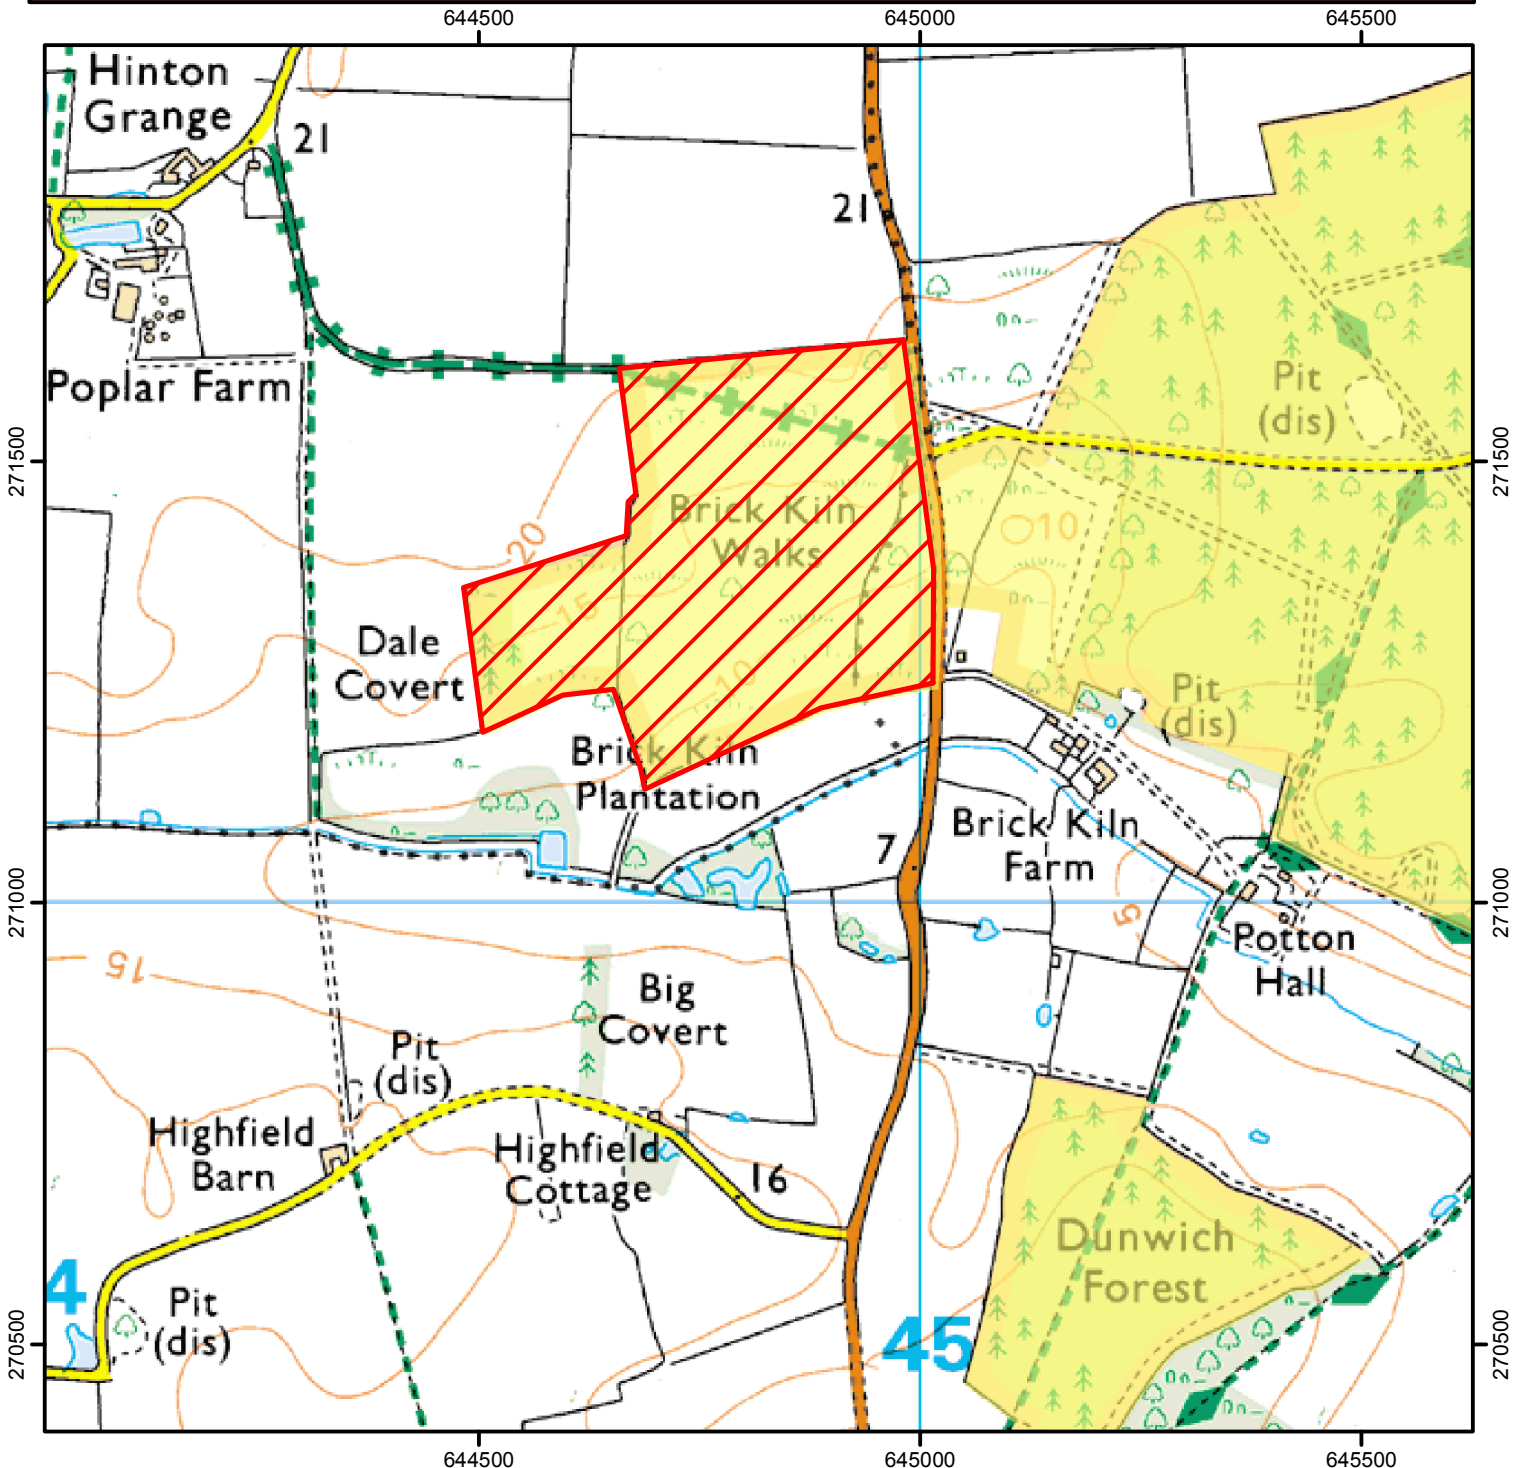

CROW Open Access: Second consultation on review of restriction

Please see accompanying notice.

(This does not affect Public Rights of Way)

Consultation start date: 17 July 2017

end date: 11 August 2017

Case Number: 2007020104

© Crown Copyright and database right 2017.
Ordnance Survey 100022021

CROW Consultation

CROW Access Land

For more information call the Open Access Contact Centre on 0300 060 2091
or visit our website at www.gov.uk/right-of-way-open-access-land/use-your-right-to-roam