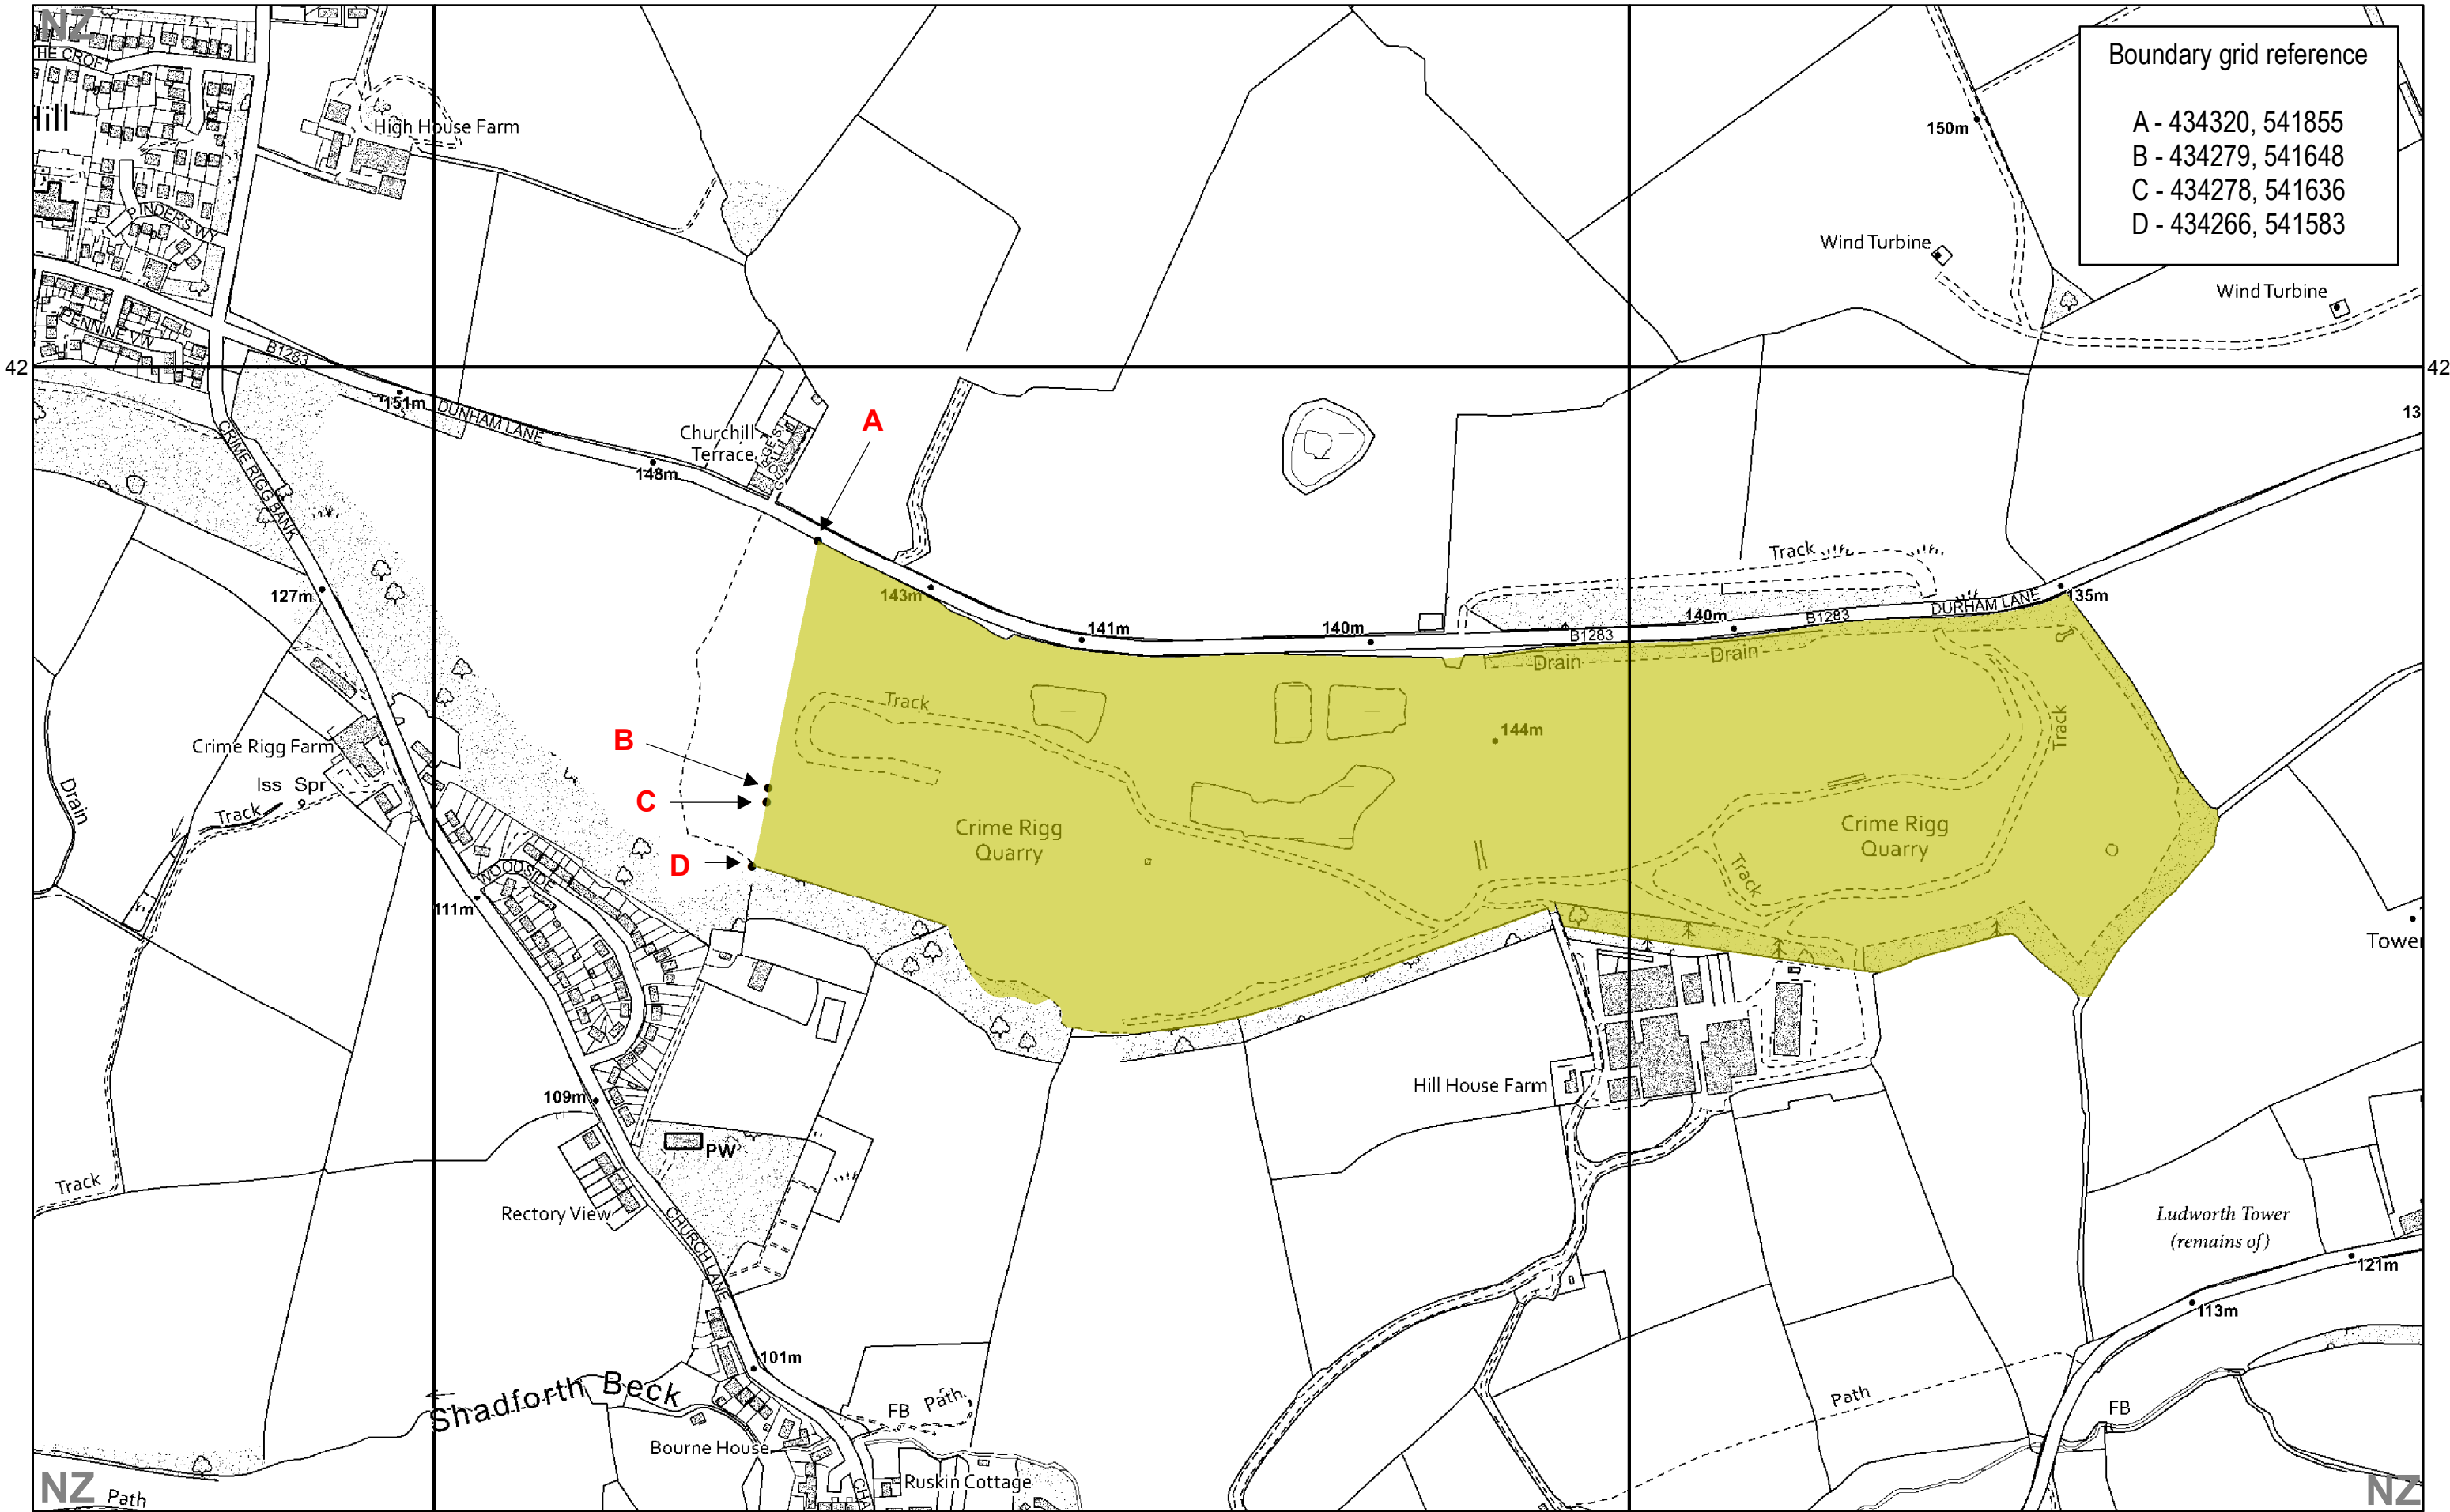

Boundary grid reference

- A - 434320, 541855
- B - 434279, 541648
- C - 434278, 541636
- D - 434266, 541583

Site of Special Scientific Interest
Crime Rigg Quarry
 Durham
 Notification Date: 19 December 1990
 Date additional land notified: 18 October 2019
 Confirmation Date: 7 April 2020

Total Area: 32.03 Hectares

 Site of Special Scientific Interest

Theme ID: 1003388
 Grid Ref: NZ348416
 Version: 20190821
 Plotted: 09/03/2020

Scale 1:5,000 at A3
 Map 1 of 1

0 100 200 300m
 0 250 500 750ft.

Grid North

Reproduced by permission of Ordnance Survey on behalf of HMSO.
 © Crown copyright and database right 2020.
 All rights reserved. Ordnance Survey Licence number 100022021.
 © Natural England 2020

Note: The boundary shown is derived from large scale Ordnance Survey Mastermap, and may not match the background detail on this map.