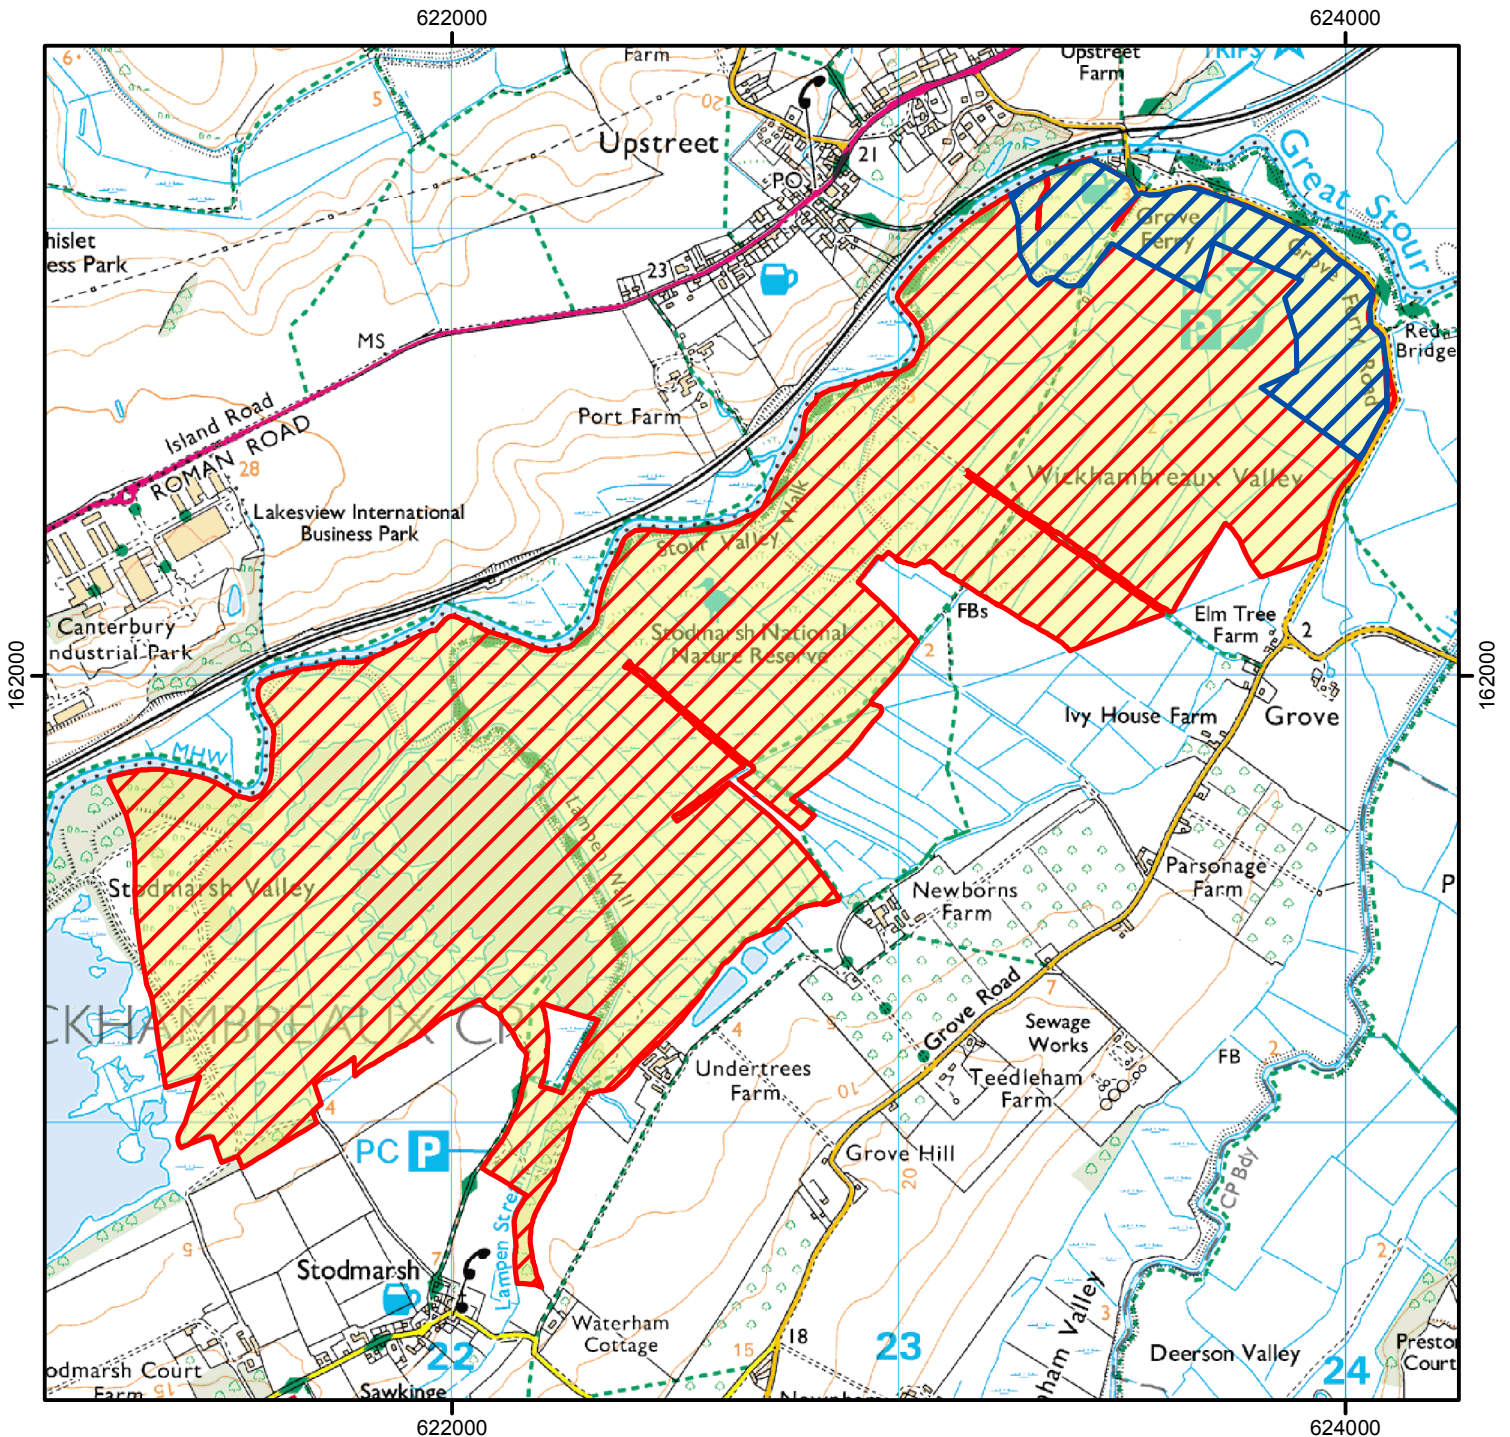

CROW Open Access : Consultation restriction review

(Please see accompanying notice)

This does not affect Public Rights of Way

Consultation start date: 29th September

Consultation end date: 26th October 2020

Case Number: 2015067839 & 2015067840

0 400 800 Metres

© Crown Copyright and database right 2020. All rights reserved.
Ordnance Survey Licence number 100022021.

Consultation (October to July)

Consultation

CROW Access Land

For more information call the Open Access Contact Centre on 0300 060 2091
or visit our website at www.gov.uk/right-of-way-open-access-land/use-your-right-to-roam