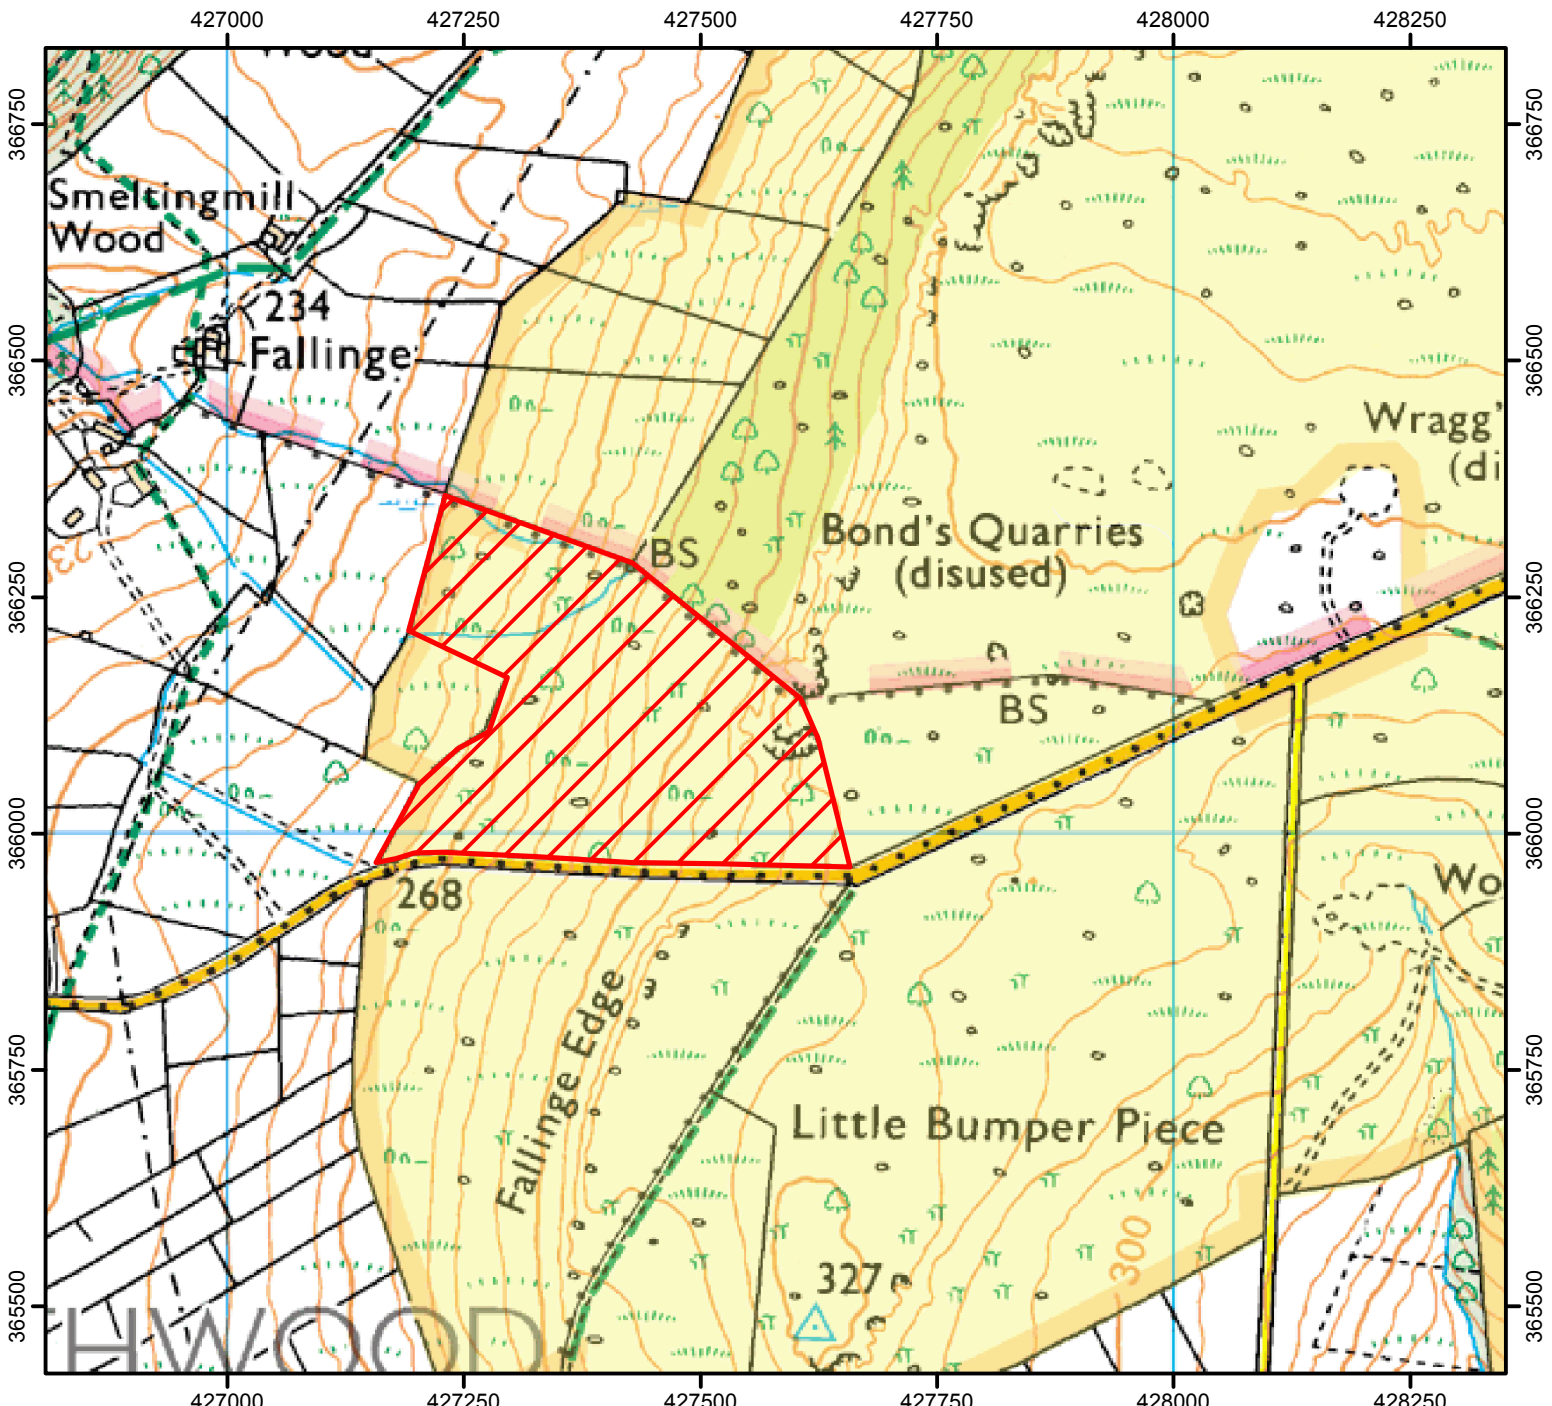

CROW Open Access: Consultation on review of restriction (Please see accompanying notice)

This does not affect public rights of way

Consultation start date: 11 August 2020

Consultation end date: 07 September 2020

Case Number: 2010065568

0 100 200 400 600 Metres

Restricted Open Access Land

Open Access Land

© Crown Copyright and database right 2015. All rights reserved. Ordnance Survey Licence number 100022021

For more information call the Open Access Contact Centre on 0300 060 2091 or visit our website at www.gov.uk/right-of-way-open-access-land/use-your-right-to-roam