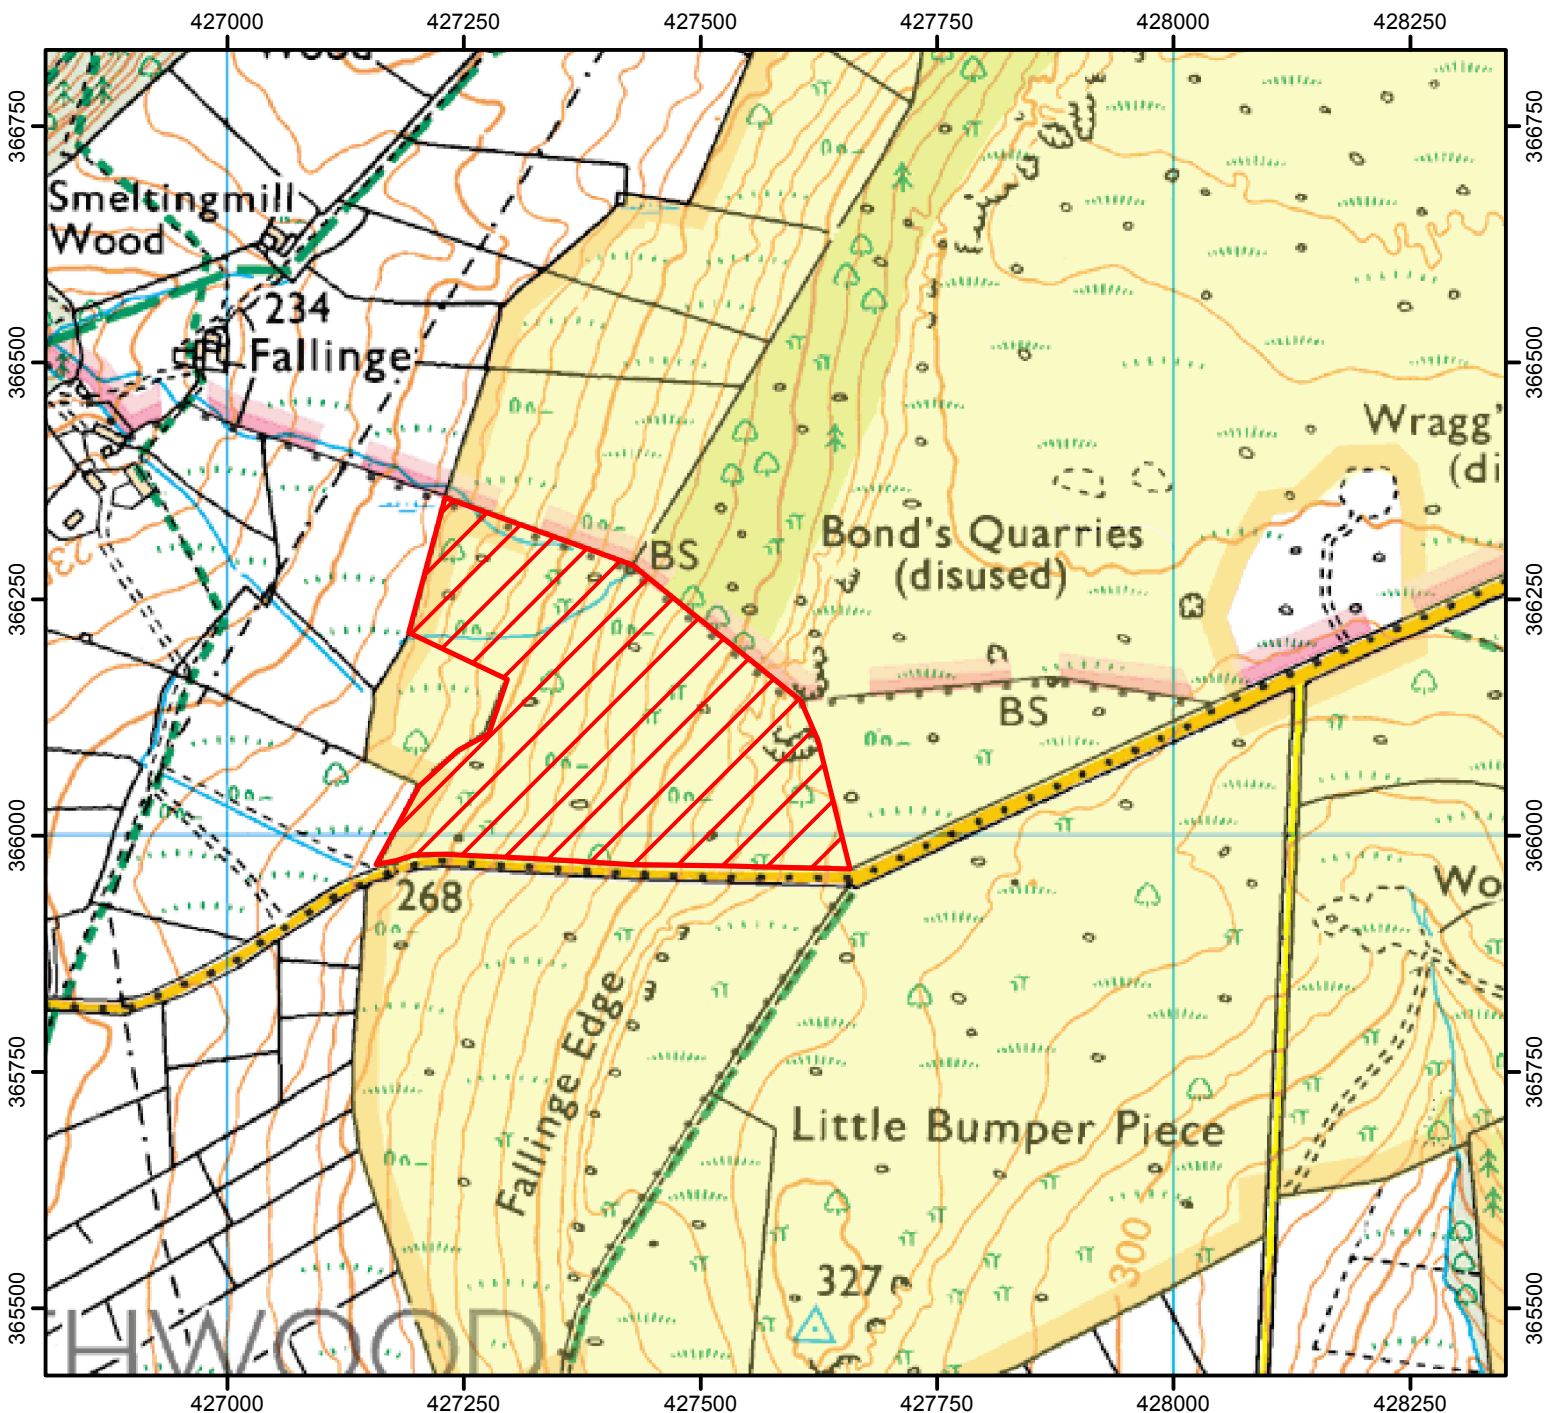

NATURAL
ENGLAND

NO OPEN ACCESS

The open access land shown hatched on the map below is closed for land management.

This does not affect public rights of way.

From: 16 August 2020 to 16 August 2026

Case Number: 2010065568

For more information call the Open Access Contact Centre on 0300 060 2091
or visit our website at www.gov.uk/right-of-way-open-access-land/use-your-right-to-roam