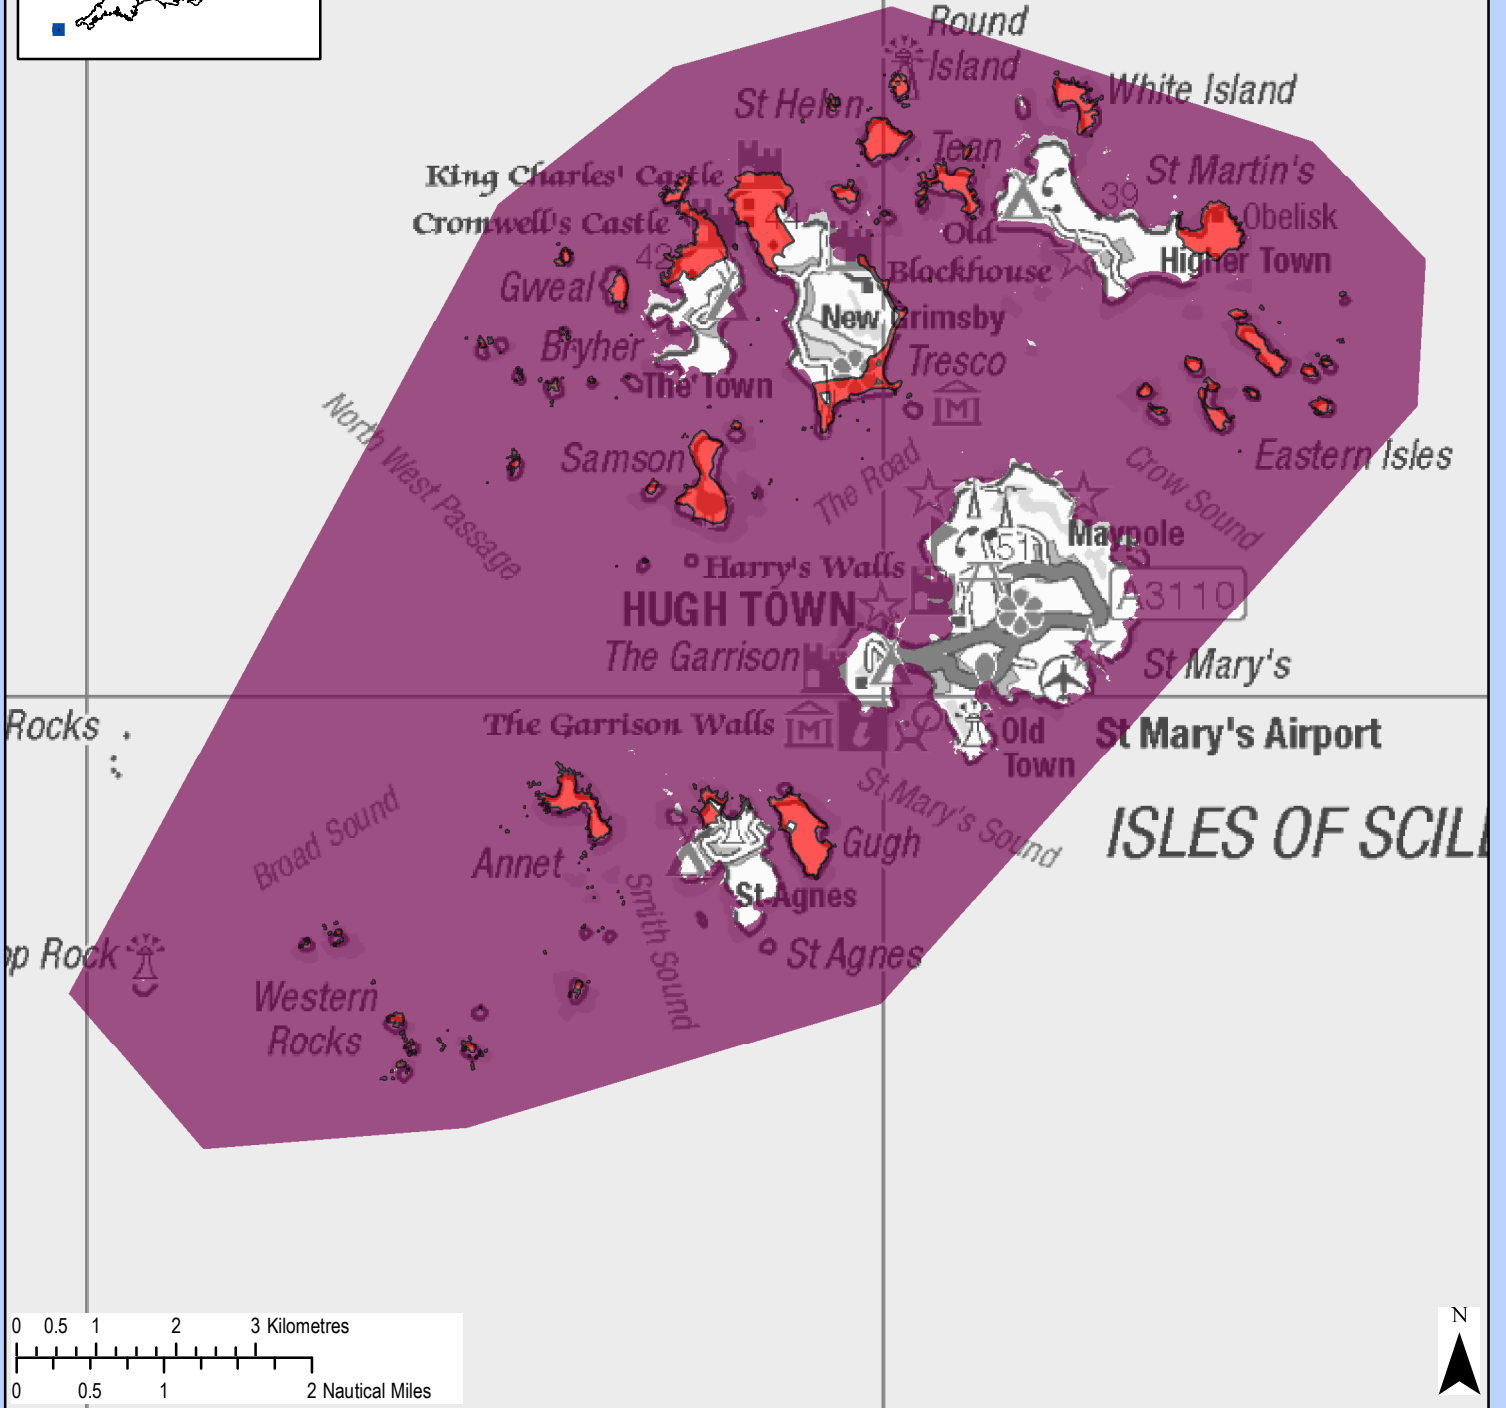

Isles of Scilly potential Special Protected Area

Legend

- Isles of Scilly SPA
- Isles of Scilly potential Special Protected Area

Map produced on 19/02/2019 by m173958, Natural England.

Map Reference: pSPA_Maps_A4_Portrait_Feb2019

Scale (at A4): 1:95,000

Admiralty Charts © Crown Copyright, 2019. All rights reserved. License No. EK001-20120601. NOT TO BE USED FOR NAVIGATION. Contains information from the Ordnance Survey © Crown Copyright and database rights 2019. Ordnance Survey 100022021. UKHO Data © British Crown Copyright. All rights reserved. Permission Number Defra012017.001. This product has been derived in part from material obtained from the UK Hydrographic Office with the permission of the Controller of Her Majesty's Stationery Office and UK Hydrographic Office (www.ukho.gov.uk). Map copyright © Natural England 2019.